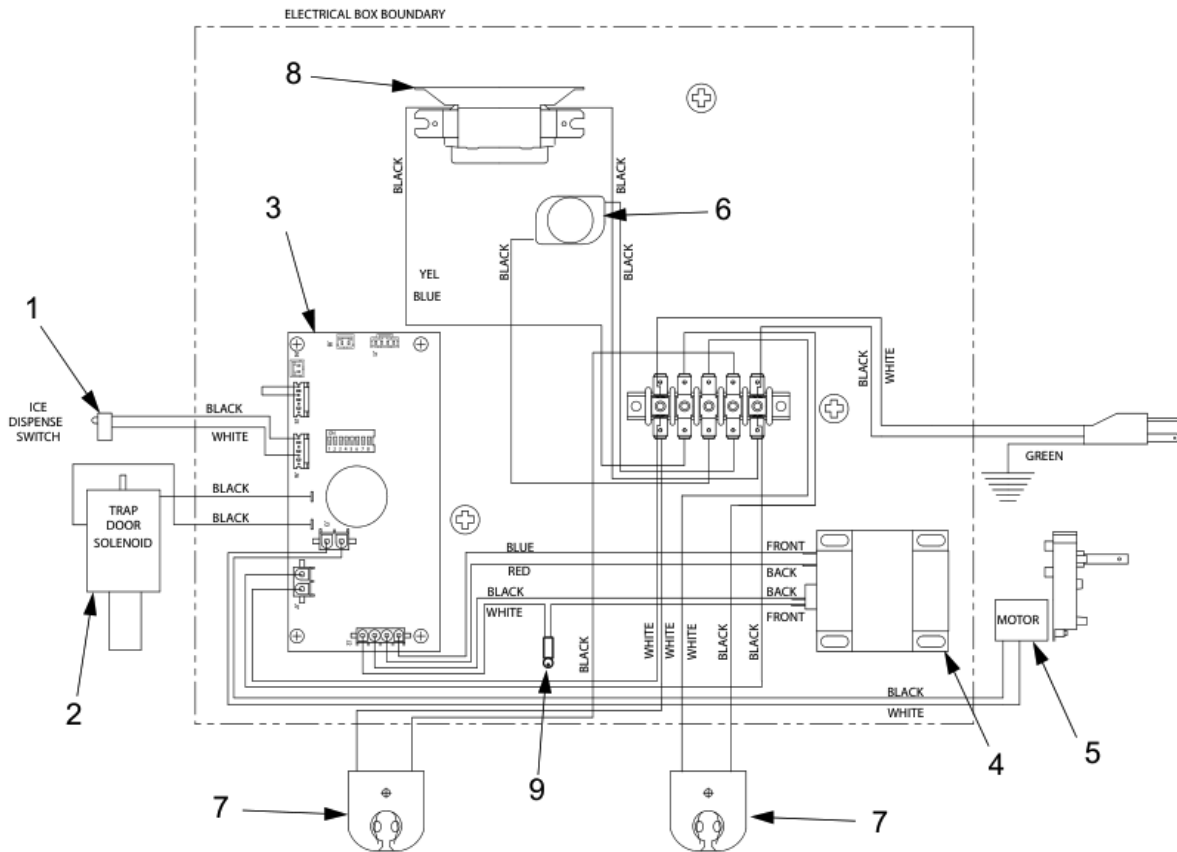

<u>Item</u>	<u>Part No.</u>	<u>Description</u>
1	05-2325/02	Nugget Ice Liner Bin, IBD22
2	03-0368	Retainer, RUE-14-S
3	23-1401/03	Agitator Assy, Helical, IC, Hex
4	10-0762	Pin, Agitator, IBD, Single Retainer
5	82-3651	Dispensing Wheel Assy, Pellet Ice, Hex
6	05-1467	Lid, Back, IBD22, Round
7	05-1476	Lid, Front, IBD, Round
8	82-2630	Merchandiser Assy, IBD, 22 Inch, Rd
9	03-0300	Wire Clip, Adhesive
10	27-0063	Merchandiser Lens
11	23-1038/01	Drain, Spider, IBD
12	03-0049	Clip, Cord
13	12-0146/01	Lamp, 18 Inch, 15W, T8
14	30-8466	Plate, Splash, IBD, 22 Inch Wide
15	82-3175-SP	Drip Tray Assy, IBD, 22 Inch Wide
16	30-9801/03	Shield, Nugget Ice, IBD22
17	02-0005	O-Ring, Dole Fitting
18	82-3688	Agitator Motor
19	82-4415	Trap Door Solenoid
20	82-3987	Ice Chute Assembly
21	05-2257/01	Chute Upper
22	12-0244	Ice Dispense Switch
23	03-0241	Spring
24	05-2905/02	Chute Lower
25	05-0999/01	Dispense Lever

Wiring Diagram - 115 Volt / 60 Hz

<u>Item</u>	<u>Part No.</u>	<u>Description</u>
1	12-0244	Ice Dispense Switch
2	82-4415	Trap Door Solenoid
3	64-1436	Control Board
4	25-0039	Transformer (Control Board)
5	82-3688	Agitator Motor 115V
6	12-0104	Lamp Starter
7	11-0295	Lamp Sockets
8	52-1902	Transformer (Lamps)
9	12-0097	Key Switch