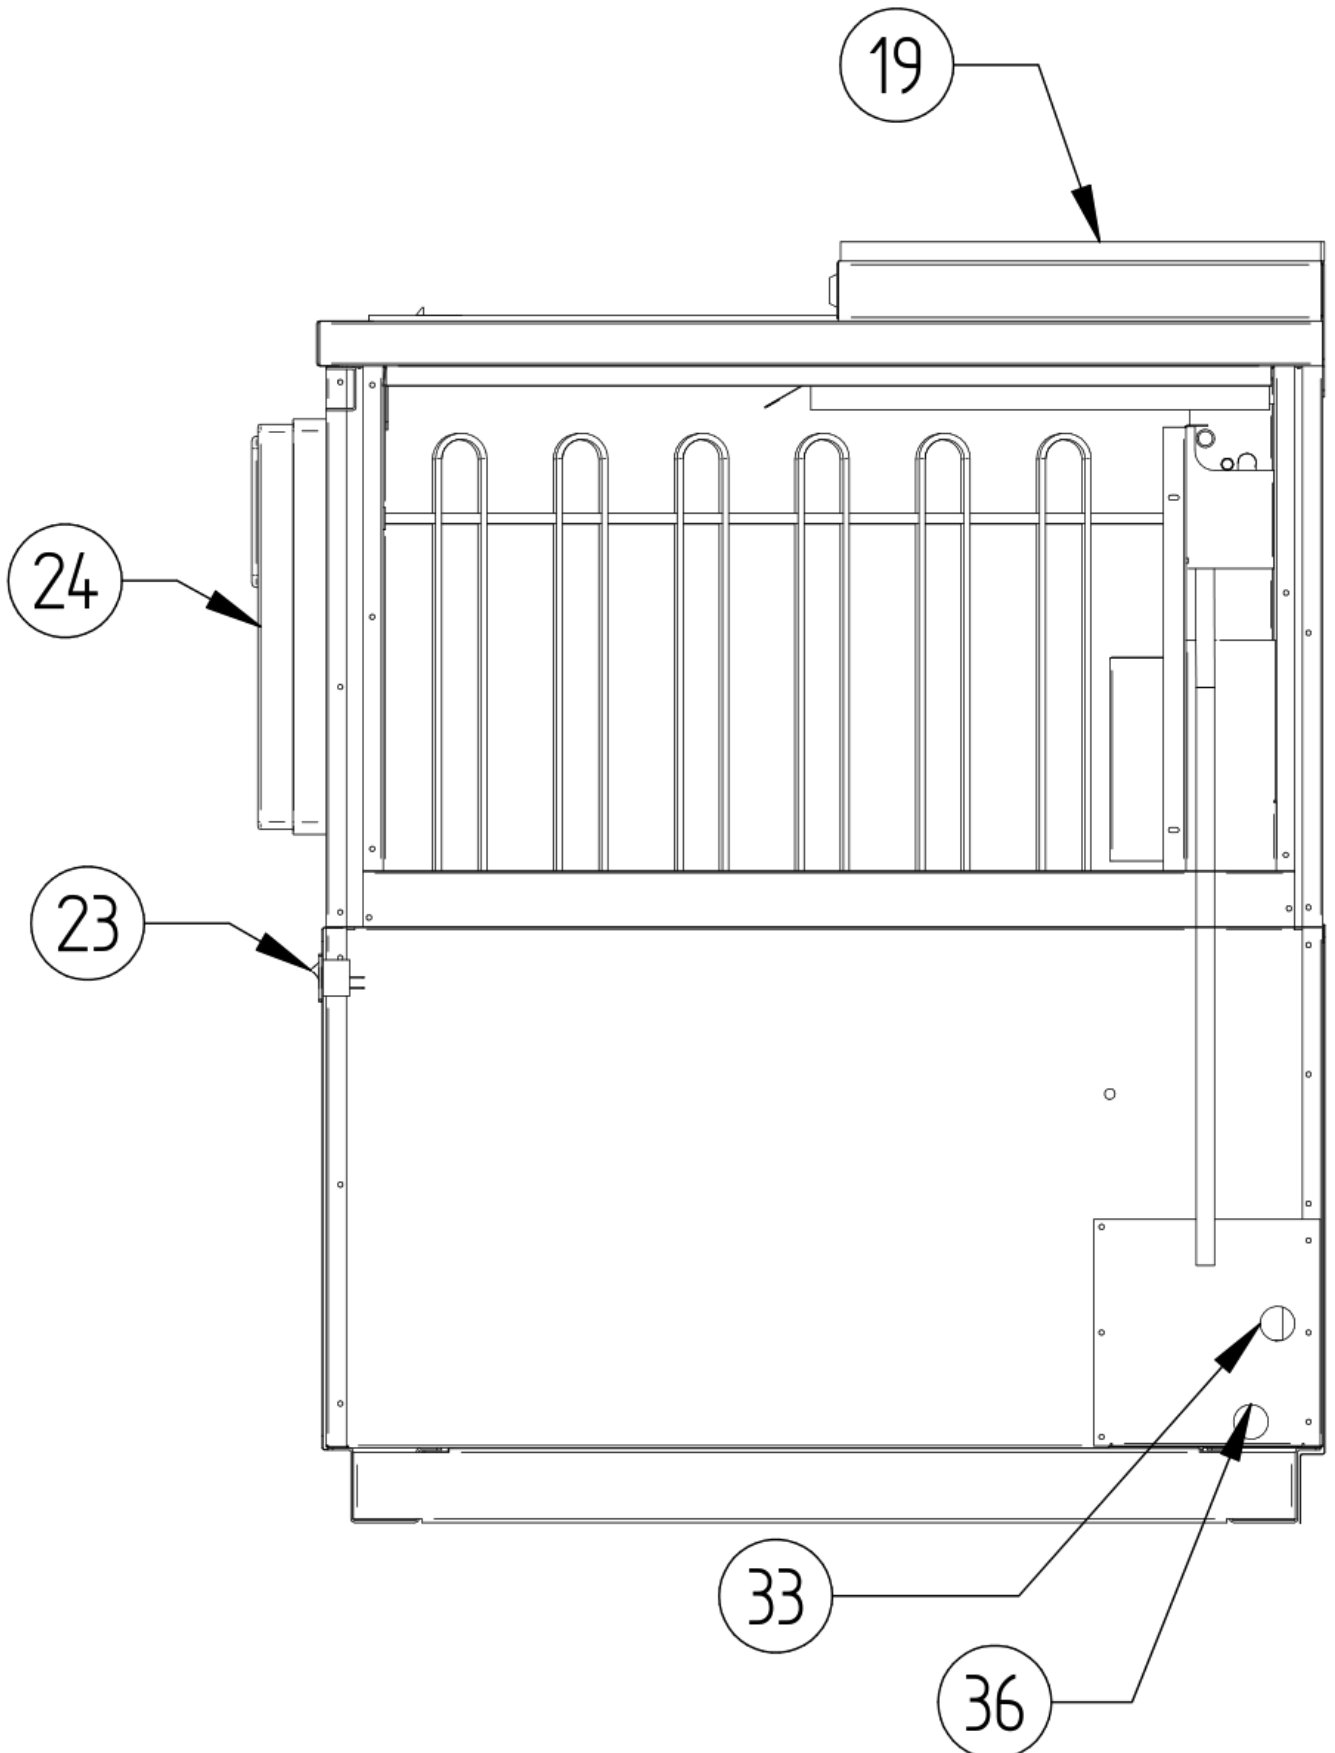

# ITEM	PART NUMBER	DESCRIPTION	HBC-50	HBC-65	HBC-80	HBC-95
Condensing Units						
CONDENSING UNIT						
1	12195746	DECK	1	1	1	1
2	12190505	COMPRESSOR 115V	1	1	1	1
	12213604	START KIT	1	1	1	1
3	12190809	CONDENSER	1	1	1	1
4	12188004	FILTER	1	1	1	1
5	12206487	FAN SUPPORT	1	1	1	1
6	12190018	FAN BLADE	1	1	1	1
7	12190510	FAN	1	1	1	1
8	12200626	POWER CORD (SPIDER HUB)	1	1	1	1
9	12037369	SERVICE VALVE	1	1	1	1
10	12189560	AUTOMATIC DRAIN PAN	1	1	1	1
11	12190429	HEAT EXCHANGER	1	1	1	1
Evaporation Units						
EVAPORATION UNIT						
12	12190774	EVAPORATOR COIL	1			
13	12195455	FAN GRID	1			
14	12191476	FAN	2			
15	12195489	EVAPORATION TRAY	1			
16	12195488	EVAPORATOR PROTECTOR	1			
17	12195456	GRID SUPPORT	1			
18	12189570	GROMMET	1			
EVAPORATION UNIT						
12	12190778	EVAPORATOR COIL		1	1	1
13	12195455	FAN GRID		1	1	1
14	12191476	FAN		2	2	2
15	12195457	EVAPORATION TRAY		1	1	1
16	12195453	EVAPORATOR PROTECTOR		1	1	1
17	12195456	GRID SUPPORT		1	1	1
18	12189570	GROMMET		1	1	1