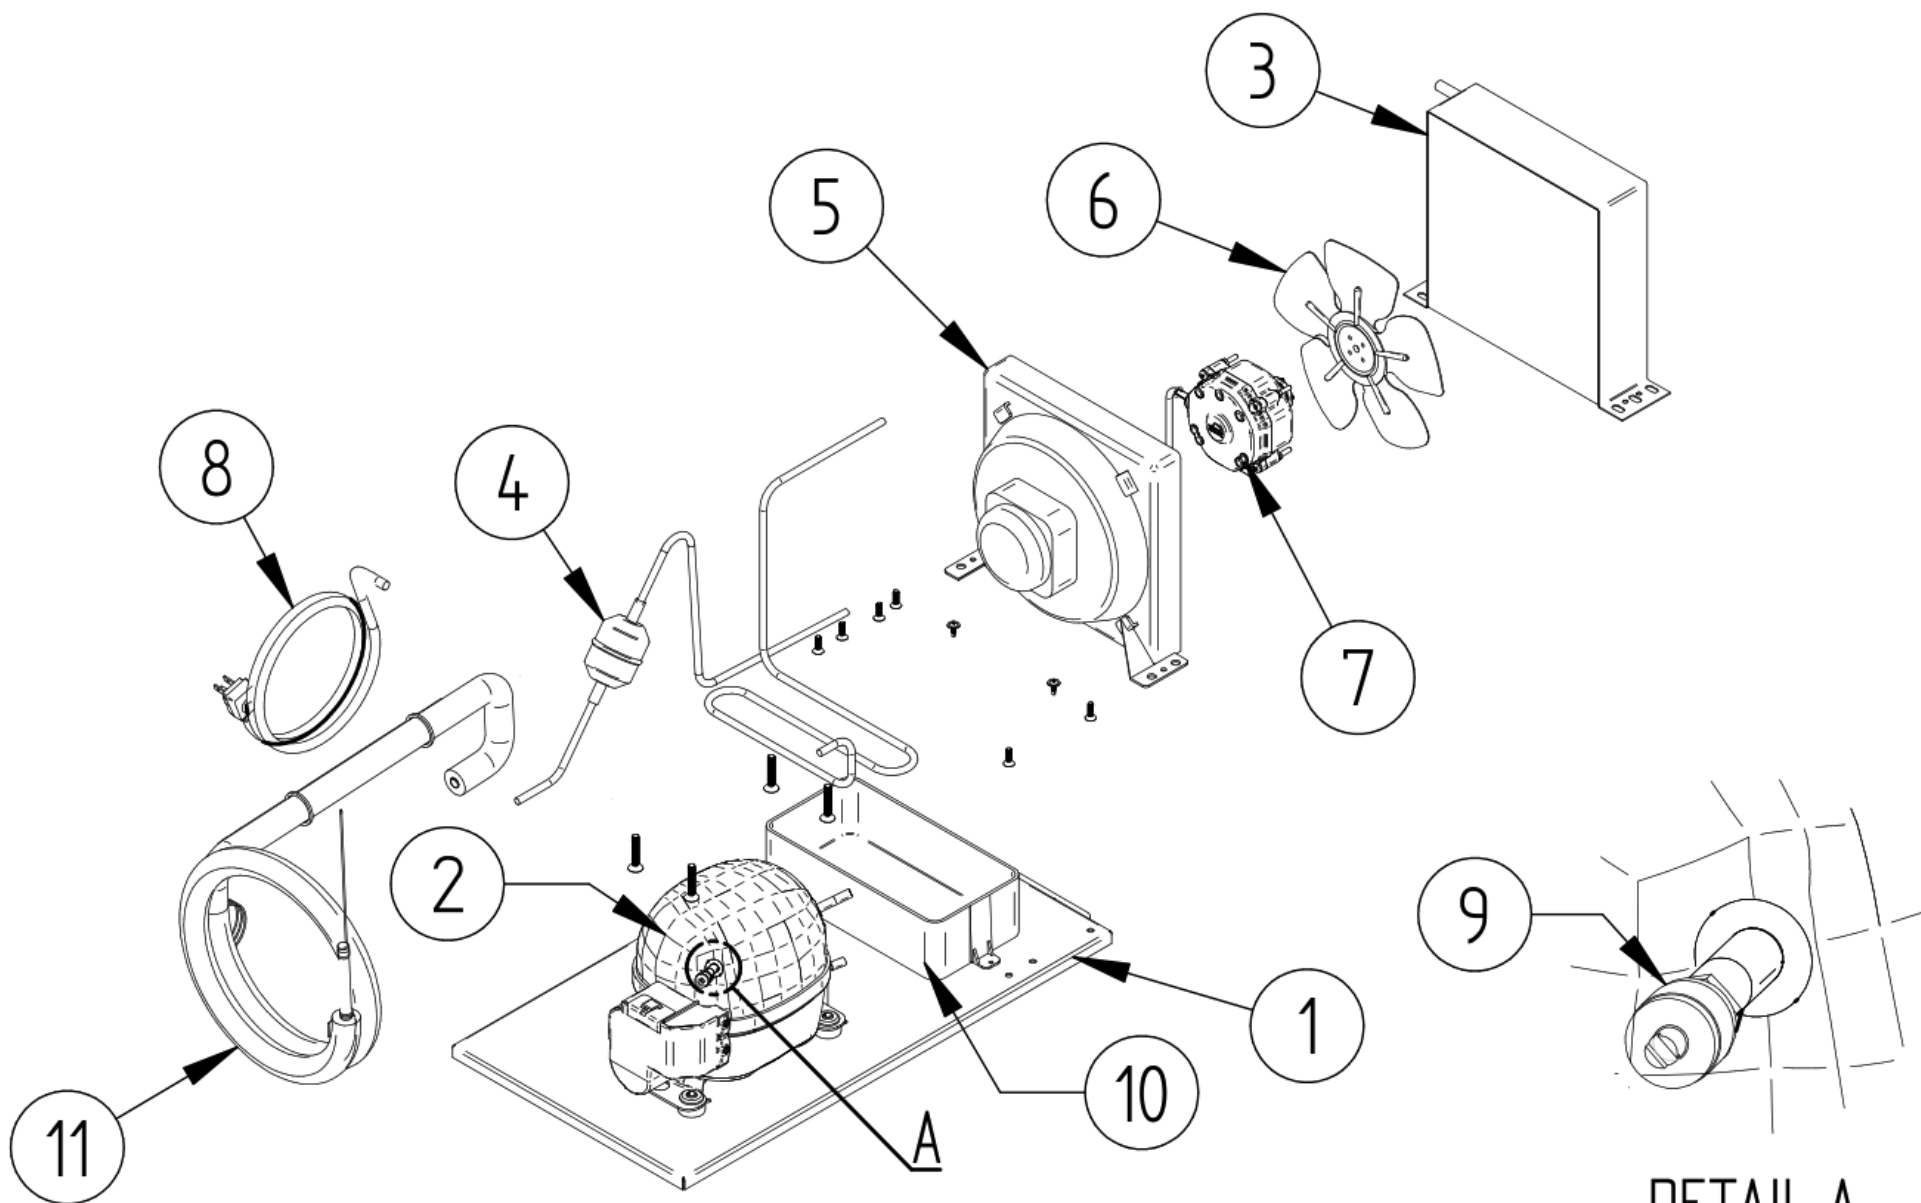

REFERENCE PICTURE

DETAIL A