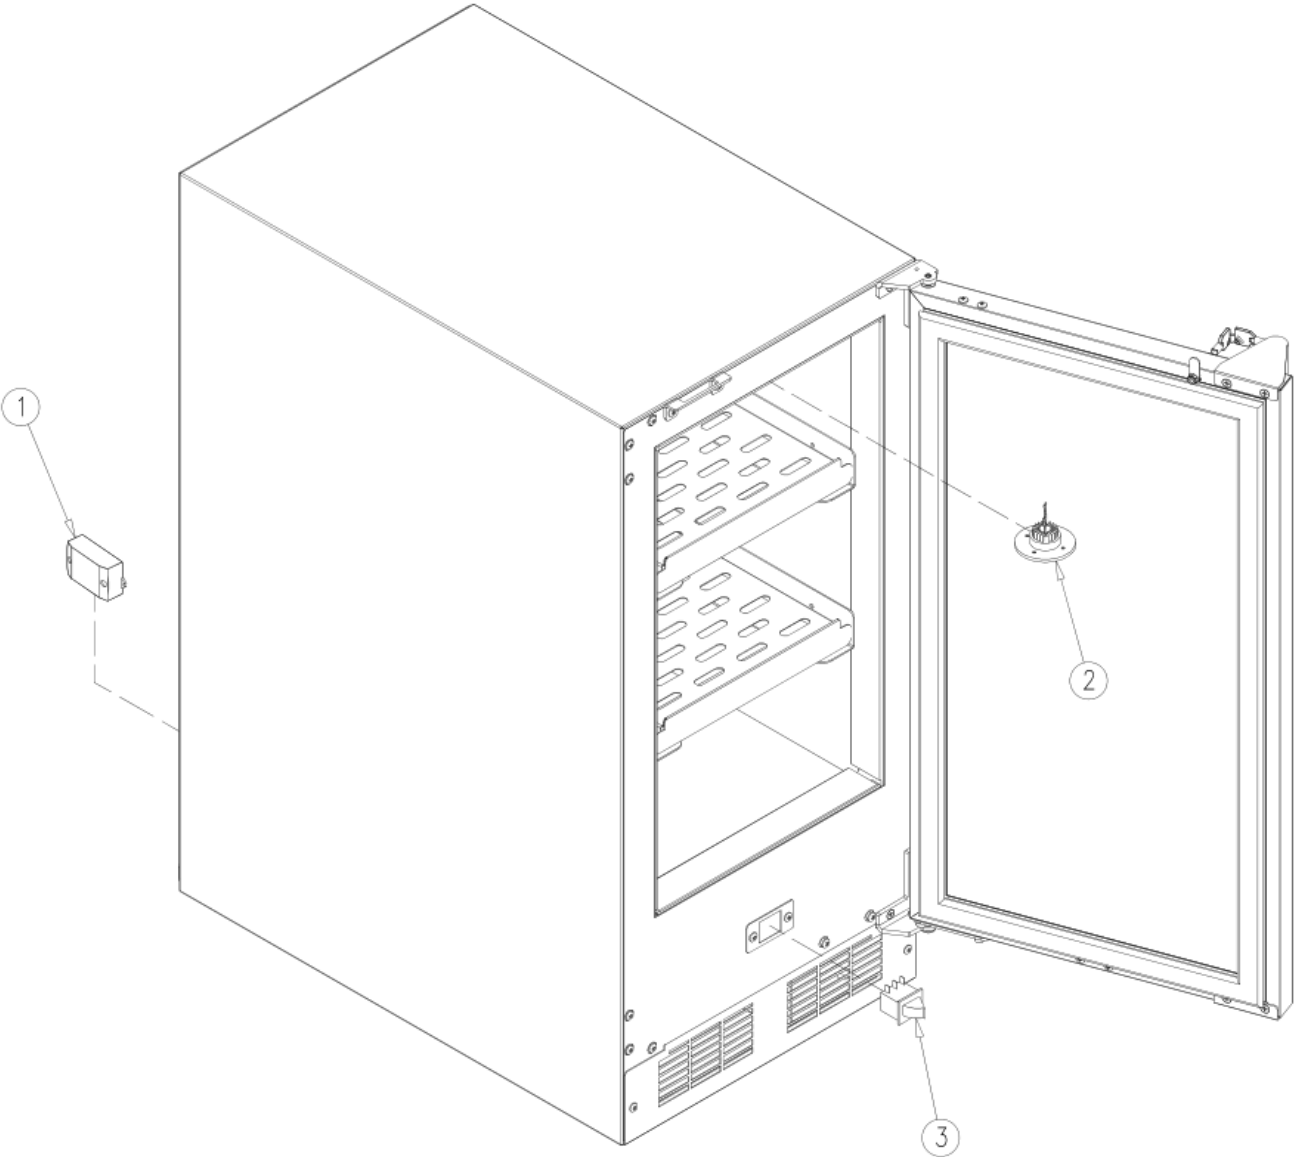

LIGHTING SYSTEM

LIGHTING SYSTEM

<i>Item No.</i>	<i>Description</i>	<i>Part No.</i>	<i>Quantity per cooler</i>
1	LED DRIVER	OT-EL-254	1
2	CIRCULAR LED LIGHT	EL-253	1
3	LIGHT & MOTOR FAN SWITCH	EL-112-EX	1