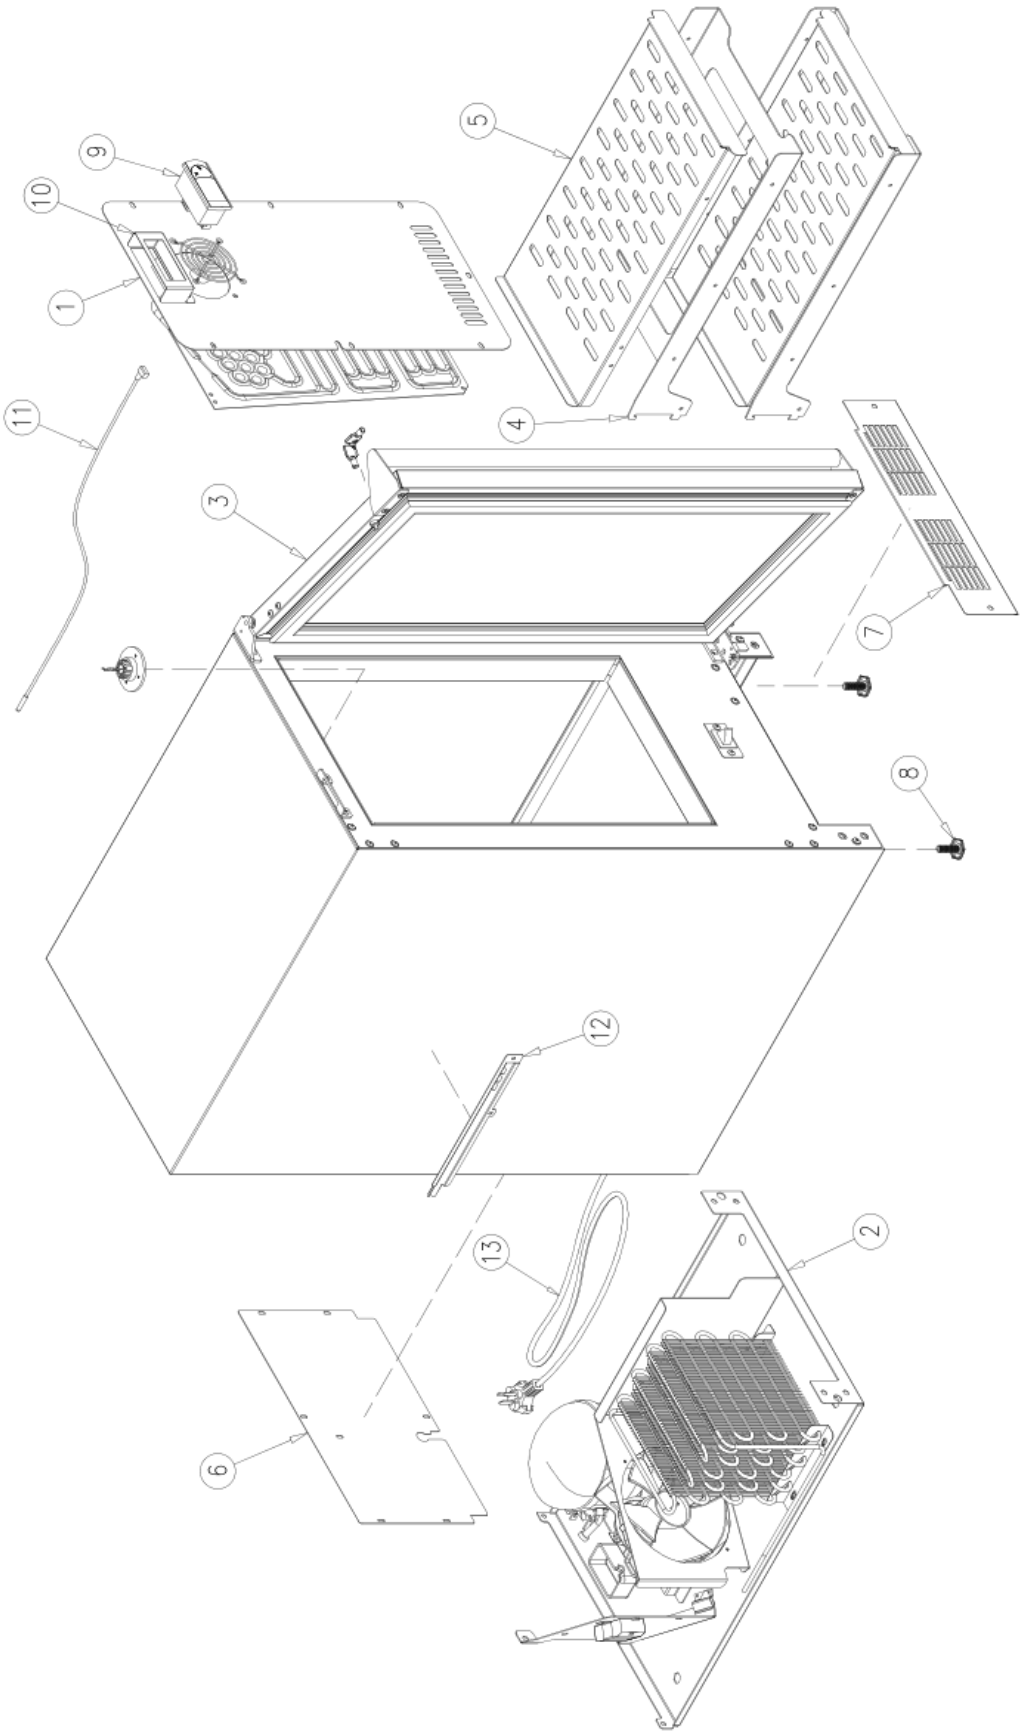

HOSHIZAKI

Parts List

Refrigerator

Model

HR15A

TABLE OF CONTENTS

MAIN ASSEMBLY	3
EVAPORATOR ASSEMBLY	5
CONDENSING UNIT ASSEMBLY	7
DOOR ASSEMBLY	9
LIGHTING SYSTEM.....	11

NOTE:

To order spare parts, always include the following information:

- *Model Number* _____
- *Serial Number* _____

MAIN ASSEMBLY

MAIN ASSEMBLY

<i>Item No.</i>	<i>Description</i>	<i>Part No.</i>	<i>Quantity per cooler</i>
1	EVAPORATOR ASSEMBLY	See pages 5 & 6	
2	CONDENSING UNIT ASSEMBLY	OT-UN-0357	1
3	DOOR ASSEMBLY	OT-PTA-0194	1
4	METAL SHELF BRACKET	OT-20913	2
5	STAINLESS STEEL SHELF	OT-20914	2
6	ACCESS COVER	OT-20953	1
7	FRONT GRILL	OT-20951	1
8	LEGS	LG-26-E	4
9	CONTROL MODULE	CT-195-CA-075	1
10	CONTROL MODULE BRACKET	OT-21180	1
11	CABINET THERMISTOR	CT-185-1-CA	1
12	SENSOR COVER	OT-23876	1
13	POWER CORD (9 ft)	OT-EL-1265-9-4784	1

EVAPORATOR ASSEMBLY

EVAPORATOR ASSEMBLY

<i>Item No.</i>	<i>Description</i>	<i>Part No.</i>	<i>Quantity per cooler</i>
1	EVAPORATOR PLATE	CO-463	1
2	SHROUD	OT-20940	1
3	EVAPORATOR FAN MOTOR	FA-88	1
4	FAN GUARD	FA-87	1
5	FAN POWER SUPPLY	OT-EL-151-T	1