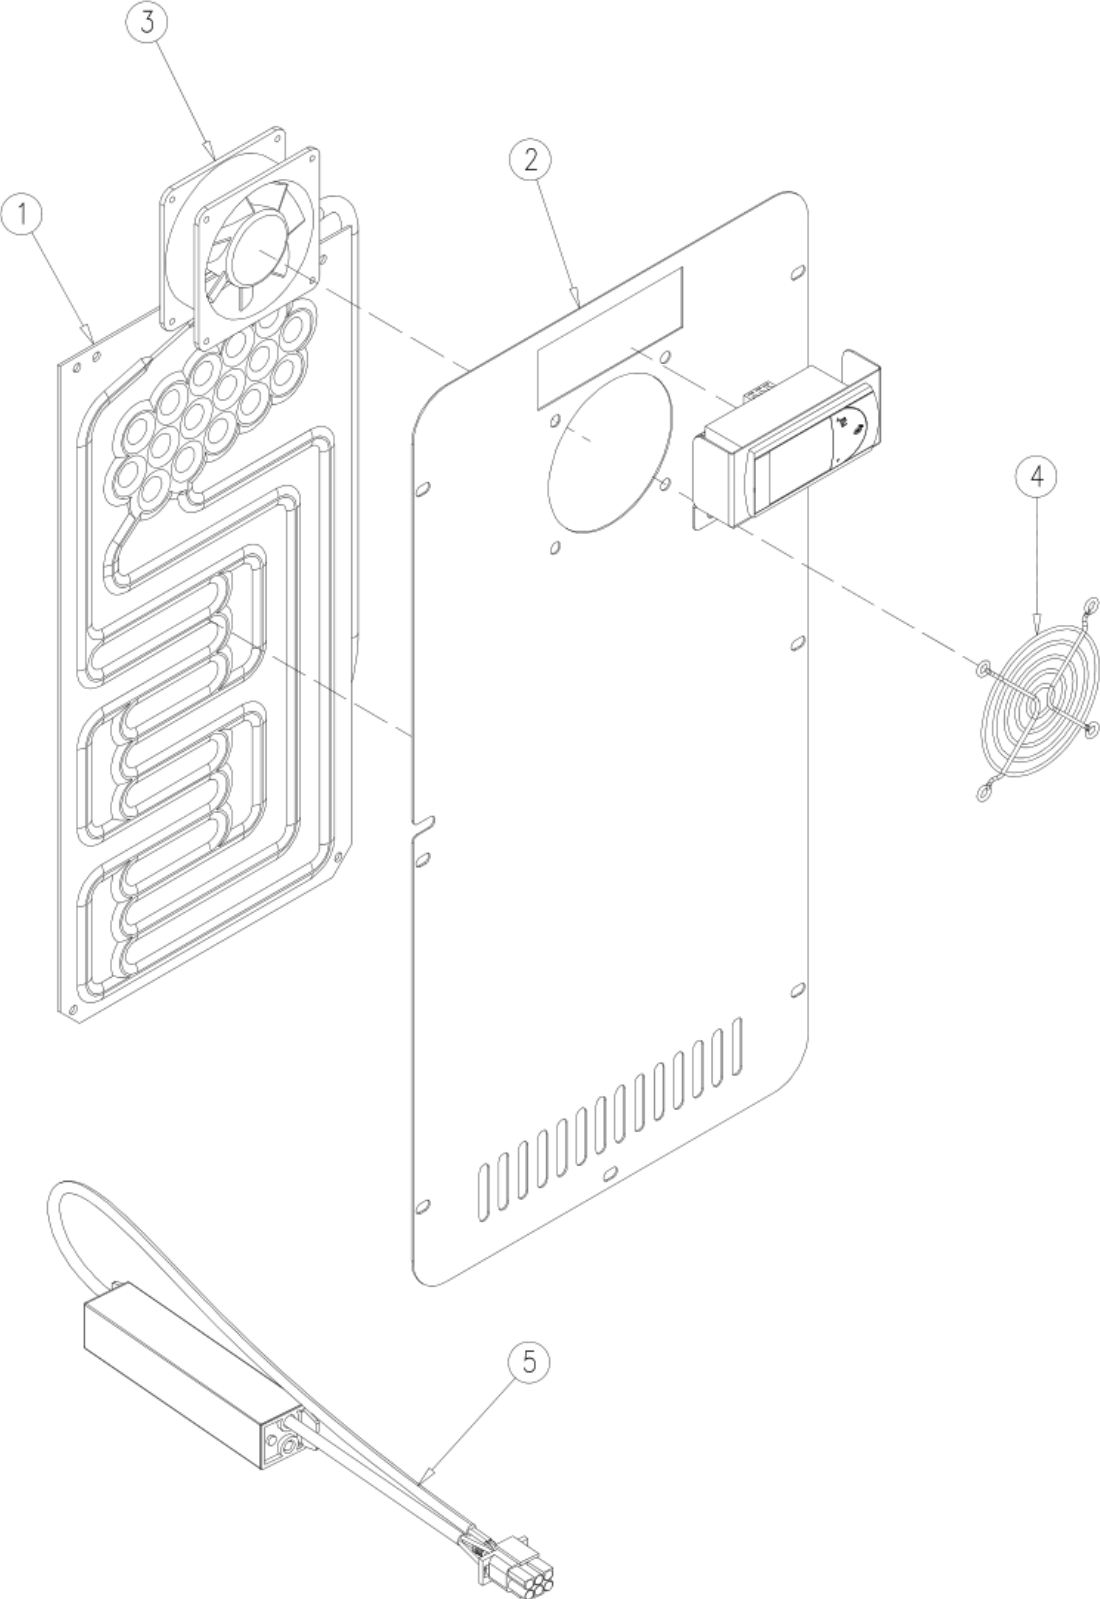

HOSHIZAKI

Parts List

Refrigerator

Model

HR15A

TABLE OF CONTENTS

MAIN ASSEMBLY	3
EVAPORATOR ASSEMBLY	5
CONDENSING UNIT ASSEMBLY	7
DOOR ASSEMBLY	9
LIGHTING SYSTEM.....	11

NOTE:

To order spare parts, always include the following information:

- *Model Number* _____
- *Serial Number* _____

MAIN ASSEMBLY

MAIN ASSEMBLY

<i>Item No.</i>	<i>Description</i>	<i>Part No.</i>	<i>Quantity per cooler</i>
1	EVAPORATOR ASSEMBLY	See pages 5 & 6	
2	CONDENSING UNIT ASSEMBLY	OT-UN-0357	1
3	DOOR ASSEMBLY	OT-PTA-0194	1
4	METAL SHELF BRACKET	OT-20913	2
5	STAINLESS STEEL SHELF	OT-20914	2
6	ACCESS COVER	OT-20953	1
7	FRONT GRILL	OT-20951	1
8	LEGS	LG-26-E	4
9	CONTROL MODULE	CT-195-CA-075	1
10	CONTROL MODULE BRACKET	OT-21180	1
11	CABINET THERMISTOR	CT-185-1-CA	1
12	SENSOR COVER	OT-23876	1
13	POWER CORD (9 ft)	OT-EL-1265-9-4784	1

EVAPORATOR ASSEMBLY

EVAPORATOR ASSEMBLY

<i>Item No.</i>	<i>Description</i>	<i>Part No.</i>	<i>Quantity per cooler</i>
1	EVAPORATOR PLATE	CO-463	1
2	SHROUD	OT-20940	1
3	EVAPORATOR FAN MOTOR	FA-88	1
4	FAN GUARD	FA-87	1
5	FAN POWER SUPPLY	OT-EL-151-T	1