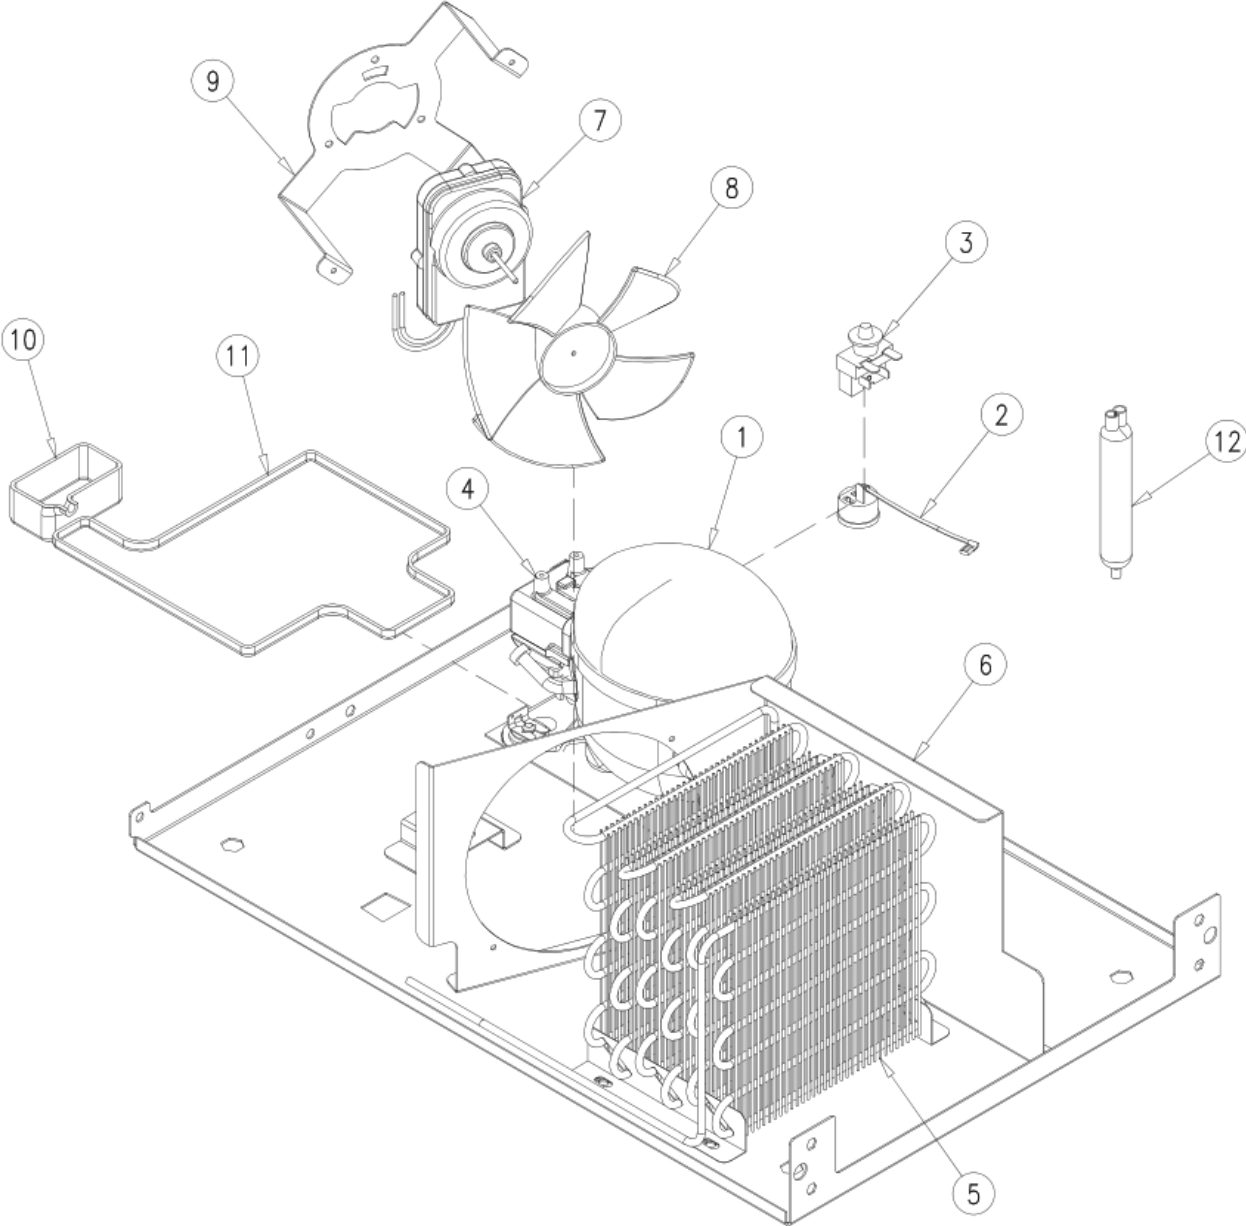

HOSHIZAKI

Parts List

Refrigerator

Model

HR15A

TABLE OF CONTENTS

MAIN ASSEMBLY	3
EVAPORATOR ASSEMBLY	5
CONDENSING UNIT ASSEMBLY	7
DOOR ASSEMBLY	9
LIGHTING SYSTEM.....	11

NOTE:

To order spare parts, always include the following information:

- *Model Number* _____
- *Serial Number* _____

MAIN ASSEMBLY

MAIN ASSEMBLY

<i>Item No.</i>	<i>Description</i>	<i>Part No.</i>	<i>Quantity per cooler</i>
1	EVAPORATOR ASSEMBLY	See pages 5 & 6	
2	CONDENSING UNIT ASSEMBLY	OT-UN-0357	1
3	DOOR ASSEMBLY	OT-PTA-0194	1
4	METAL SHELF BRACKET	OT-20913	2
5	STAINLESS STEEL SHELF	OT-20914	2
6	ACCESS COVER	OT-20953	1
7	FRONT GRILL	OT-20951	1
8	LEGS	LG-26-E	4
9	CONTROL MODULE	CT-195-CA-075	1
10	CONTROL MODULE BRACKET	OT-21180	1
11	CABINET THERMISTOR	CT-185-1-CA	1
12	SENSOR COVER	OT-23876	1
13	POWER CORD (9 ft)	OT-EL-1265-9-4784	1

EVAPORATOR ASSEMBLY

EVAPORATOR ASSEMBLY

<i>Item No.</i>	<i>Description</i>	<i>Part No.</i>	<i>Quantity per cooler</i>
1	EVAPORATOR PLATE	CO-463	1
2	SHROUD	OT-20940	1
3	EVAPORATOR FAN MOTOR	FA-88	1
4	FAN GUARD	FA-87	1
5	FAN POWER SUPPLY	OT-EL-151-T	1

CONDENSING UNIT ASSEMBLY

CONDENSING UNIT ASSEMBLY

<i>Item No.</i>	<i>Description</i>	<i>Part No.</i>	<i>Quantity per cooler</i>
1	COMPRESSOR (115V/60HZ R600a)	HYB35MHJ42A	1
2	EXTERNAL PROTECTOR (DRB19P61A1)	EL-2135-R	1
3	PTC RELAY (QP2-4R7/QP2-4.7)	EL-2136-R	1
4	ELECTRICAL BOX	EL-2137-R	1
5	CONDENSER	CO-462	1
6	CONDENSER SHROUD	OT-21152	1
7	CONDENSER FAN MOTOR	FA-89	1
8	CONDENSER FAN BLADE	FA-90	1
9	CONDENSER FAN MOTOR BRACKET	OT-21166	1
10	EVAPORATOR TRAY A	OT-TF-1337	1
11	EVAPORATOR TRAY B	OT-TF-1336	1
12	DRIER	DR-31-P	1