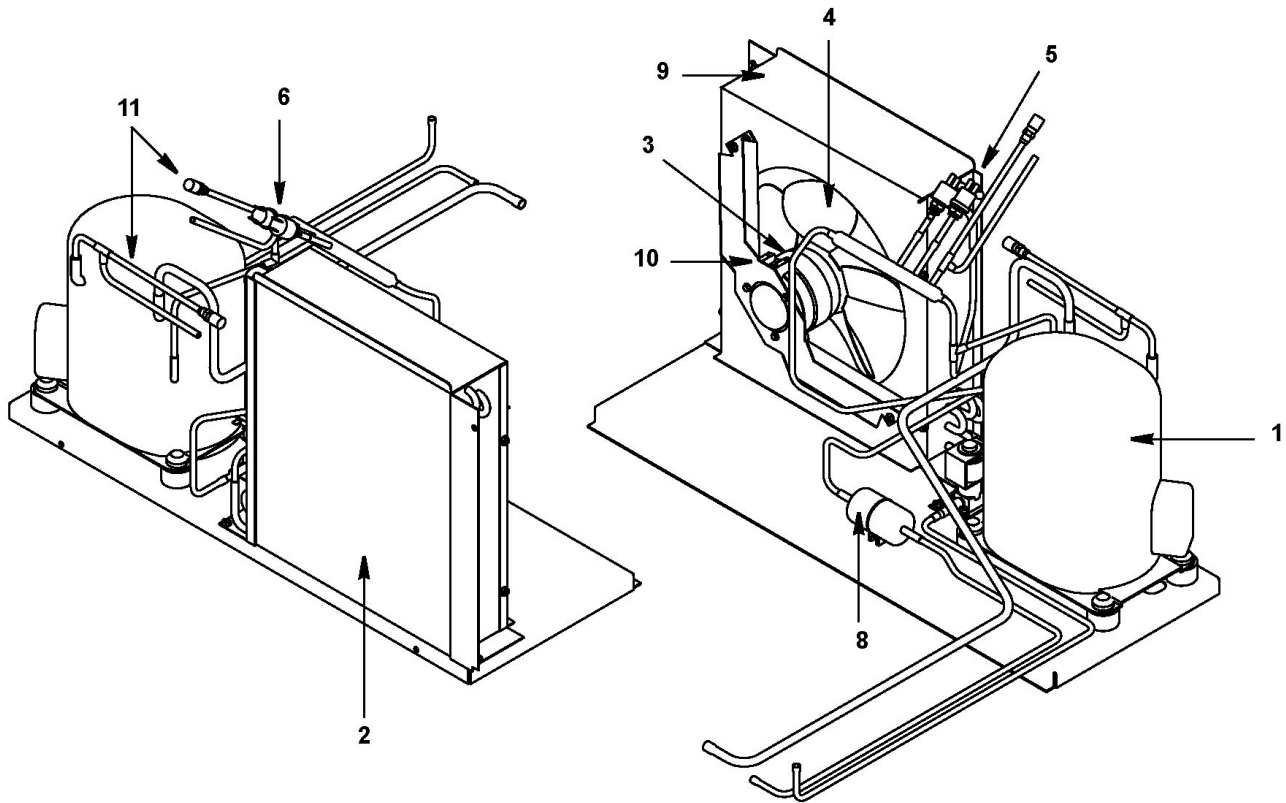

K0270 UnderCounter

K270 Refrigeration Compartment - Air-cooled Components

K270 Refrigeration Compartment - Air-cooled Components

K270 Air-cooled Compartment

Manitowoc

K0270 UnderCounter

K270 Refrigeration Compartment - Air-cooled Components

#	PART #	DESCRIPTION	QTY	Note
1		Compressor - See Refrigeration Page		
2	8851383	Air Condenser		
3		Fan Motor		
3a	040004165	Fan Motor - 115V/60 Hz		[1]
3b	040004166	Fan Motor - 208-230V/50-60 Hz		[1]
4	2416223	Fan Blade		
5	000013508	Fan Cycling Control - 200-250 psig		
6	000013579	High Pressure Cut-out - 300-450 psig		
7	040003921	Air Filter - 13.63" x 11.13"		[2]
8	8930259	Drier without Access Port - 0.25"		
9	6034591	Fan Shroud		
10	000010922	Fan Motor Bracket		
11	8373253	Access Valve - 6.0" L		
11a	7626843	Valve Cores		

PART NOTES:

- [1] - Includes motor fan, hex nuts and screws.
- [2] - Includes air filter and filter bracket.