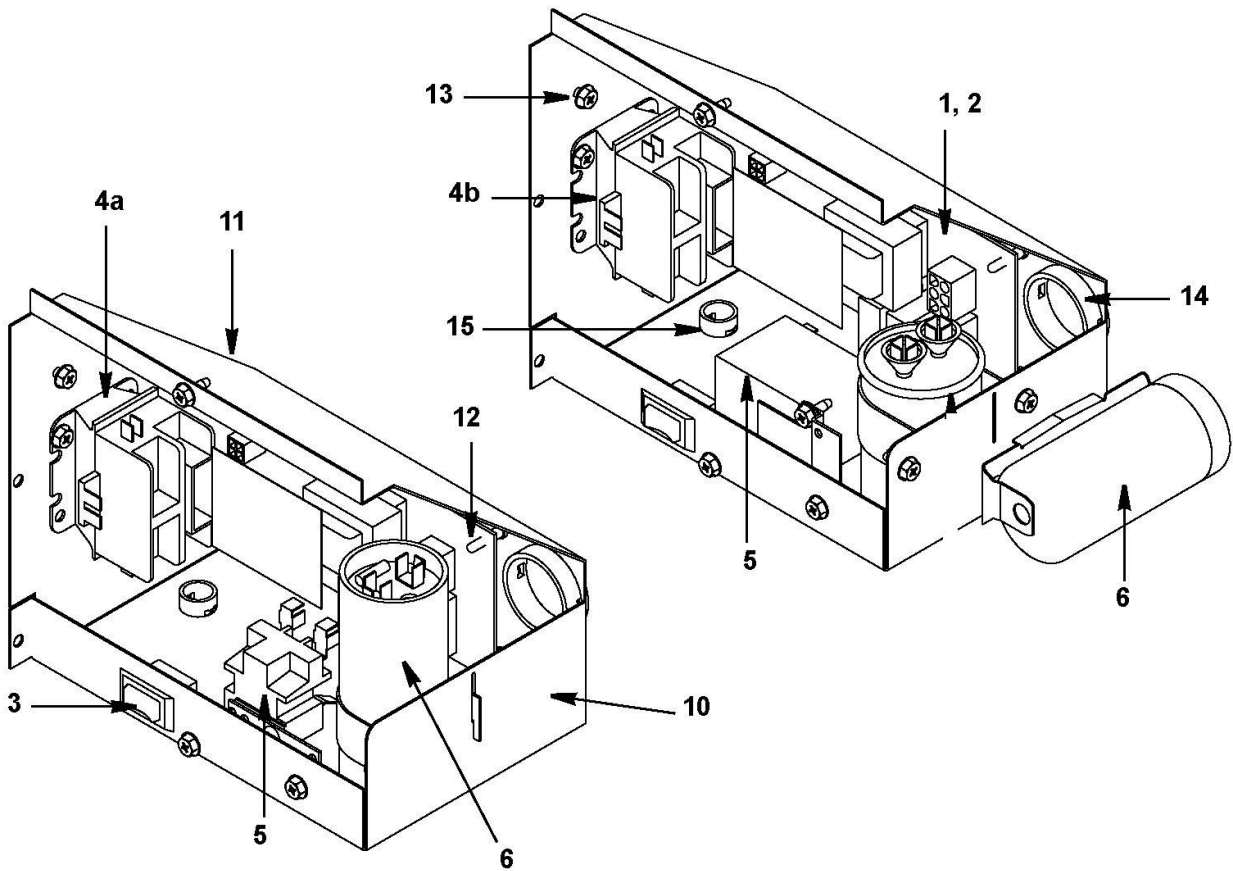

Manitowoc

K0270 UnderCounter

K270 Refrigeration Compartment - Air-cooled Components

#	PART #	DESCRIPTION	QTY	Note
1		Compressor - See Refrigeration Page		
2	8851383	Air Condenser		
3		Fan Motor		
3a	040004165	Fan Motor - 115V/60 Hz		[1]
3b	040004166	Fan Motor - 208-230V/50-60 Hz		[1]
4	2416223	Fan Blade		
5	000013508	Fan Cycling Control - 200-250 psig		
6	000013579	High Pressure Cut-out - 300-450 psig		
7	040003921	Air Filter - 13.63" x 11.13"		[2]
8	8930259	Drier without Access Port - 0.25"		
9	6034591	Fan Shroud		
10	000010922	Fan Motor Bracket		
11	8373253	Access Valve - 6.0" L		
11a	7626843	Valve Cores		

PART NOTES:

- [1] - Includes motor fan, hex nuts and screws.
- [2] - Includes air filter and filter bracket.

K0270 UnderCounter

K270 Control Box

K270 Control Box

K270 Control Box

K0270 UnderCounter

K270 Control Box