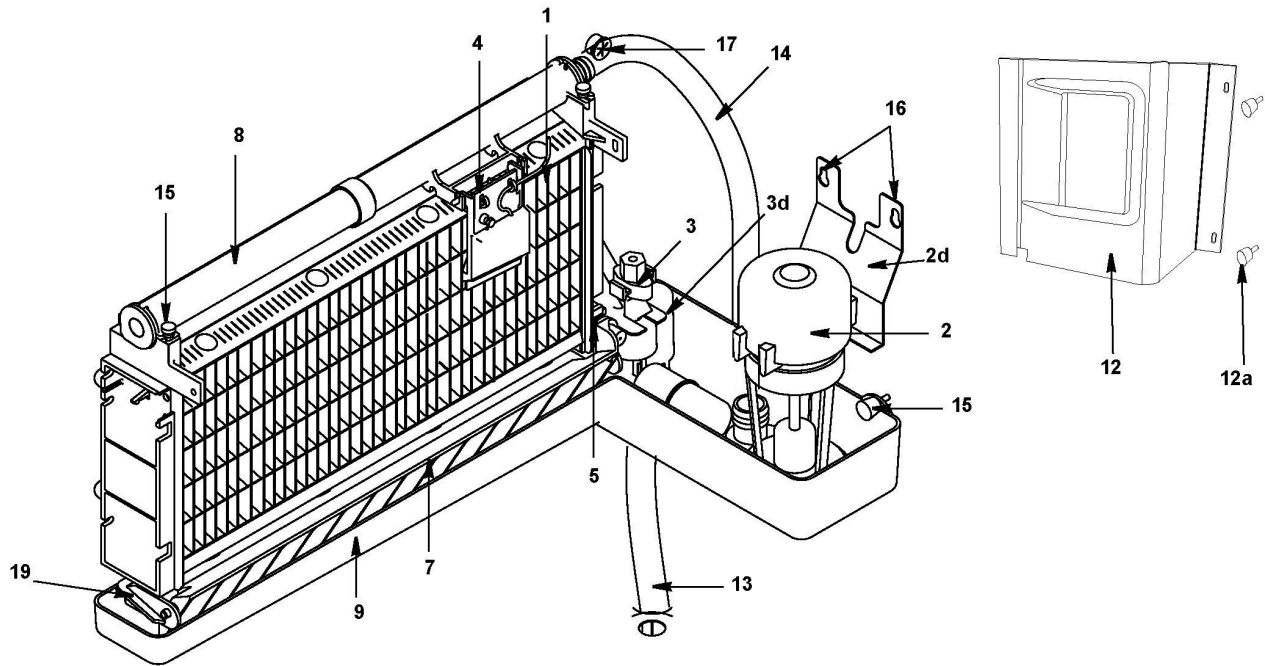

K0270 UnderCounter

K270 Evaporator Components

K270 Evaporator Components

K270 Evaporator Components

K0270 UnderCounter

K270 Evaporator Components

#	PART #	DESCRIPTION	QTY	Note
1		Evaporator Assembly		
1a	7629549	Evaporator - Regular Cube		
1b	7629559	Evaporator - Dice Cube		
1c	7629569	Evaporator - Half Dice Cube		
1d	040001379	Bottom Frame Plug		
2		Water Pump		
2a	7623063	Water Pump - 115V/60 Hz		
2b	7626013	Water Pump - 230V/50-60 Hz		
2c	040000945	Water Pump - 230V/50-60 Hz		
2d	040001514	Water Pump Mounting Plate		
3	8369049	Float Valve Assembly		
3a	8369069	Float Valve Screen		
3b	8369089	Float Valve Plunger		
3c	5650729	Compression Nut		
3d	7621403	Bracket		
4	7601603	Ice Thickness Control Probe Assembly w/14.0' Lead		
5	7601613	Magnetic Bin Switch		
6	7620543	Water Flow Clamp - Use on Regular Cube Evap. Only		
7	000011555	Ice Damper		
7a	7629093	Magnet and Cap		
8	040002531	Water Distribution Tube - UnderCounters		[1]
9	040001251	Water Trough		
10	4420291	Tygon Tube - 0.25" OD		
11	4302223	Siphon Cap		
12	000006754	Water Pump Cover		
12a	040001217	Thumbscrew - #8-32 x 0.625"		
13	040001219	Drain Tube		
14	040001234	Tubing		
15	5000013	Thumbscrew - #8-32 x 0.375"		
15	040001217	Thumbscrew - #8-32 x 0.625"		
16	5202069	Screw - #10-24 x 0.5" HEX		
17	2500169	Bushing - 0.91" OD x 0.44" ID		
18		Water Pump Lead		
18a	2078063	Water Pump Lead - 115V/60 Hz		
18b	040000847	Water Pump Lead - 208-230V/50-60 Hz		
19	040001766	Evaporator Frame Assembly		

PART NOTES:

[1] - Includes distribution assembly and o-rings.