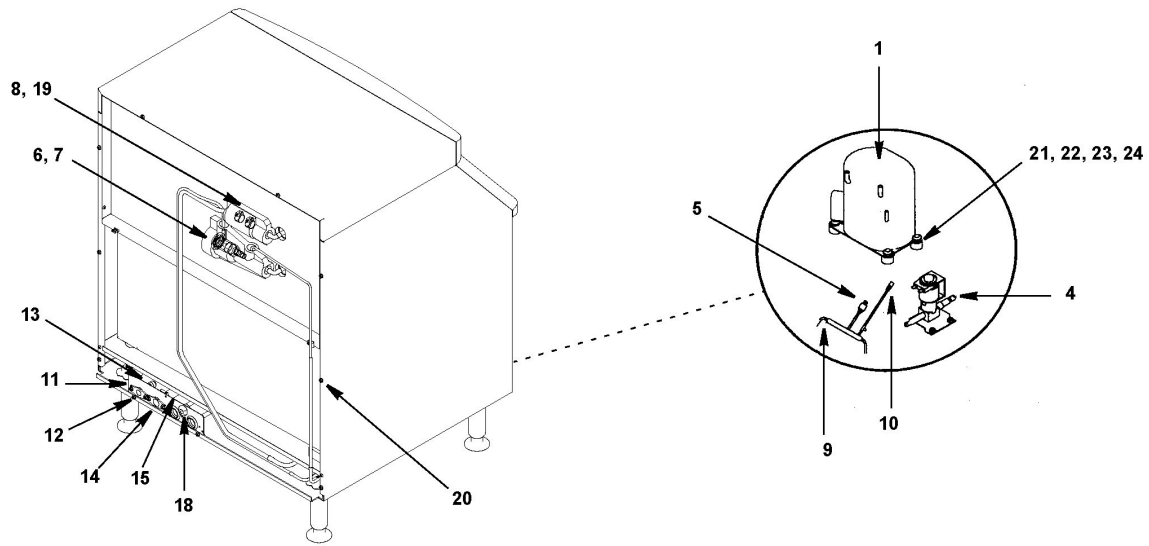

K0270 UnderCounter

K270 Refrigeration Components - Common Components

K270 Refrigeration Components - Common Components

K0 Refrigeration Compartment

K0270 UnderCounter

K270 Refrigeration Components - Common Components

#	PART #	DESCRIPTION	QTY	Note
1	7601363	Compressor - Danfoss - 115V/60 Hz/1 Ph		
1a	2002053	Start Potential Relay - 115V/60 Hz/1 Ph		
1b	8505773	Start Capacitor - 115V/60 Hz/1 Ph		
2	7601373	Compressor - Danfoss - 230V/50-60 Hz/1 Ph		
2a	2002103	Start Potential Relay - 230V/50-60 Hz/1 Ph		
2b	000000022	Start Capacitor - 115-230V/50-60 Hz/1 Ph		
3	2008529	Compressor - Wiring Harness		
4		Harvest Valve		
4a	040008541	Harvest Valve with Coil - 115V/60 Hz/1 Ph		
4a	040000101	Harvest Valve Coil Only -115V/60 Hz/1 Ph		
4b	040008540	Harvest Valve with Coil - 230V/50-60 Hz/1 Ph		
4b	040000103	Harvest Valve Coil Only - 230V/50-60 Hz/1 Ph		
4c	040000672	Bracket - Harvest Valve		
5	000013579	High Pressure Cut-out - 300-450 psig		
6	7602893	Expansion Valve		
7	4007213	Valve Insulation Boot - Body		
7a	000012443	Valve Insulation Boot - Body - Danfoss		
8	4007203	Valve Insulation Boot - Bulb		
9	040007601	Manifold Strainer		
10	8373253	Access Valve - 6.0" L		
10a	7626843	Valve Cores		
11	6034601	Coupling Panel - Water/Electrical		
12	8706093	Female Wing Adapter - Brass - 0.375"		[1]
13	1360961	Male Connector - 0.375"		
14	000005423	Female Wing Adapter - 0.5"		
15	4421463	Bin Drain Tubing		
16	5650649	Snap Clamp - 0.75" - Nylon		
17	4420291	Tygon Tube - 0.25" OD		
18	2502283	Strain Relief		
19	5650529	Clamp - Expansion Valve Bulb		
20	5202069	Screw - #10-24 x 0.5" HEX		
21	8503069	Mounting - Rubber Grommet		
22	5573099	Mounting - Flat Washer		
23	5037709	Foundation Mounting Bolt		
24	8503949	Mounting - Sleeve		

PART NOTES:

[1] - Brass

If replacing a nylon fitting you must order 1360961