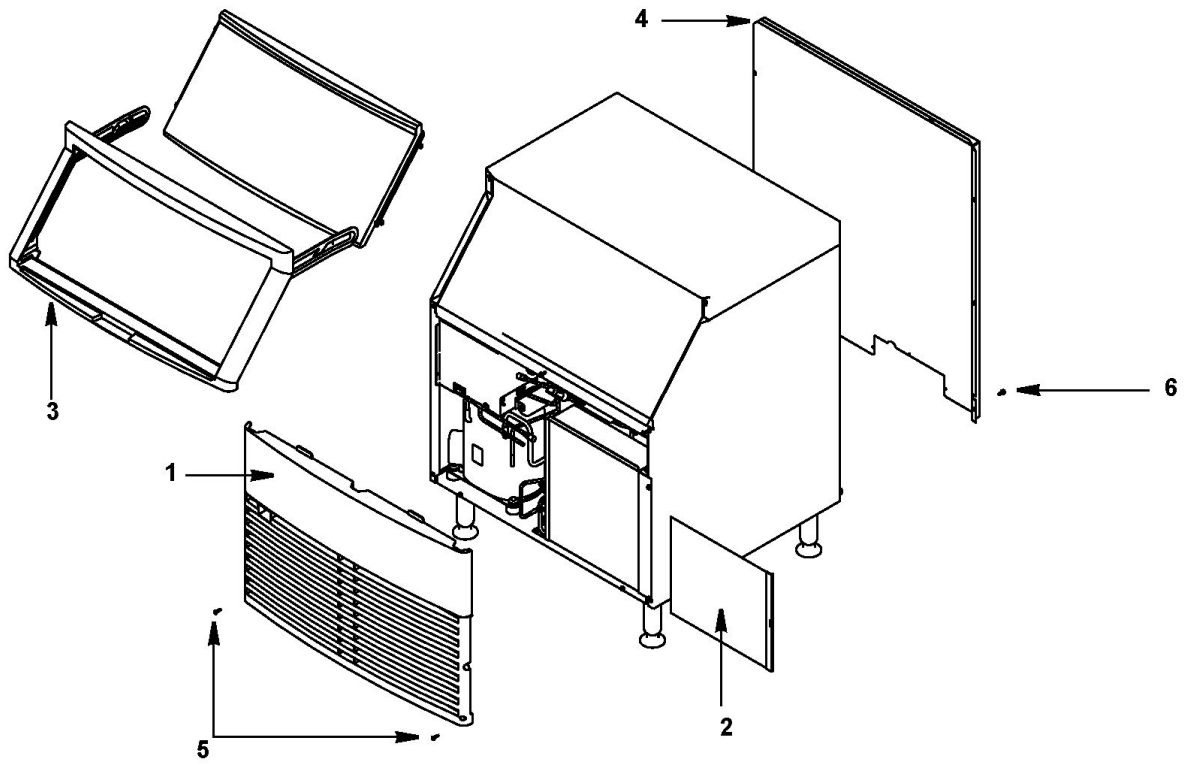

K0270 UnderCounter

K270 Panels

K270 Panels

K270 Panels

Manitowoc

K0270 UnderCounter

K270 Panels

#	PART #	DESCRIPTION	QTY	Note
1	040003920	Front Panel Assembly		
2	040003921	Air Filter - 13.63" x 11.13"		[1]
3	040003919	Bin Door & Door Frame Assembly		[2]
3a	040003918	Bin Door w/Pins		[3]
3b	040003917	Door Frame w/Screws		[4]
3c	000006837	Door Pin Sleeve		
3b	000015104	Screw - #8-18 x 0.625" SSDoor Frame		
4	6034671	Back Panel, Upper		
5	5202239	Screws - #8 x 0.75"		[5]
5a	5474893	Tinnerman Clip - #8		
6	5202069	Screw - #10-24 x 0.5" HEX		
7	040004889	Ice Scoop - Standard - 32 ounces		
8	K00151	Legs - 6"		
9	040003943	Cartoning		

PART NOTES:

- [1] - Includes air filter and filter bracket.
- [2] - Includes door track set left/right sub-assembly, door frame, screws, door assembly and sleeve door pin.
- [3] - Includes door assembly and sleeve door pin.
- [4] - Includes Door Tracks, frame bracket and screws.
- [5] - Pack of 10