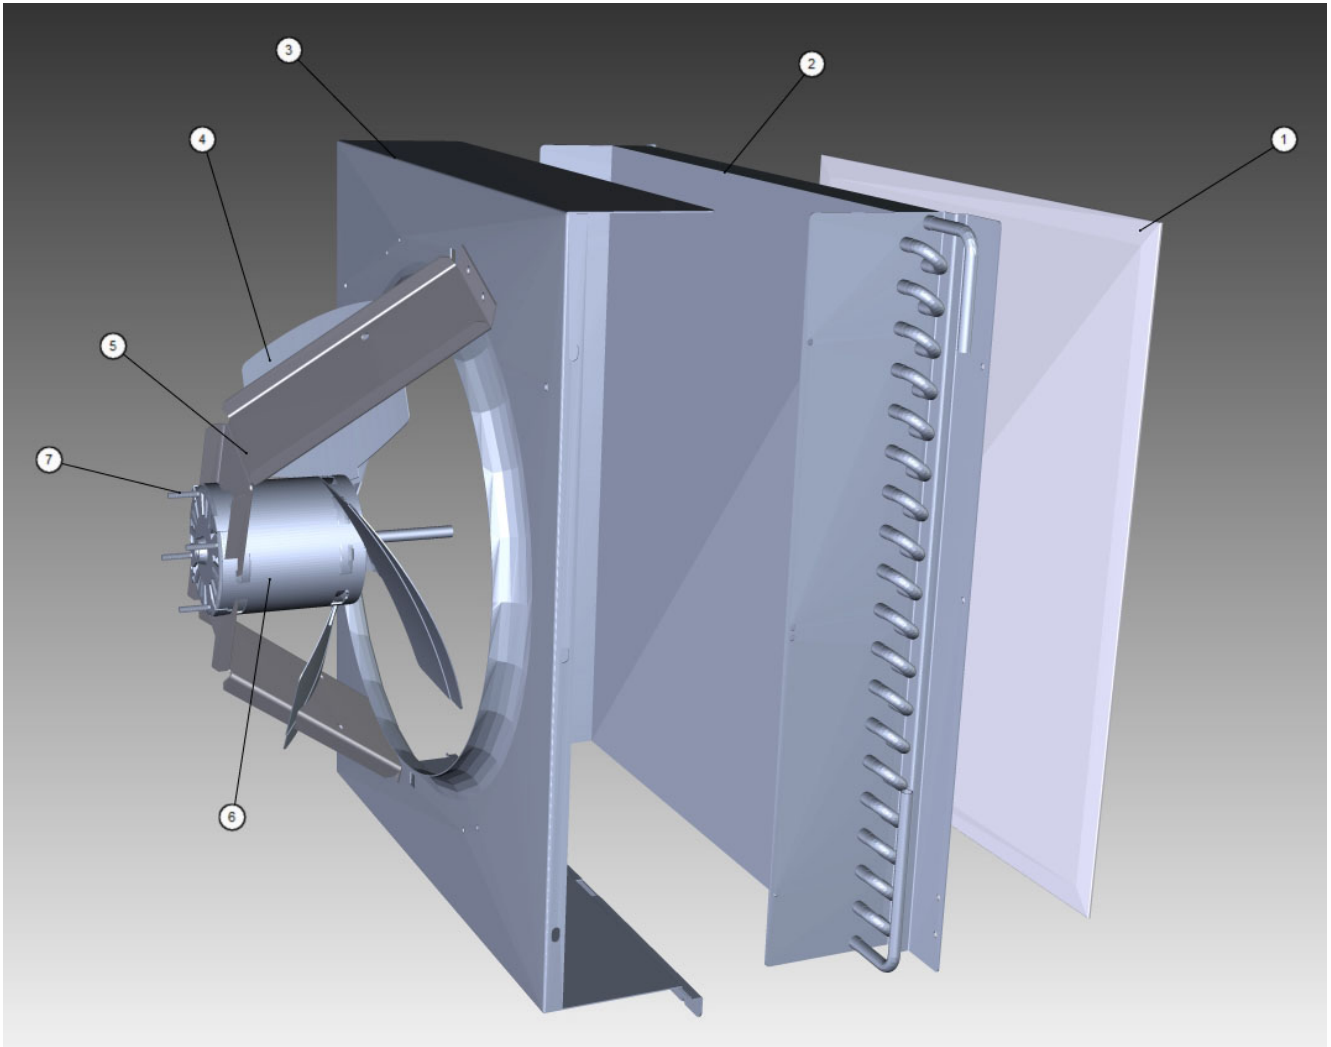

KT0500

KT0500 Refrigeration Compartment - Air-cooled Components

KT0500 Refrigeration Compartment - Air-cooled Components

KT0500 Air-cooled

Manitowoc

KT0500

KT0500 Refrigeration Compartment - Air-cooled Components

#	PART #	DESCRIPTION	QTY	Note
1	3005569	Air Filter - 14.29" x 16.94"		
2	000008850	Air Condenser		
3	000013957	Fan Shroud		
4	2416203	Fan Blade		
5	000014018	Fan Motor Bracket		
6		Fan Motor		
6a	2412929	Fan Motor - 115V/60 Hz/1 Ph		[1]
6b	2412939	Fan Motor - 208-230V/50-60 Hz		[2]
7		Fan Motor Mounting		
7a	5033589	Screw		
7b	000000936	Mounting - NutMounting -		
8	5202069	Screw - #10-24 x 0.5" HEX		
9	000013531	Fan Cycling Control - 335-275 psig		
10	000002764	Insulation - Manifold Tee to Condenser		

PART NOTES:

- [1] - Includes Nuts
- [2] - Includes Nuts.

KT0500 Refrigeration Compartment - Air-cooled Components

KT0500

KT0500 Control Box

KT0500 Control Box

KT0500 Control Box

Manitowoc