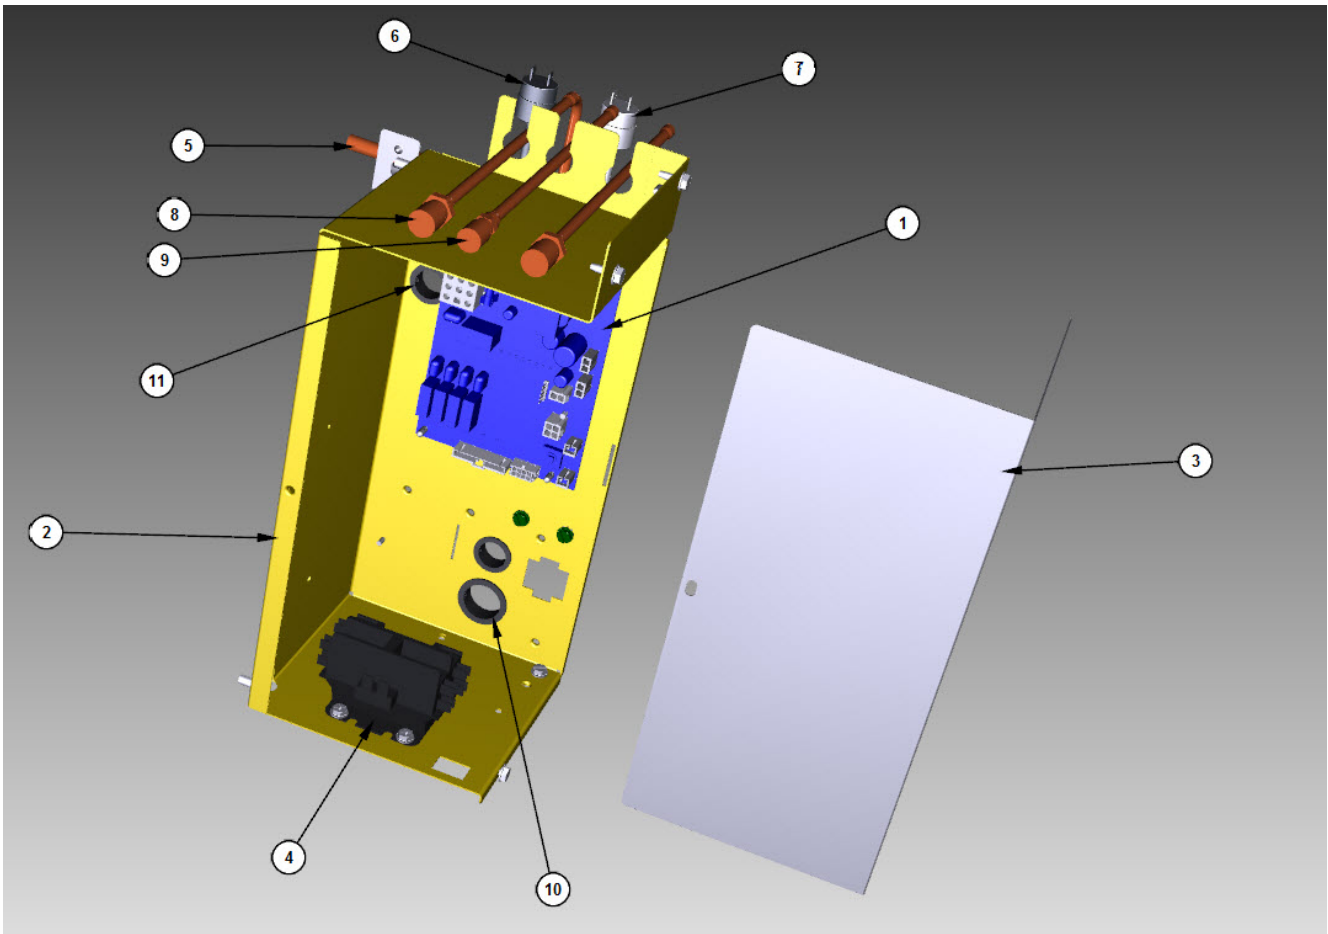

PART NOTES:

- [1] - Includes Nuts
- [2] - Includes Nuts.

KT0500 Refrigeration Compartment - Air-cooled Components

KT0500

KT0500 Control Box

KT0500 Control Box

KT0500 Control Box

Manitowoc

KT0500

KT0500 Control Box

#	PART #	DESCRIPTION	QTY	Note
1	000015302	Control Board Assembly		[1]
1a	000015010	Fuse - 3.15A		
1b	4302253	Control Board Mounting Supports		
2	000013819	Control Box		
3	000012138	Control Box Cover		
4		Contactors		
4a	2006589	Contactors - 115V/60 Hz/1 Ph		
4b	2006599	Contactors - 230V/50-60 Hz/1 Ph		
5	000011170	Manifold Strainer		
5a	6058571	Bracket - Access Valves/Manifold Strainer		
5b	000010699	Grommet - Manifold Strainer		
6	000013576	High Pressure Cut-out 450-600 psig		
7	000013531	Fan Cycling Control - 335-275 psig		
8	8373263	Access Valve - 7.25" L		
8a	7626843	Valve Cores		
9	000012264	Refrigeration Service Valve Assembly - 0.3125"		
10	2501409	Bushing - 0.875"		
11	2500019	Bushing - 1.187"		
11a	2502189	Bushing - 0.625"		
12		Run Capacitor - See Note for Usage		
12a	000005488	Run Capacitor - 115-230V/50-60 Hz/1 Ph		[2]
12b	000011640	Run Capacitor - 230V/50-60 Hz/1 Ph		
12c	000010711	Bracket - Run Capacitor		
13	5202169	Screw - #10-24 x 0.5" Ground		
14	2007939	Toggle Switch		
15		Wiring Harness		
15a	000013969	Control Box Wiring Harness - 115V/60 Hz/1 Ph		
15b	000013971	Control Box Wiring Harness - 230V/60 Hz/1 Ph		
15c	000013970	Control Box Wiring Harness - 230V/50 Hz/1 Ph		
15d	000011182	Wiring Harness - Compressor - Samsung		
15e	000010724	Wiring Harness - Toggle Switch		
15f	000010511	Wiring Harness - Float Switch to Control Box		
15g	000007185	Wiring Harness - Compressor Compartment - Air-cooled		
15h	000007177	Wiring Harness - Compressor Compartment - Water-cooled		
16	2006143	Terminal Block - 50 Hz - 3 Pole		[3]
17	000014323	PTCR - 12A		
17a	8505013	PTCR Mounting Bracket		
17b	5004129	Screw - #6 x 0.5"		
18	000011145	Overload Protector - 115V/60 Hz/1 Ph		