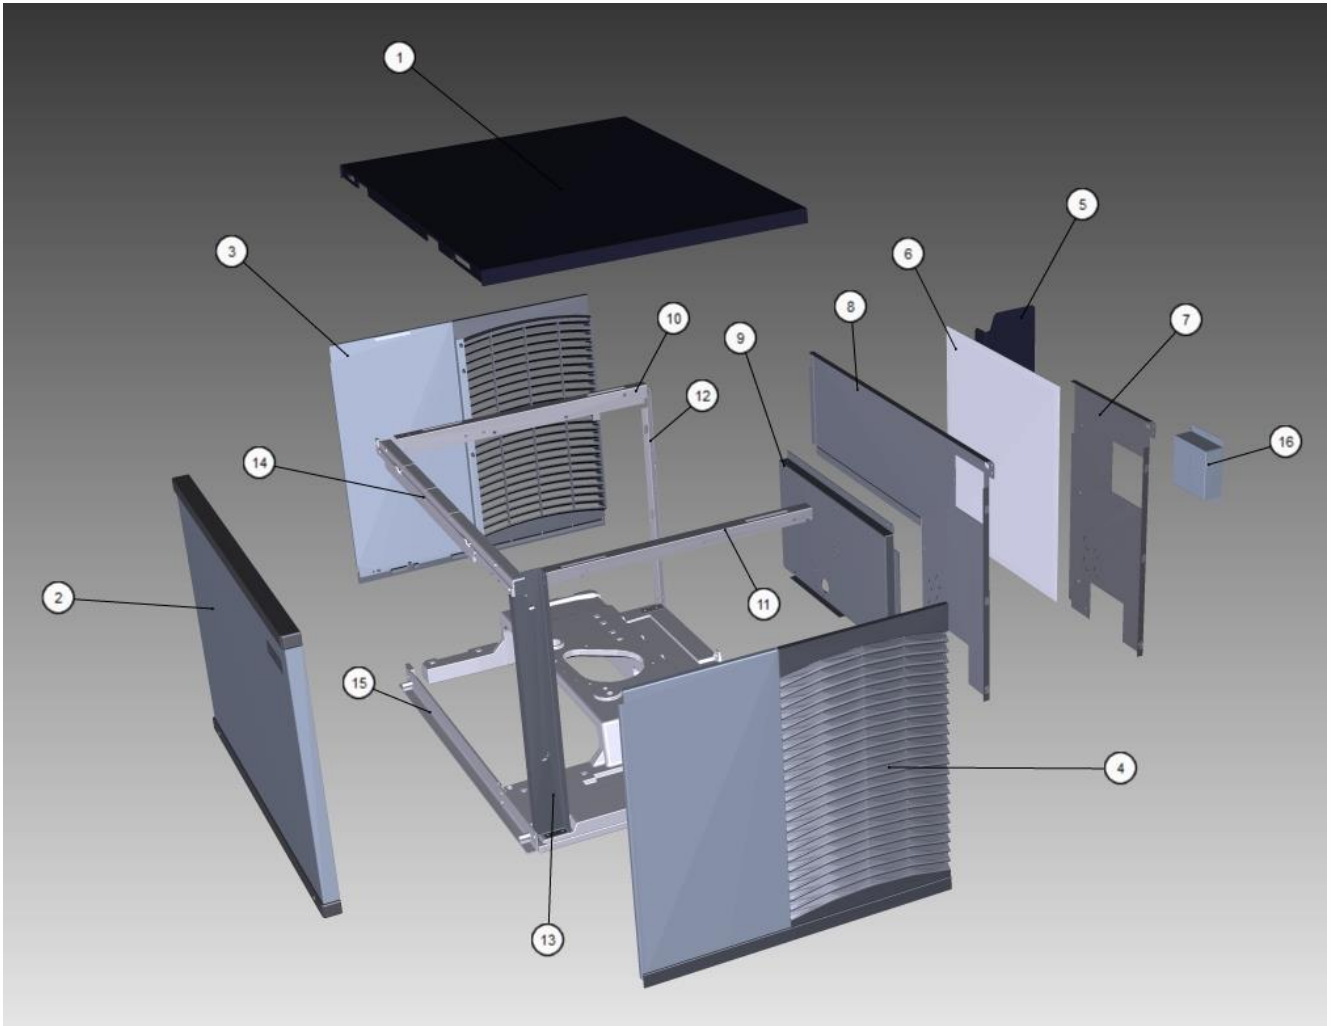

KT0500

KT0500 Panels

KT0500 Panels

KT0500 Panels

Manitowoc

KT0500

KT0500 Panels

#	PART #	DESCRIPTION	QTY	Note
1	000010523	Top Cover		
2	000012139	Front Panel		
2a	000010600	Door - Drip Lip		
2b	000010294	Door Seal		
2c	000010293	Front Panel Mounting Brackets		
2d	000008023	Screw - #8-32 x 0.875"		
3	000011272	Left Side Panel		[1]
4	000011271	Right Side Panel		[2]
5	000007314	Air Baffle Assembly		
6	3005569	Air Filter - 14.29" x 16.94"		
7	000011086	Back Panel - Air-cooled		
8	000011092	Back Panel - Water-cooled and Remote Air-cooled		
9	000010603	Back Coupling Panel - Water-cooled/Remote		
10	6068649	Left Top Channel		
11	000011032	Right Top Channel		
12	000011100	Left Corner Post		
13	000011326	Right Corner Post		
14	000010269	Front Top Support		
15	000010268	Bottom Door Frame		
15a	000001127	Tapping Plate - Panel Hinge Screws		
16	6067289	Rear Connection Box		
16a	6067299	Cover - Rear Connection Box		
17	000012225	Cartoning		
18	000012003	Bulkhead Gasket		

PART NOTES:

- [1] - Includes panel louver, panel trim bottom, left side panel and dual lock-low profile fastener.
- [2] - Includes panel louver, panel trim bottom, right side panel and dual lock-low profile fastener.