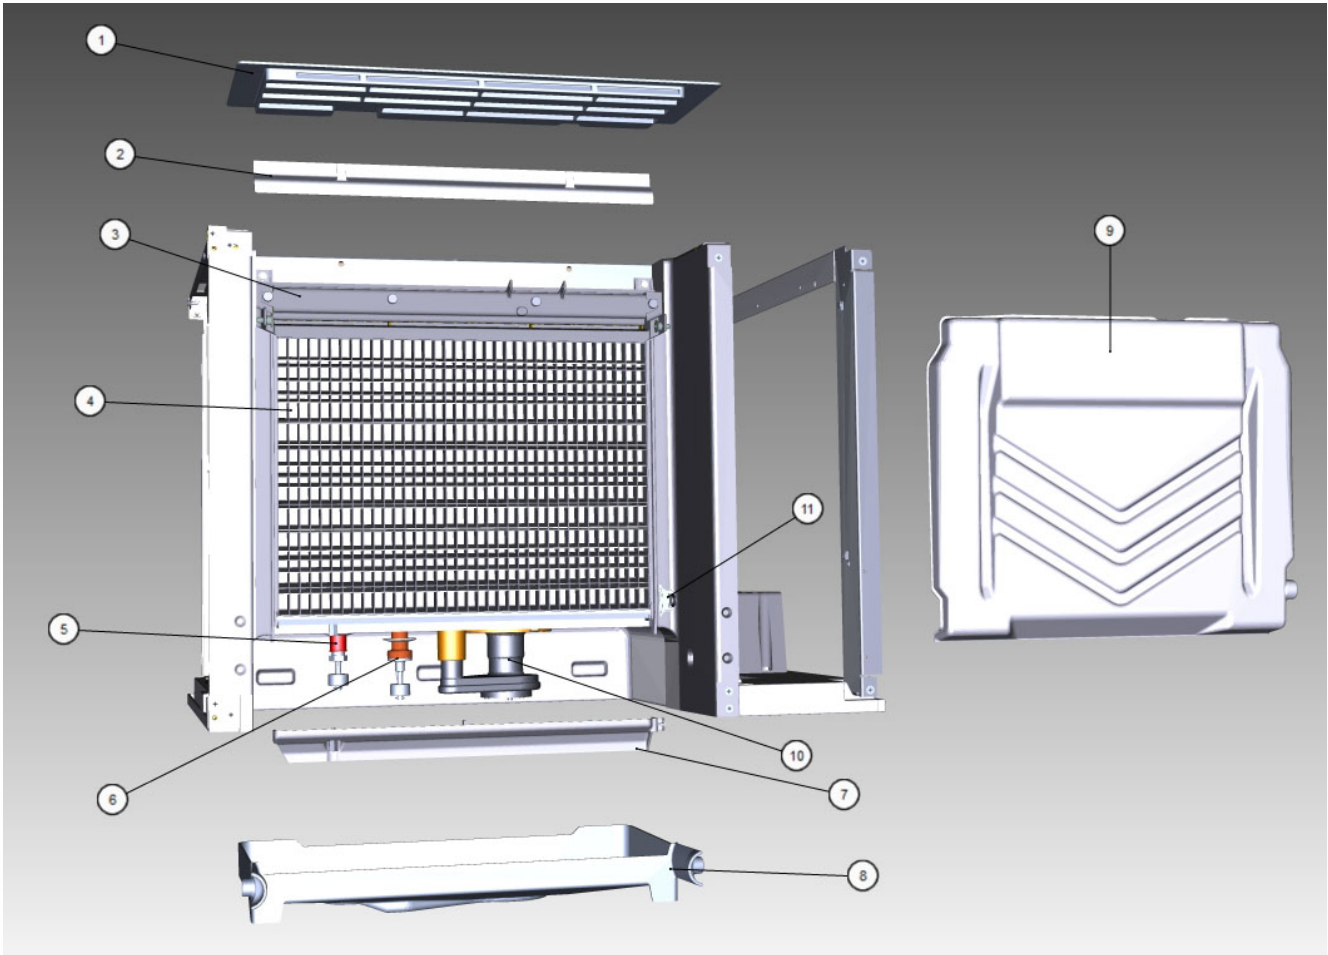

KT0500

KT0500 Evaporator Compartment

KT0500 Evaporator Compartment

KT0500 Evap Comp

Manitowoc

KT0500

KT0500 Evaporator Compartment

#	PART #	DESCRIPTION	QTY	Note
1	000009055	Foodzone Seal Panel - 30"		[1]
2	4008469	Evaporator Top Filler Panel		[2]
2a	5202099	Screw - #10-24 x 0.5" PHIL		
3	7602193	Water Distribution Tube - 30"		
3a	5004799	Thumbscrew SS - #8-32 x 0.375"		
3b	5004629	O-Ring - 0.125" ID		
4		Evaporator Assembly		
4a	7602839	Evaporator - Dice Cube		
4b	7602849	Evaporator - Half Dice Cube		
4c	5004619	Screw - #12-16 x 0.687"		
5	000012651	Ice Thickness Float		
5a	000010630	Bracket - Ice Thickness Float		
6	000012649	Harvest Float		
6a	000010818	Bracket - Harvest Float		
7	7602213	Water Diverter - 30" Models		
7a	5305123	Thumbscrew SS - #8-32 x 0.44"		
8	000010828	Water Trough - 30"		
9	4010979	Water Curtain		
10		Water Pump - See Note for Usage		
10a	8251129	Water Pump - 115V/60 Hz		[3]
10b	8252109	Water Pump - 230V/50-60 Hz		[4]
10c	000010244	Water Pump Mount		
10d	5004659	Water Pump Base O-Ring - 4.00" ID		
10e	5004679	Water Pump Outlet O-Ring - 0.875" ID		
11	000010510	Magnetic Bin Switch		
12	7602203	Evaporator Top Frame Assembly - 30"		[5]
13	4009613	Evaporator Bottom Frame Assembly		
13a	5429139	Hex Nut - #8-32 Brass		

PART NOTES:

- [1] - Snaps into Place
- [2] - Includes Cover and Instructions
- [3] - Includes o-rings.
- [4] - Includes o-rings.
  230V/50 Hz
- [5] - Includes top frame disks and hex nuts.

KT0500 Evaporator Compartment