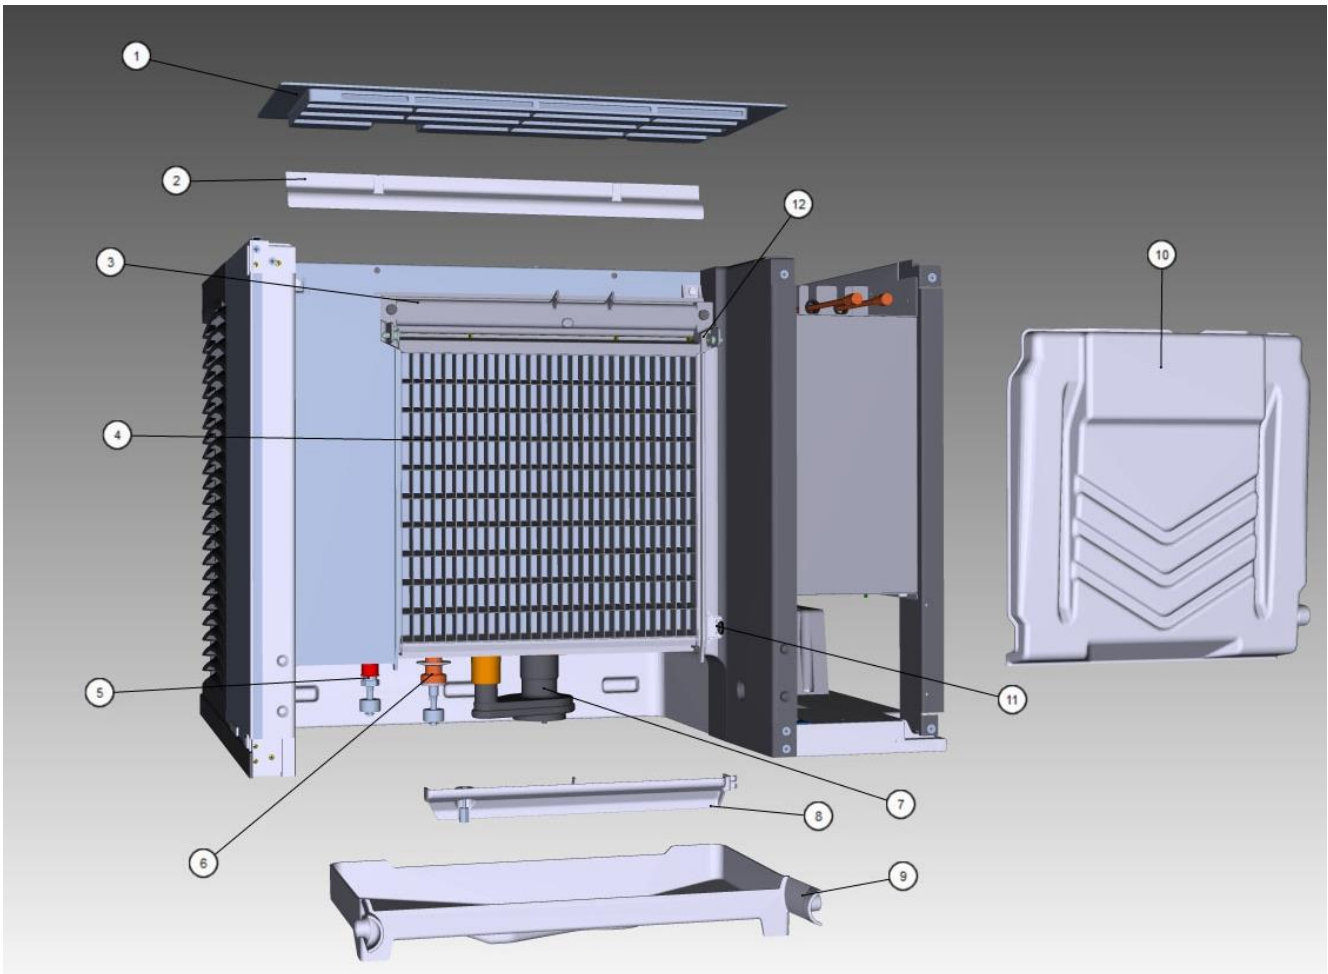

KT0300

KT0300 Evaporator Compartment

KT0300 Evaporator Compartment

KT0300 Evap Comp

Manitowoc

KT0300

KT0300 Evaporator Compartment

#	PART #	DESCRIPTION	QTY	Note
1	000009055	Foodzone Seal Panel - 30"		[1]
2	4008469	Evaporator Top Filler Panel		[2]
2a	6063339	Bracket - Top Filler Panel		
2b	5202099	Screw - #10-24 x 0.5" PHIL		
3	7602789	Water Distribution Tube - 22"		
4		Evaporator		
4a	7602879	Evaporator - Dice Cube		
4b	7602889	Evaporator - Half Dice Cube		
5	000012651	Ice Thickness Float		
5a	000010630	Bracket - Ice Thickness Float		
6	000012649	Harvest Float		
6a	000010818	Bracket - Harvest Float		
7		Water Pump		
7a	2008929-ORA	Water Pump - 115V/60 Hz		
7b	2008949	Water Pump - 230V/50 Hz		[3]
8	7602779	Water Diverter - 22" Models		
8a	5305123	Thumbscrew SS - #8-32 x 0.44"		
9	000010828	Water Trough - 30"		
10	4011189	Water Curtain		
11	000010510	Magnetic Bin Switch		
12	7602799	Evaporator Top Frame Assembly - 22"		[4]
12a	4010463	Evaporator Bottom Frame Assembly		
12b	5429139	Hex Nut - #8-32 Brass		
13	5004799	Thumbscrew SS - #8-32 x 0.375"		
14	5004629	O-Ring - 0.125" ID		
15	5004619	Screw - #12-16 x 0.687"		
16	5004659	Water Pump Base O-Ring - 4.00" ID		
17	5004679	Water Pump Outlet O-Ring - 0.875" ID		
18	000010244	Water Pump Mount		

PART NOTES:

- [1] - Snaps into Place
- [2] - Includes Cover and Instructions
- [3] - Includes O-Rings
- [4] - Includes top frame disks and hex nuts.

KT0300 Evaporator Compartment