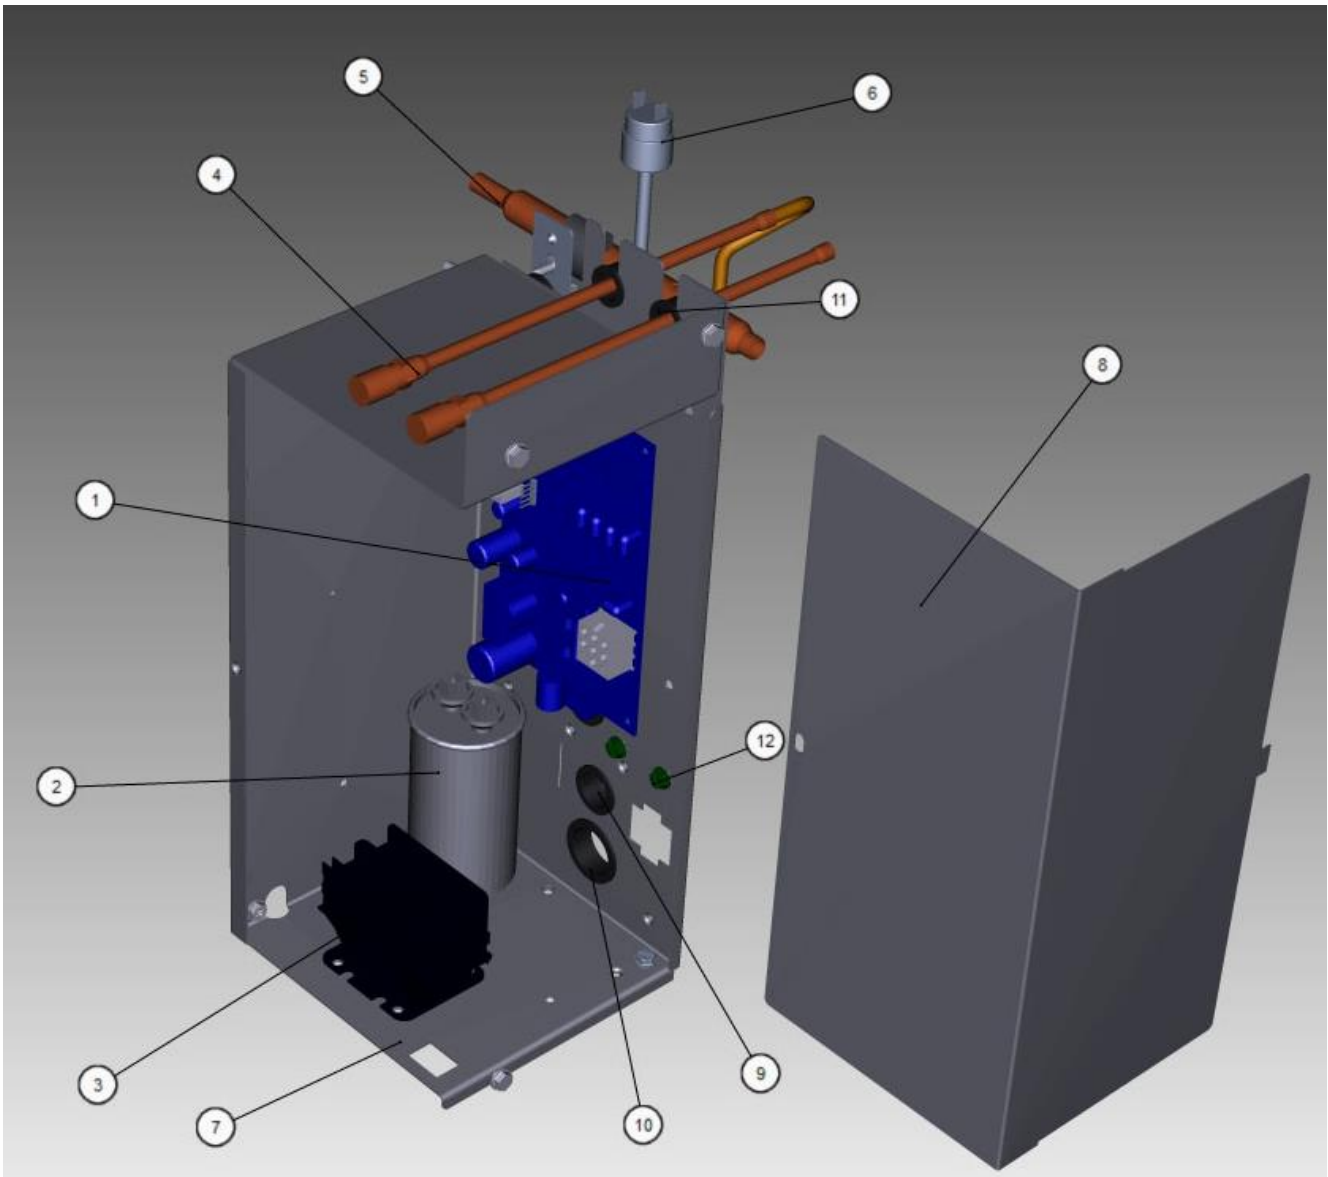

KT0300

KT0300 Control Box

KT0300 Control Box

KT0300 Control Box

KT0300

KT0300 Control Box

#	PART #	DESCRIPTION	QTY	Note
1	000015302	Control Board Assembly		[1]
1a	000015010	Fuse - 3.15A		
1b	4302253	Control Board Mounting Supports		
2		Run Capacitor - See Note for Usage		
2a	000000028	Run Capacitor - 115-230V/50-60 Hz/1 Ph		[2]
2b	000010714	Run Capacitor - 230V/60 Hz/1 Ph		
2c	000010715	Run Capacitor - 230V/50-60 Hz/1 Ph		
2d	000010711	Bracket - Run Capacitor		
3		Contactator		
3a	2006589	Contactator - 115V/60 Hz/1 Ph		
3b	2006599	Contactator - 230V/50-60 Hz/1 Ph		
4	8373263	Access Valve - 7.25" L		[3]
4a	7626843	Valve Cores		
4b	000012264	Refrigeration Service Valve Assembly - 0.3125"		[4]
5	000011170	Manifold Strainer		
5a	6058571	Bracket - Access Valves/Manifold Strainer		
5b	000010699	Grommet - Manifold Strainer		
6	000013576	High Pressure Cut-out 450-600 psig		
7	000013819	Control Box		
8	000012138	Control Box Cover		
9	2501409	Bushing - 0.875"		
10	2500019	Bushing - 1.187"		
11	2502189	Bushing - 0.625"		
12	5202169	Screw - #10-24 x 0.5" Ground		
13	000014323	PTCR - 12A		
13a	8505013	PTCR Mounting Bracket		
13b	5004129	Screw - #6 x 0.5"		
14	2007939	Toggle Switch		
14a	000010724	Wiring Harness - Toggle Switch		
15	000013531	Fan Cycling Control - 335-275 psig		
16	5202069	Screw - #10-24 x 0.5" HEX		
17	5573209	Star Washer		
18		Wiring Harness - Control Box		
18a	000013969	Control Box Wiring Harness - 115V/60 Hz/1 Ph		
18b	000013971	Control Box Wiring Harness - 230V/60 Hz/1 Ph		
19	000007185	Wiring Harness - Compressor Compartment - Air-cooled		
20	000011182	Wiring Harness - Compressor - Samsung		
21	000010511	Wiring Harness - Float Switch to Control Box		

PART NOTES:

- [1] - Includes board and instructions.
- [2] - 115V
- [3] - 60 Hz
- [4] - 50 Hz

KT0300 Control Box