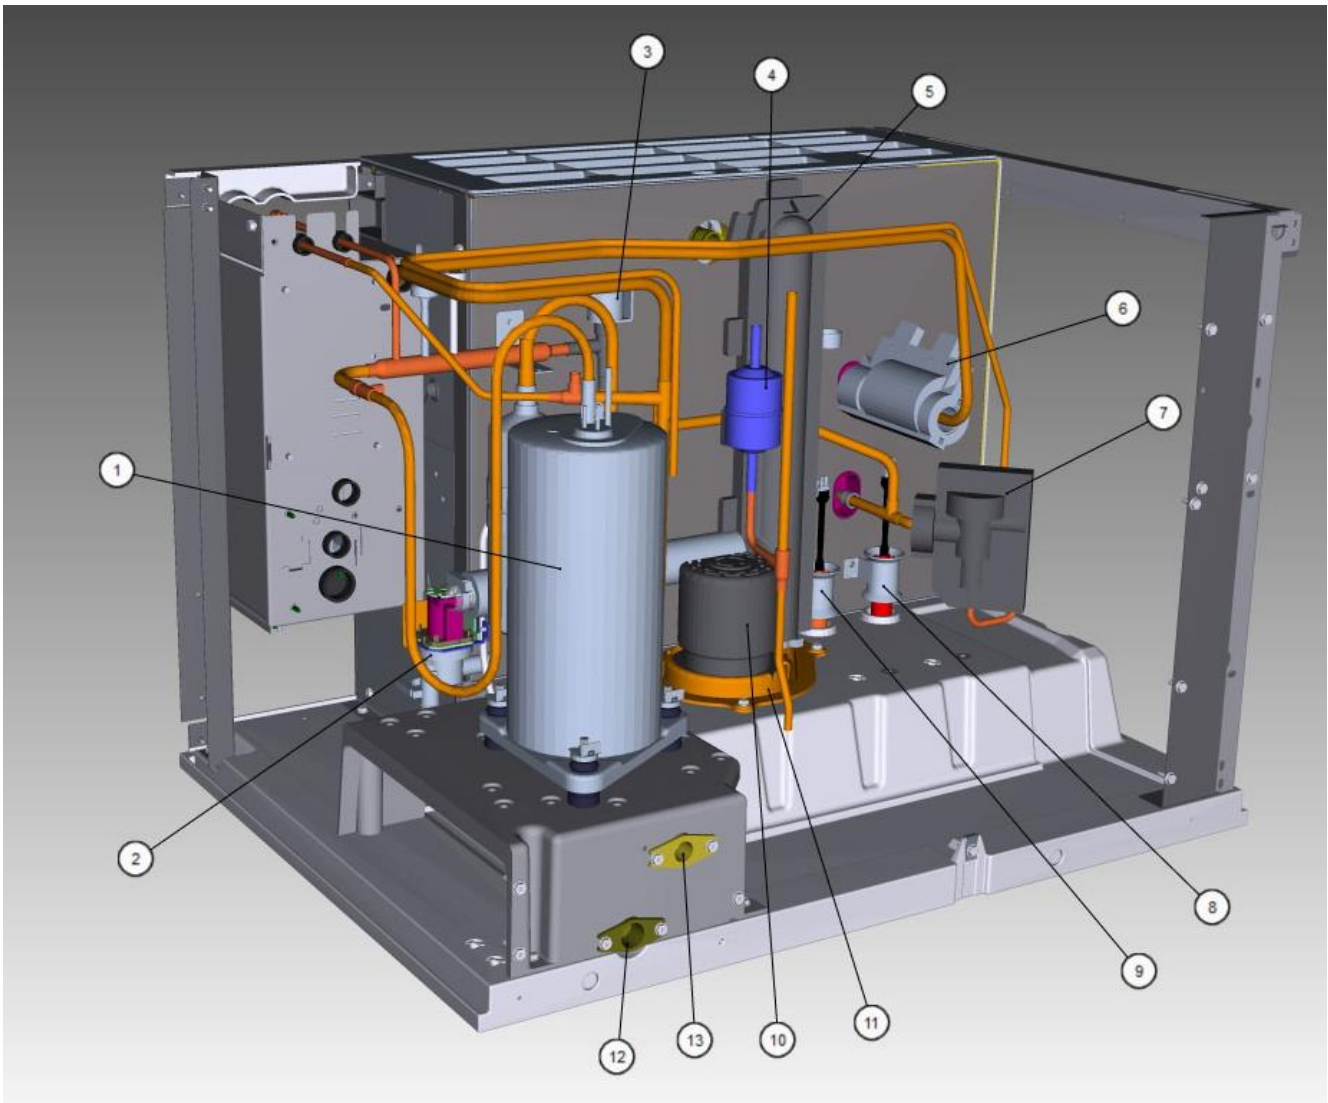

KT0300

KT0300 Refrigeration Compartment - Common Components

KT0300 Refrigeration Compartment - Common Components

KT0300 Refrigeration Compartment

Manitowoc

KT0300

KT0300 Refrigeration Compartment - Common Components

#	PART #	DESCRIPTION	QTY	Note
1		Compressor		
1a	000010460	Compressor - Samsung - 115V/60 Hz/1 Ph		[1]
1b	000010461	Compressor - Samsung - 230V/50 Hz/1 Ph		[1]
1c	000012000	Accumulator		
1d	000011999	Dual Tie Clamps - Plastic		
2		Water Dump Valve		
2a	000014062	Water Dump Valve - 115V/60 Hz		
2b	000014063	Water Dump Valve - 208-230V/50-60 Hz		
2c	6058459	Mounting Bracket - Water Dump Valve		
2d	4420383	Clear Tubing - 0.625" ID		
3		Harvest Valve		
3a	000007029	Solenoid Valve 0.375" x 0.375" Including 115V/50-60 Hz Electrical Coil		[2]
3b	000005156	Solenoid Valve Coil Only - 115V/60 Hz		
3c	000007028	Solenoid Valve 0.375" x 0.375" Including 208-230V/50-60 Hz Electrical Coil		[2]
3d	000005157	Solenoid Valve Coil Only - 230V/50-60 Hz		
4	000015361	Drier with Access Port - 0.25"		
5	000015402	Insulated Tube		
5a	5650609	Snap Clamp - 1.0" ID		
5b	5650709	Snap Clamp - 0.8" x 0.9" ID		
6	000002719	Valve Insulation Boot - Bulb - Danfoss		
6a	5650529	Clamp - Expansion Valve Bulb		
6b	3000833	Strap - Expansion Valve Bulb - 0.375"		
7	000015014	Expansion Valve		
7a	4000403	Insulation Boot - Valve Body		
8	000012651	Ice Thickness Float		
8a	000010630	Bracket - Ice Thickness Float		
9	000012649	Harvest Float		
9a	000010818	Bracket - Harvest Float		
10		Water Pump		
10a	2008929-ORA	Water Pump - 115V/60 Hz		
10b	2008949	Water Pump - 230V/50 Hz		[3]
11	000010244	Water Pump Mount		
12	000005423	Female Wing Adapter - 0.5"		
12a	000001382	Vinyl Tubing 0.625" ID		
12b	6038831	Insulation - 0.88" ID x 0.25" W x 13.5" L		
12c	5650709	Snap Clamp - 0.8" x 0.9" ID		
13	8706093	Female Wing Adapter - Brass - 0.375"		[4]
13a	1360961	Male Connector - 0.375"		
14		Water Inlet Valve		
14a	000009120	Water Inlet Valve - 115V/60 Hz/1 Ph		[5]
14b	000009126	Water Inlet Valve - 208-230V/50-60 Hz		[5]
15	6061709	Compressor Mounting Base		[6]
16		Rubber Grommet - See Note for Usage		
16a	000010851	Rubber Grommet		[7]
16b	000014348	Rubber Grommet		[8]

KT0300 Refrigeration Compartment - Common Components