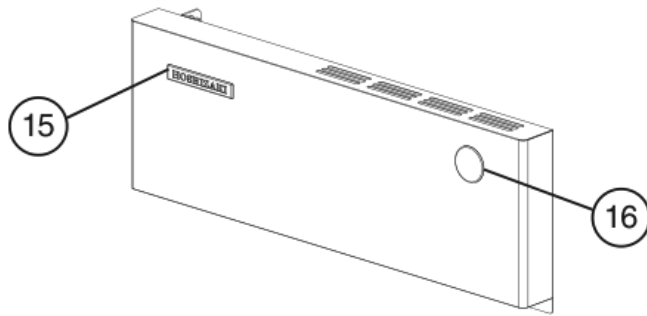

F. Accessories & Labels
PTR2SSB-XXXX
U-5 to E-5

Title: F. Accessories & Labels Model: PTR2SSB-XXXX											
Index No.	Description	Material or Model Number	Part Number	Required Number							
				U-5 to A-5 (H)	A-5 (J) to E-5						
1	Shelf Kit (3 Pack) (includes items 2 and 3)	HS-3550	3A4447A01	2	2						
2	Shelf		3A1387-01	6	6						
3	Shelf Clip		428957-01	24	24						
4	Center Shelf Kit (3 Pack) (includes items 5 and 6)	HS-3510	3A4451A01	1	1						
5	Center Shelf		2A1579-01	3	3						
6	Shelf Clip		428957-01	3	3						
7	Leg Kit (4 pack)	HS-3512	4A0930-01	1	-						
	Caster Kit (includes two each of items 8 and 9)	HS-3546	4A4712G01		1						
8	Caster		4A1347-01		2						
9	Brake Caster		4A1347-02		2						
10	Caster Shim Kit	HS-3590	4A3659A01		1						
11	Emblem		4A0560-01	2	2						
12	Penguin Label		456246-02	2	2