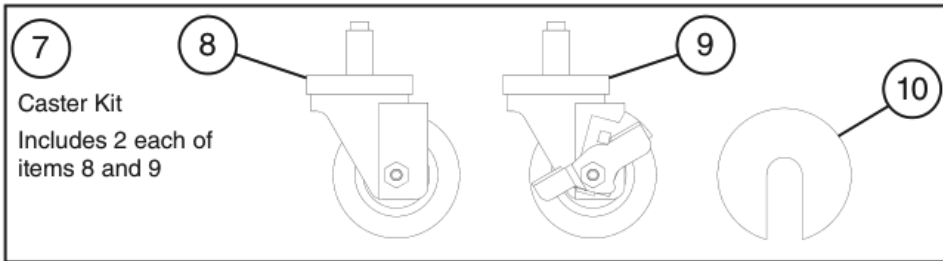

F. Accessories & Labels
PTR2SSB-XXXX
U-5 to E-5

Title: F. Accessories & Labels Model: PTR2SSB-XXXX											
Index No.	Description	Material or Model Number	Part Number	Required Number							
				U-5 to A-5 (H)	A-5 (J) to E-5						
1	Shelf Kit (3 Pack) (includes items 2 and 3)	HS-3550	3A4447A01	2	2						
2	Shelf		3A1387-01	6	6						
3	Shelf Clip		428957-01	24	24						
4	Center Shelf Kit (3 Pack) (includes items 5 and 6)	HS-3510	3A4451A01	1	1						
5	Center Shelf		2A1579-01	3	3						
6	Shelf Clip		428957-01	3	3						
7	Leg Kit (4 pack)	HS-3512	4A0930-01	1	-						
	Caster Kit (includes two each of items 8 and 9)	HS-3546	4A4712G01		1						
8	Caster		4A1347-01		2						
9	Brake Caster		4A1347-02		2						
10	Caster Shim Kit	HS-3590	4A3659A01		1						
11	Emblem		4A0560-01	2	2						
12	Penguin Label		456246-02	2	2