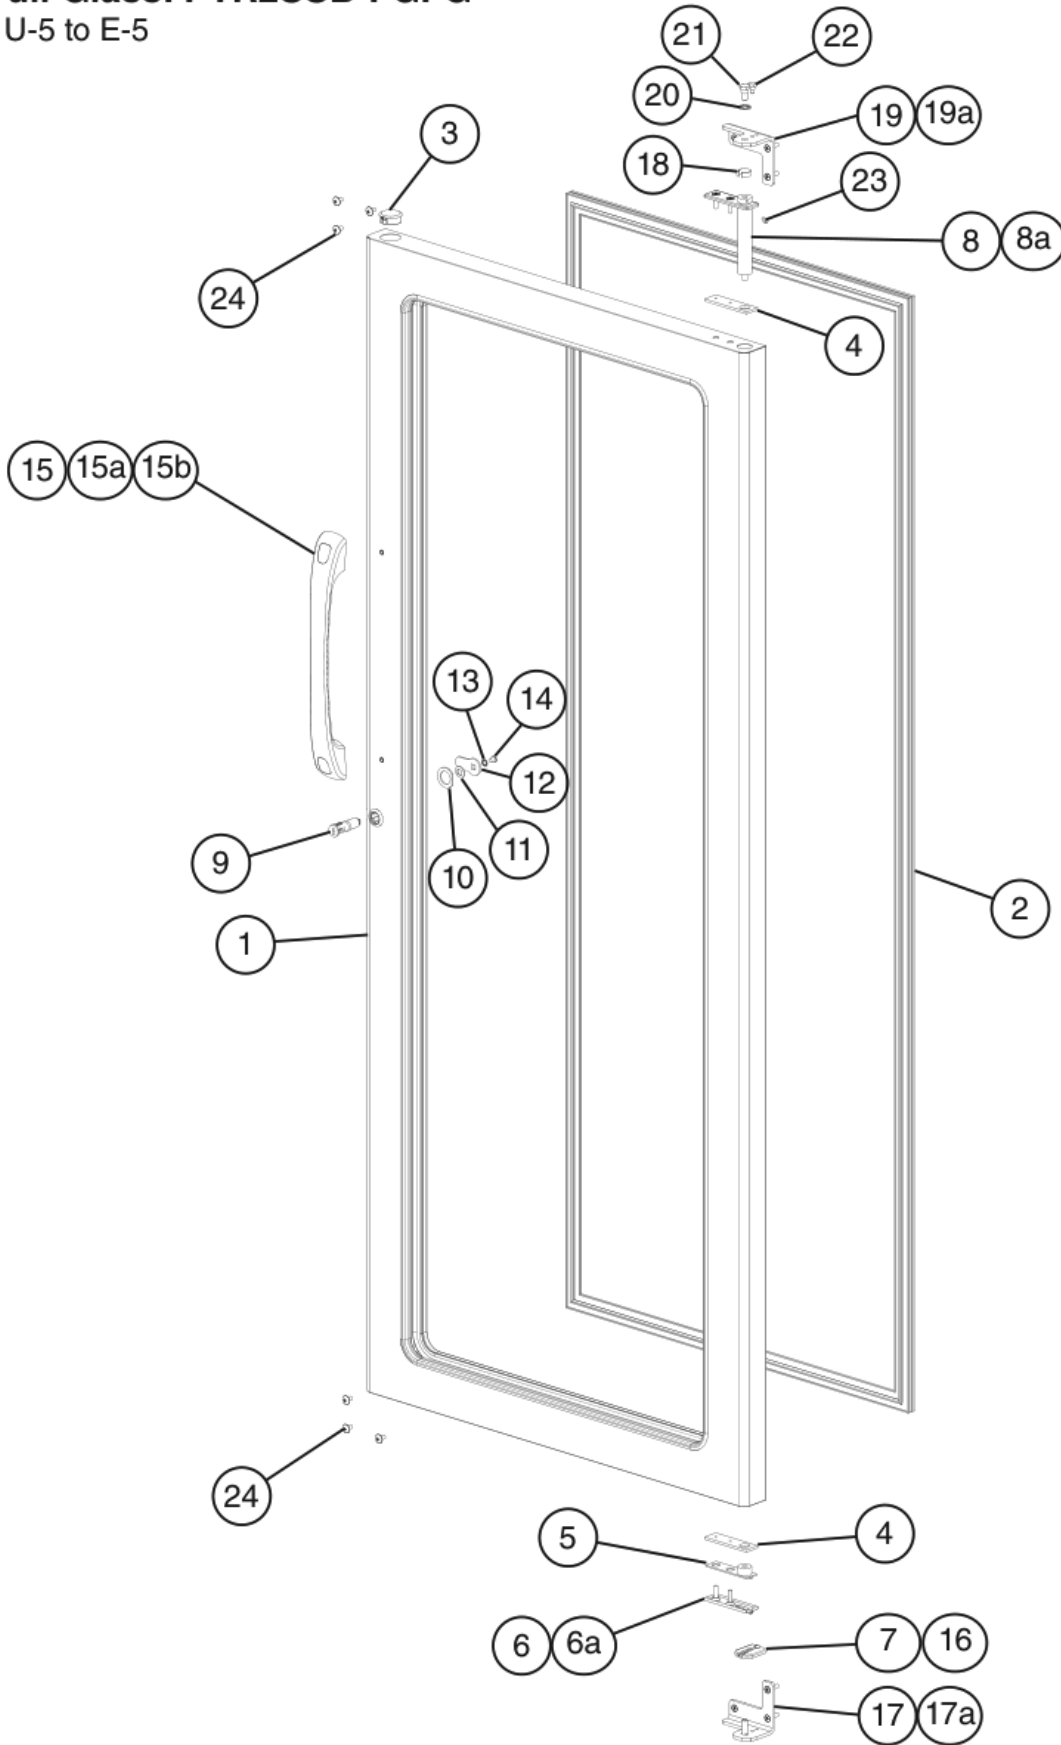

E. Door-Right Hinged
Full Glass: PTR2SSB-FGFG
U-5 to E-5

Title: E. Door-Right Hinged Model: Full Glass: PTR2SSB-FGFG											
Index No.	Description	Material or Model Number	Part Number	U-5 to E-5	Required Number						
1	Right Full Glass Door (includes items 2 through 7a)		2A4424G01	1							
2	Door Gasket		3A0273-01	1							
3	Locking Hole Plug		4A0586-06	1							
4	Foam Pad		4A2257-01	2							
5	Right Hinge Bottom Bushing		4A0439-01	1							
6	Male Right Hinge Bottom Plate		4A0440-01	1							
6a	Countersunk Screw	5x20, SS	7C42-0520	2							
7	Stop Plate Screw		4A0483-01	1							
8	Right Hinge Spring Cartridge		4A0438-01	1							
8a	Countersunk Screw	5x20, SS	7C42-0520	2							
9	Door Lock Tumbler (includes Key 4A0460-01)		4A0462-01	1							
10	Door Lock Washer		4A0670-01	1							
11	Door Lock Stop Washer		4A0458-01	1							
12	Door Lock Cam		4A0228-01	1							
13	Door Lock Lock Washer		4A0459-01	1							
14	Door Lock Screw		4A0461-01	1							
15	Handle		115365-01	1							
15a	Bolt Screw		449879-08	2							
15b	Handle Cap		360643-01	2							
16	Female Right Hinge Bottom Plate		4A0441-01	1							
17	Lower Right (LR) Door Hinge Bracket		3A1626-01	1							
17a	Countersunk Screw	5x20, SS	7C42-0520	3							
18	Hinge Bushing Cover		4A0445-01	1							
19	Upper Right (UR) Door Hinge Bracket		3A1580-01	1							
19a	Countersunk Screw	5x20, SS	7C42-0520	3							
20	Hinge Lock Washer		4A0553-01	1							
21	Top Hinge Pivot Pin		4A2179-01	1							
22	Hinge Stop Pin		4A2180-01	1							
23	Hinge Tension Screw		4A0446-01	1							
24	Truss Head Screw (filler)	5x10, SS	7C32-0510	6