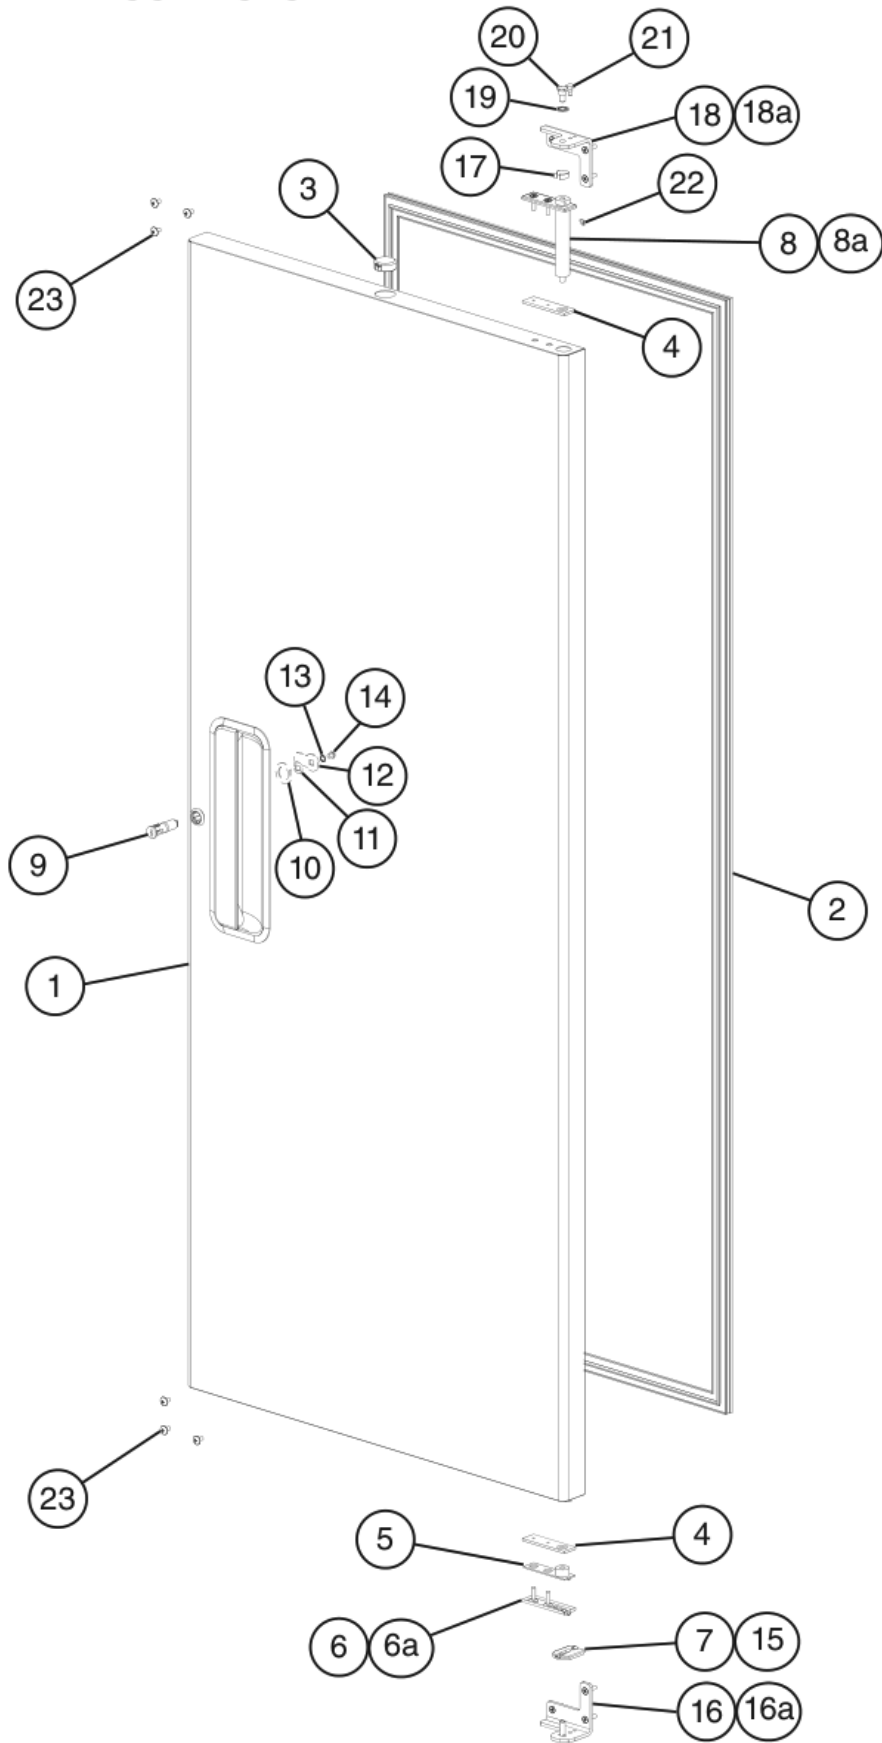

E. Door-Right Hinged
Full Solid: PTR2SSB-FSFS
T-6 to U-5

Title: E. Door-Right Hinged Model: Full Solid: PTR2SSB-FSFS										
Index No.	Description	Material or Model Number	Part Number	Required Number						
				T-6 to U-5						
1	Right Solid Door (includes items 2 through 8)		2A3940G01	1						
2	Door Gasket		3A0273-01	1						
3	Locking Hole Plug		4A0586-06	1						
4	Foam Pad		4A2257-01	2						
5	Right Hinge Bottom Bushing		4A0439-01	1						
6	Male Right Hinge Bottom Plate		4A0440-01	1						
7	Stop Plate Screw		4A0483-01	1						
6a	Countersunk Screw	5x20, SS	7C42-0520	2						
8	Right Hinge Spring Cartridge		4A0438-01	1						
8a	Countersunk Screw	5x20, SS	7C42-0520	2						
9	Door Lock Tumbler (includes Key 4A0460-01)		4A0462-01	1						
10	Door Lock Washer		4A0670-01	1						
11	Door Lock Stop Washer		4A0458-01	1						
12	Door Lock Cam		4A0228-01	1						
13	Door Lock Lock Washer		4A0459-01	1						
14	Door Lock Screw		4A0461-01	1						
15	Female Right Hinge Bottom Plate		4A0441-01	1						
16	Lower Right (LR) Door Hinge Bracket		3A1626-01	1						
16a	Countersunk Screw	5x20, SS	7C42-0520	3						
17	Hinge Bushing Cover		4A0445-01	1						
18	Upper Right (UR) Door Hinge Bracket		3A1580-01	1						
18a	Countersunk Screw	5x20, SS	7C42-0520	3						
19	Hinge Lock Washer		4A0553-01	1						
20	Top Hinge Pivot Pin		4A2179-01	1						
21	Hinge Stop Pin		4A2180-01	1						
22	Hinge Tension Screw		4A0446-01	1						
23	Truss Head Screw (filler)	5x10, SS	7C32-0510	6