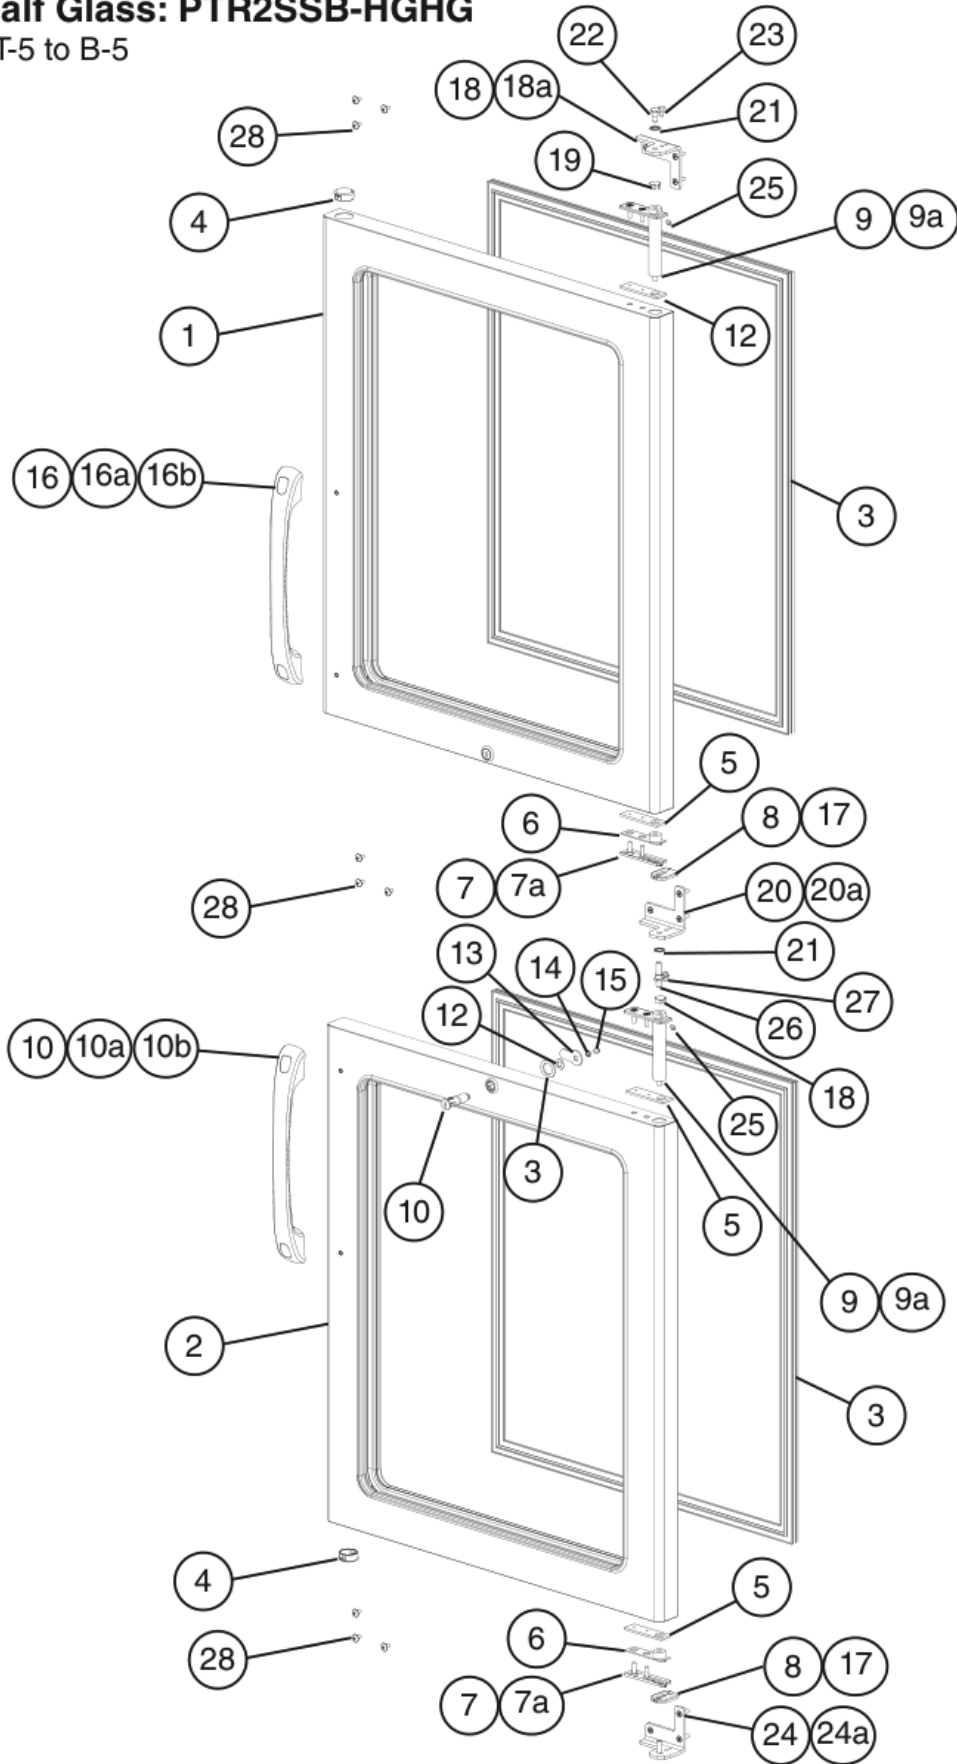

E. Door-Right Hinged
Half Glass: PTR2SSB-HGHG
T-5 to B-5

Title: E. Door-Right Hinged Model: Half Glass: PTR2SSB-HGHG											
Index No.	Description	Material or Model Number	Part Number	Required Number							
				T-5 to B-5							
1	Upper Right/Lower Left Half Glass Door (includes half the quantities of items 3 through 9a)		2A4419G01	1							
2	Lower Right/Upper Left Half Glass Door (includes half the quantities of items 3 through 9a)		2A4420G01	1							
3	Door Gasket		3A0273-02	2							
4	Locking Hole Plug		4A0586-06	2							
5	Foam Pad		4A2257-01	4							
6	Right Hinge Bottom Bushing		4A0439-01	2							
7	Right Male Hinge Bottom Plate		4A0440-01	2							
7a	Countersunk Screw	5x20, SS	7C42-0520	4							
8	Stop Plate Screw		4A0483-01	2							
9	Right Hinge Spring Cartridge		4A0438-01	2							
9a	Countersunk Screw	5x20, SS	7C42-0520	4							
10	Door Lock Tumbler (includes Key 4A0460-01)		4A0462-01	2							
11	Door Lock Washer		4A0670-01	2							
12	Door Lock Stop Washer		4A0458-01	2							
13	Door Lock Cam		4A0228-01	2							
14	Door Lock Lock Washer		4A0459-01	2							
15	Door Lock Screw		4A0461-01	2							
16	Handle		115365-01	1							
16a	Bolt Screw		449879-08	2							
16b	Handle Cap		360643-01	2							
17	Female Right Hinge Bottom Plate		4A0441-01	2							
18	Upper Right (UR) Door Hinge Bracket		3A1580-01	1							
18a	Countersunk Screw	5x20, SS	7C42-0520	3							
19	Hinge Bushing Cover		4A0445-01	2							
20	Upper Left (UL) Door Hinge Bracket		3A1581-01	1							
20a	Countersunk Screw	5x20, SS	7C42-0520	3							
21	Hinge Lock Washer		4A0553-01	2							
22	Top Hinge Pivot Pin		4A2179-01	1							
23	Top Hinge Stop Pin		4A2180-01	1							
24	Lower Right (LR) Door Hinge Bracket		3A1626-01	1							
24a	Countersunk Screw	5x20, SS	7C42-0520	3							
25	Hinge Tension Screw		4A0446-01	2							
26	Bottom Hinge Pivot Pin		4A1735-01	1							
27	Bottom Hinge Stop Pin		4A1734-01	1							
28	Truss Head Screw (filler)	5x10, SS	7C32-0510	9