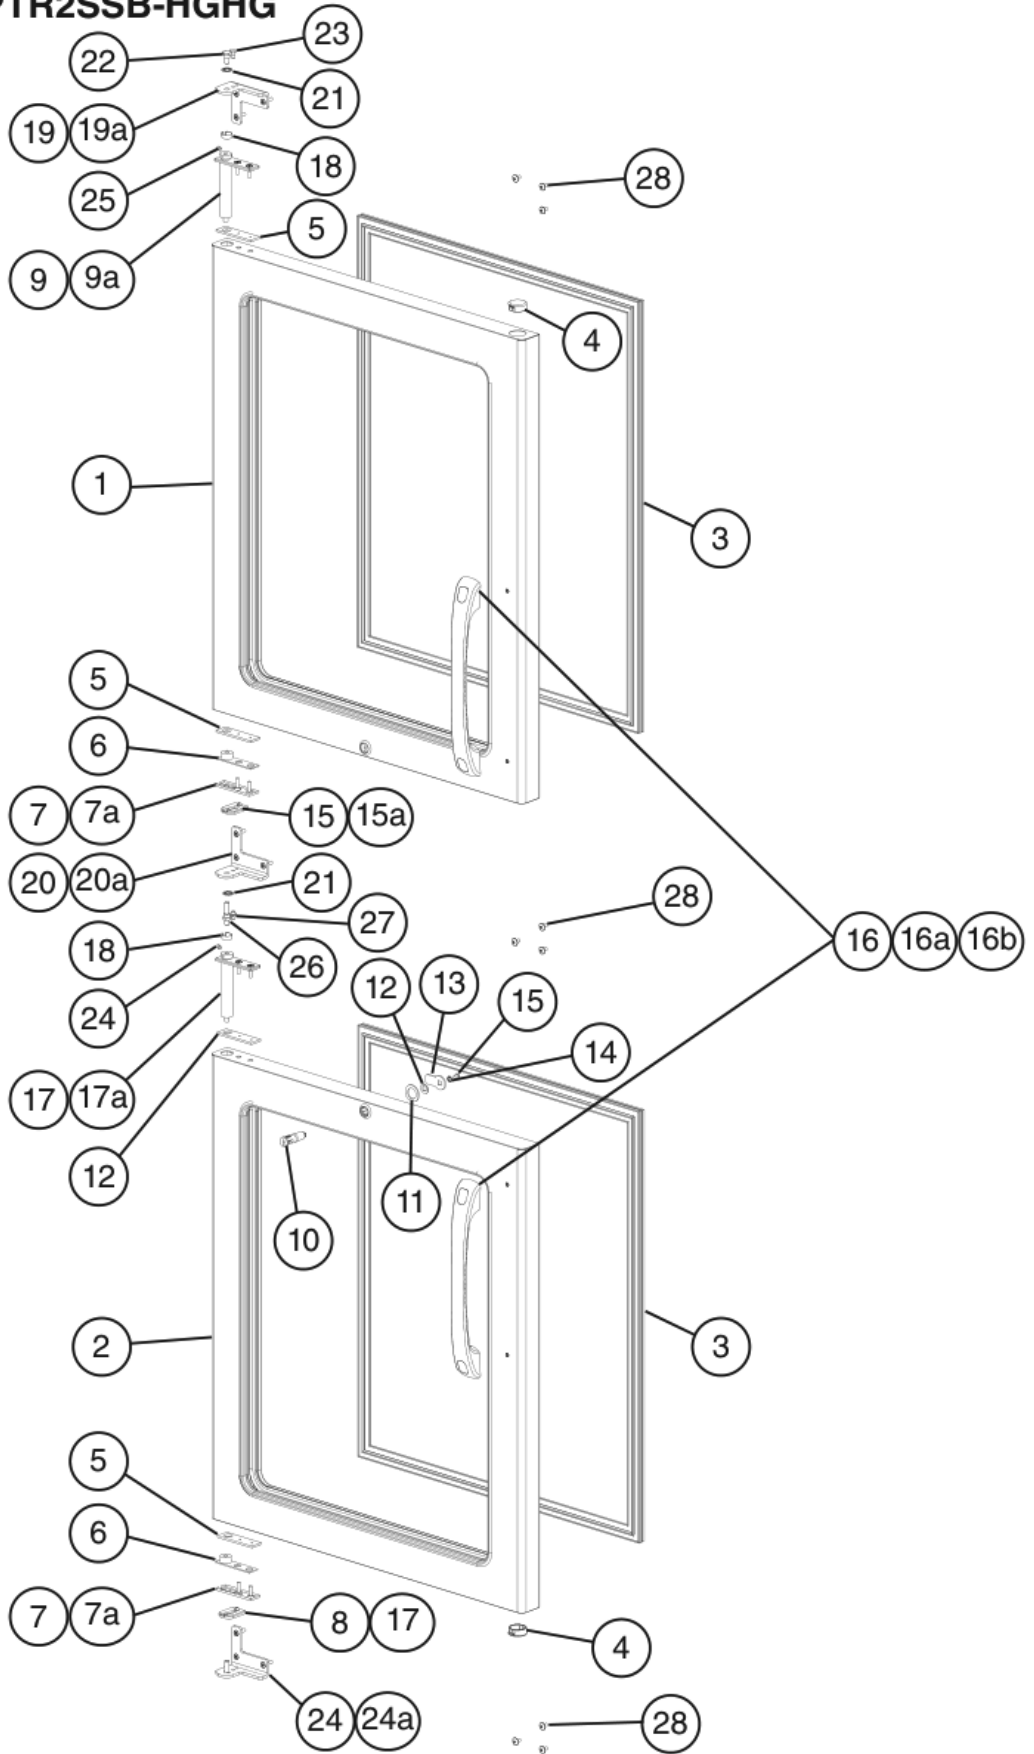

D. Door-Left Hinged
Half Glass: PTR2SSB-HGHG
T-5 to B-5

Title: D Door-Left Hinged Model: Half Glass: PTR2SSB-HGHG											
Index No.	Description	Material or Model Number	Part Number	Required Number							
				T-5 to B-5							
1	UpperLeft/Lower Right Glass Door (includes half the quantities of items 3 through 9a)		2A4416G01	1							
2	Lower Left/Upper Right Glass Door (includes half the quantities of items 3 through 9a)		2A4417G01	1							
3	Door Gasket		3A0273-02	2							
4	Locking Hole Plug		4A0586-06	2							
5	Foam Pad		4A2257-01	4							
6	Left Hinge Bottom Bushing		4A0439-02	2							
7	Male Left Hinge Bottom Plate		4A0440-02	2							
7a	Countersunk Screw	5x20, SS	7C42-0520	4							
8	Stop Plate Screw		4A0483-01	2							
9	Left Hinge Spring Cartridge		4A0438-02	2							
9a	Countersunk Screw	5x20, SS	7C42-0520	4							
10	Door Lock Tumbler (includes Key 4A0460-01)		4A0462-01	2							
11	Door Lock Washer		4A0670-01	2							
12	Door Lock Stop Washer		4A0458-01	2							
13	Door Lock Cam		4A0228-01	2							
14	Door Lock Lock Washer		4A0459-01	2							
15	Door Lock Screw		4A0461-01	2							
16	Handle		115365-01	2							
16a	Bolt Screw		449879-08	4							
16b	Handle Cap		360643-01	4							
17	Female Left Hinge Bottom Plate		4A0441-02	2							
18	Upper Left (UL) Door Hinge Bracket		3A1581-01	1							
18a	Countersunk Screw	5x20, SS	7C42-0520	3							
19	Hinge Bushing Cover		4A0445-01	2							
20	Upper Right (UR) Door Hinge Bracket		3A1580-01	1							
20a	Countersunk Screw	5x20, SS	7C42-0520	3							
21	Hinge Lock Washer		4A0553-01	2							
22	Top Hinge Pivot Pin		4A2179-01	1							
23	Hinge Stop Pin		4A2180-01	1							
24	Lower Left (LL) Door Hinge Bracket		3A1627-01	1							
24a	Countersunk Screw	5x20, SS	7C42-0520	3							
25	Hinge Tension Screw		4A0446-01	2							
26	Bottom Hinge Pivot Pin		4A1735-01	1							
27	Bottom Hinge Stop Pin		4A1734-01	1							
28	Truss Head Screw (filler)	5x10, SS	7C32-0510	9