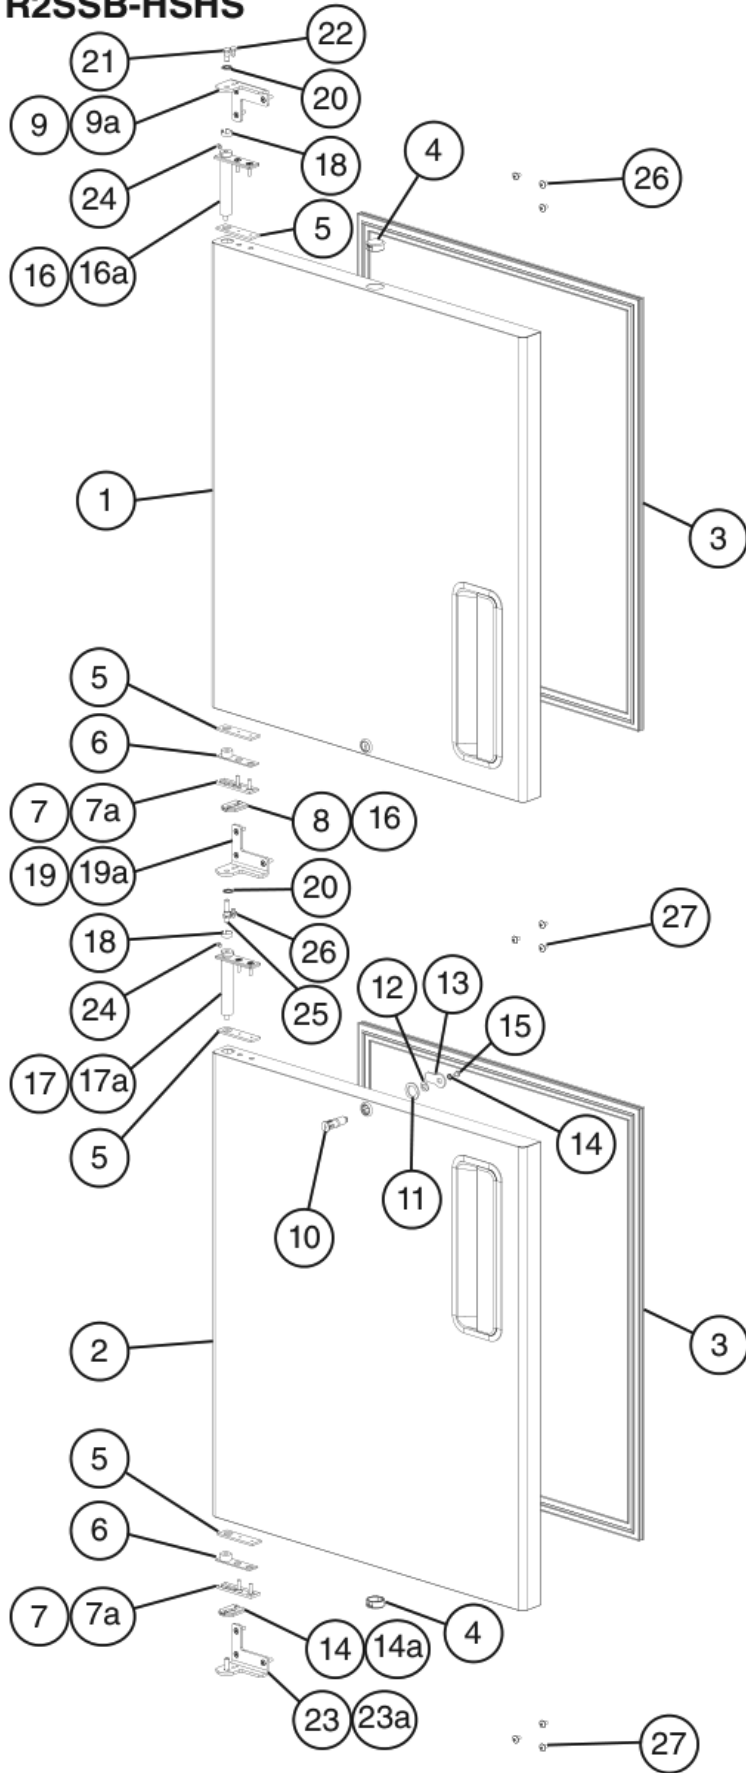

D. Door-Left Hinged
Half Solid: PTR2SSB-HSHS
S-5

Title: D. Door-Left Hinged Model: Half Solid: PTR2SSB-HSHS												
Index No.	Description	Material or Model Number	Part Number	Required Number								
				S-5								
1	UpperLeft/Lower Right Solid Door (includes half the quantities of items 3 through 9a)		2A3937G01	1								
2	Lower Left/Upper Right Solid Door (includes half the quantities of items 3 through 9a)		2A3938G01	1								
3	Door Gasket		3A0273-02	2								
4	Locking Hole Plug		4A0586-06	2								
5	Foam Pad		4A2257-01	4								
6	Left Hinge Bottom Bushing		4A0439-02	2								
7	Male Left Hinge Bottom Plate		4A0440-02	2								
7a	Countersunk Screw	5x20, SS	7C42-0520	4								
8	Stop Plate Screw		4A0483-01	2								
9	Upper Left (UL) Door Hinge Bracket		3A1581-01	1								
9a	Countersunk Screw	5x20, SS	7C42-0520	9								
10	Door Lock Tumbler (includes Key 4A0460-01)		4A0462-01	2								
11	Door Lock Washer		4A0670-01	2								
12	Door Lock Stop Washer		4A0458-01	2								
13	Door Lock Cam		4A0228-01	2								
14	Door Lock Lock Washer		4A0459-01	2								
15	Door Lock Screw		4A0461-01	2								
16	Female Left Hinge Bottom Plate		4A0441-02	2								
17	Left Hinge Spring Cartridge		4A0438-02	2								
17a	Countersunk Screw	5x20, SS	7C42-0520	4								
18	Hinge Bushing Cover		4A0445-01	2								
19	Upper Right (UR) Door Hinge Bracket		3A1580-01	1								
19a	Countersunk Screw	5x20, SS	7C42-0520	9								
20	Hinge Lock Washer		4A0553-01	2								
21	Top Hinge Pivot Pin		4A2179-01	1								
22	Hinge Stop Pin		4A2180-01	1								
23	Lower Left (LL) Door Hinge Bracket		3A1627-01	1								
23a	Countersunk Screw	5x20, SS	7C42-0520	9								
24	Hinge Tension Screw		4A0446-01	2								
25	Pivot Pin		4A1735-01	1								
26	Stop Pin		4A1734-01	1								
27	Truss Head Screw (filler)	5x10, SS	7C32-0510	9