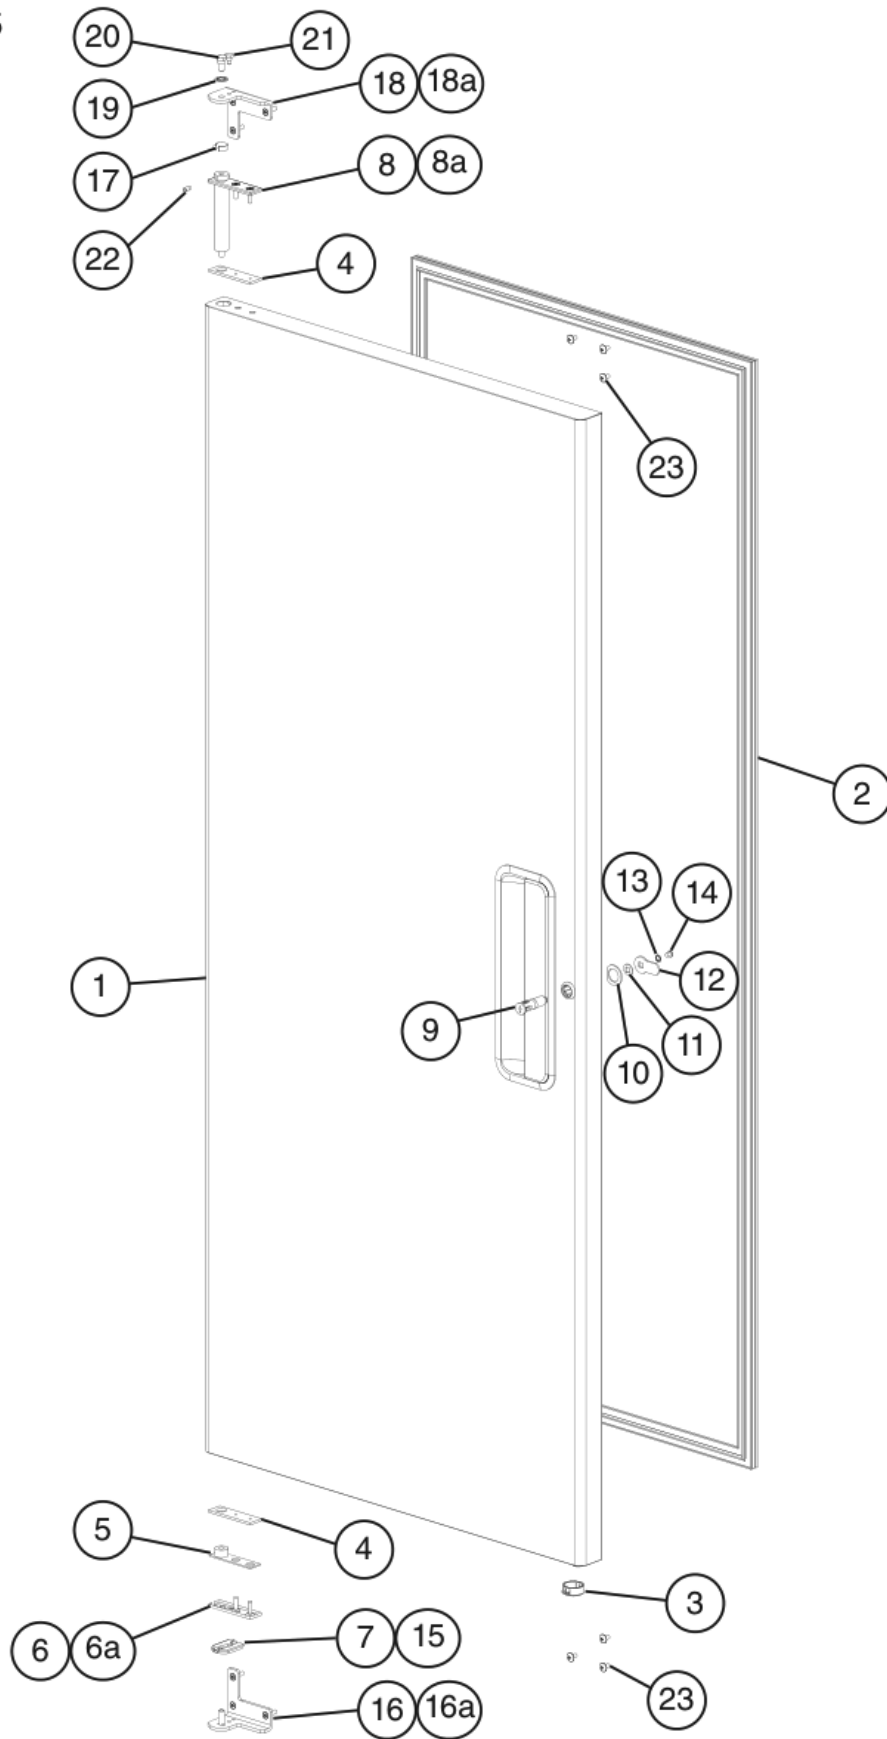

D. Door-Left Hinged
Full Solid: PTR2SSB-FSFS
T-5 to U-5

Title: D. Door-Left Hinged Model: Full Solid: PTR2SSB-FSFS												
Index No.	Description	Material or Model Number	Part Number	T-5 to U-5	Required Number							
1	Left Full Solid Door Subassy (includes items 2 through 8)		2A3942G01	1								
2	Door Gasket		3A0273-01	1								
3	Locking Hole Plug		4A0586-06	1								
4	Foam Pad		4A2257-01	2								
5	Left Hinge Bottom Bushing		4A0439-02	1								
6	Male Left Hinge Bottom Plate		4A0440-02	1								
6a	Countersunk Screw	5x20, SS	7C42-0520	2								
7	Stop Plate Screw		4A0483-01	1								
8	Left Hinge Spring Cartridge		4A0438-02	1								
8a	Countersunk Screw	5x20, SS	7C42-0520	2								
9	Door Lock Tumbler (includes Key 4A0460-01)		4A0462-01	1								
10	Door Lock Washer		4A0670-01	1								
11	Door Lock Stop Washer		4A0458-01	1								
12	Door Lock Cam		4A0228-01	1								
13	Door Lock Lock Washer		4A0459-01	1								
14	Door Lock Screw		4A0461-01	1								
15	Female Left Hinge Bottom Plate		4A0441-02	1								
16	Lower Left (LL) Door Hinge Bracket		3A1627-01	1								
16a	Countersunk Screw	5x20, SS	7C42-0520	3								
17	Hinge Bushing Cover		4A0445-01	1								
18	Upper Left (UL) Door Hinge Bracket		3A1581-01	1								
18a	Countersunk Screw	5x20, SS	7C42-0520	3								
19	Hinge Lock Washer		4A0553-01	1								
20	Top Hinge Pivot Pin		4A2179-01	1								
21	Hinge Stop Pin		4A2180-01	1								
22	Hinge Tension Screw		4A0446-01	1								
23	Truss Head Screw (filler)	5x10, SS	7C32-0510	6