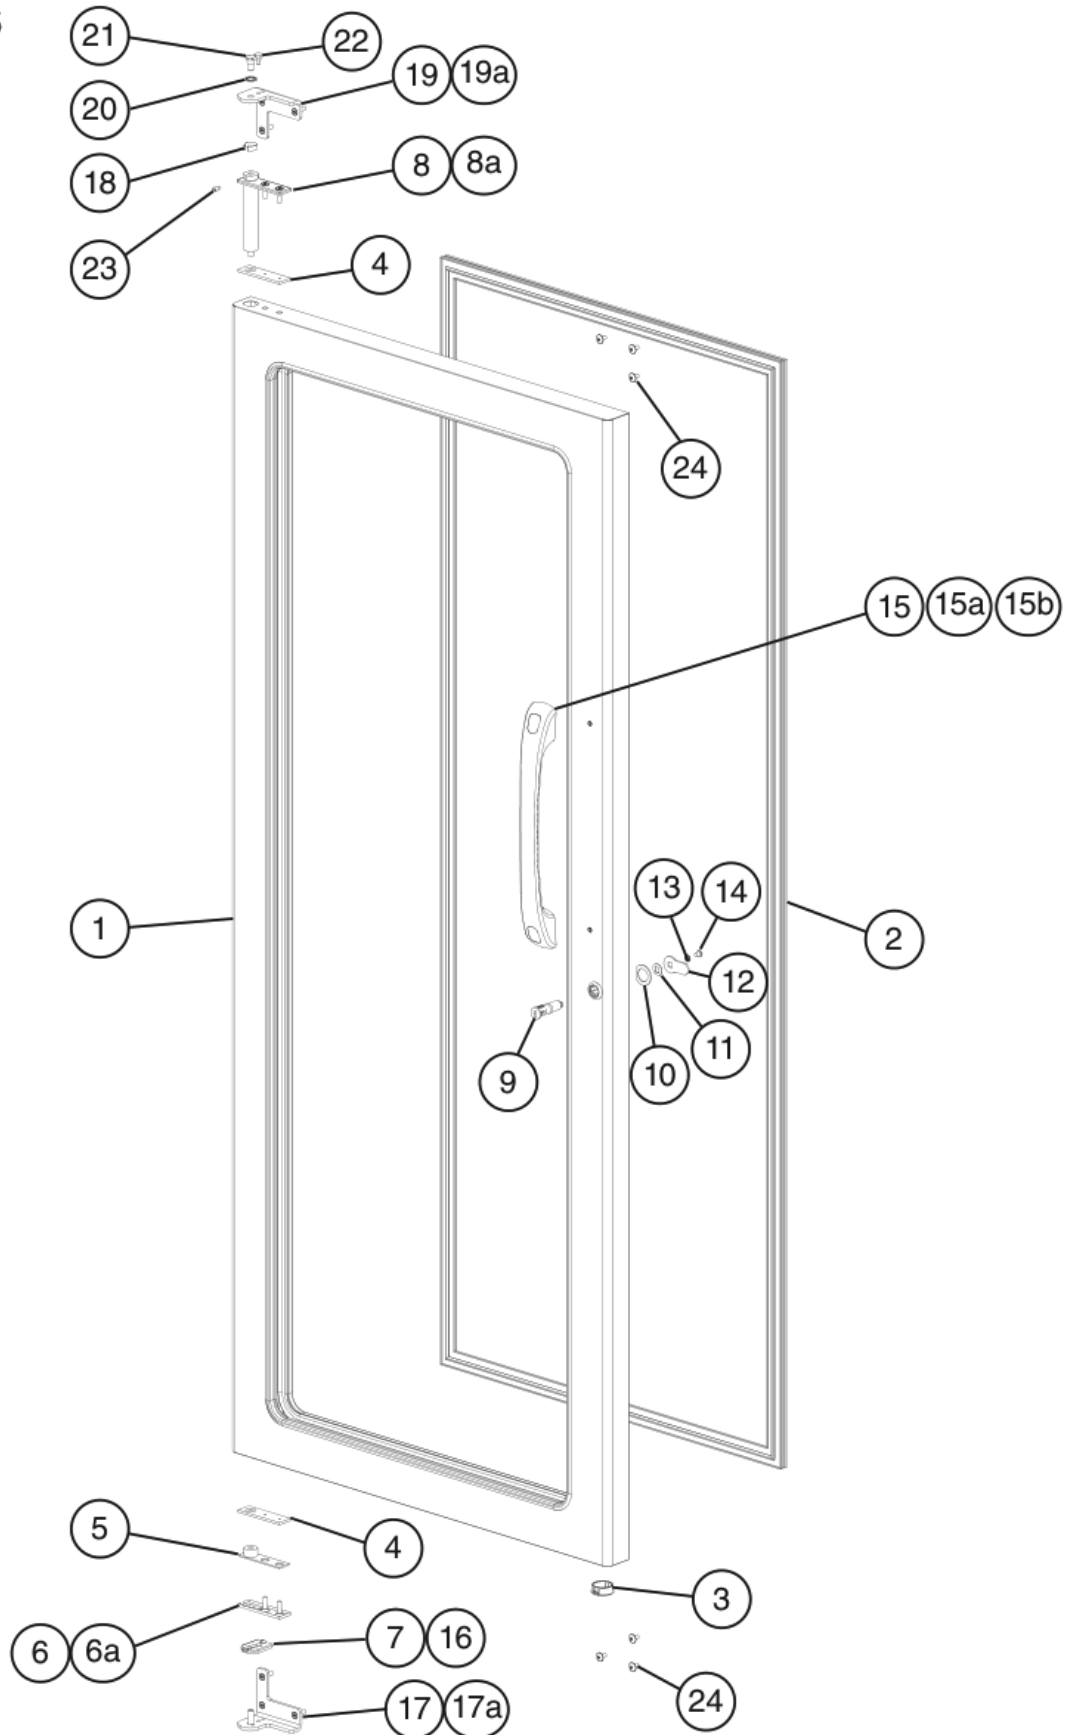

D. Door-Left Hinged
Full Glass: PTR2SSB-FGFG
T-5 to E-5

Title: D. Door-Left Hinged Model: Full Glass: PTR2SSB-FGFG											
Index No.	Description	Material or Model Number	Part Number	T-5 to E-5	Required Number						
1	Left Full Glass Door Subassy (includes items 2 through 7a)		2A4422G01	1							
2	Door Gasket		3A0273-01	1							
3	Locking Hole Plug		4A0586-06	1							
4	Foam Pad		4A2257-01	2							
5	Left Hinge Bottom Bushing		4A0439-02	1							
6	Male Left Hinge Bottom Plate		4A0440-02	1							
6a	Countersunk Screw	5x20, SS	7C42-0520	2							
7	Stop Plate Screw		4A0483-01	1							
8	Left Hinge Spring Cartridge		4A0438-02	1							
8a	Countersunk Screw	5x20, SS	7C42-0520	2							
9	Door Lock Tumbler (includes Key 4A0460-01)		4A0462-01	1							
10	Door Lock Washer		4A0670-01	1							
11	Door Lock Stop Washer		4A0458-01	1							
12	Door Lock Cam		4A0228-01	1							
13	Door Lock Lock Washer		4A0459-01	1							
14	Door Lock Screw		4A0461-01	1							
15	Handle		115365-01	1							
15a	Bolt Screw		449879-08	2							
15b	Handle Cap		360643-01	2							
16	Female Left Hinge Bottom Plate		4A0441-02	1							
17	Lower Left (LL) Door Hinge Bracket		3A1627-01	1							
17a	Countersunk Screw	5x20, SS	7C42-0520	3							
18	Hinge Bushing Cover		4A0445-01	1							
19	Upper Left (UL) Door Hinge Bracket		3A1581-01	1							
19a	Countersunk Screw	5x20, SS	7C42-0520	3							
20	Hinge Lock Washer		4A0553-01	1							
21	Top Hinge Pivot Pin		4A2179-01	1							
22	Hinge Stop Pin		4A2180-01	1							
23	Hinge Tension Screw		4A0446-01	1							
24	Truss Head Screw (filler)	5x10, SS	7C32-0510	6