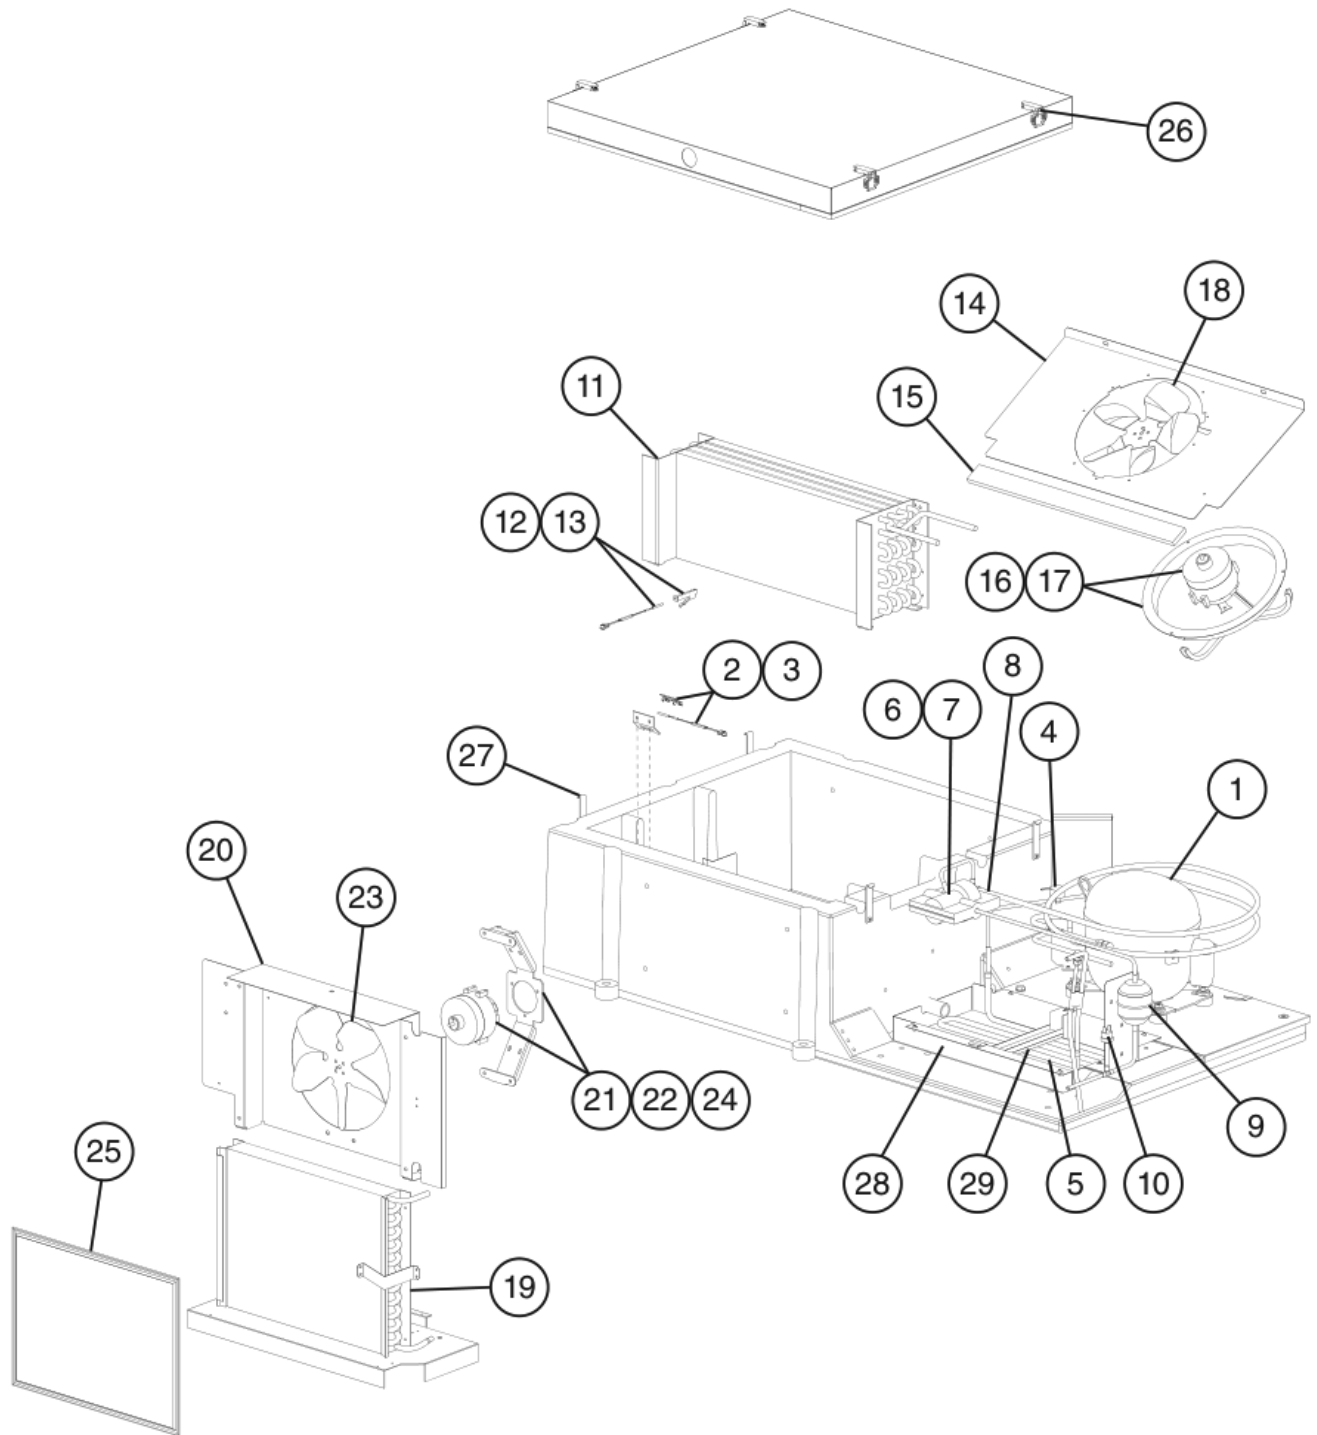

B. Refrigeration Circuit
PTR2SSB-XXXX
S-5 to E-5

Title: B. Refrigeration Circuit Model: PTR2SSB-XXXX											
Index No.	Description	Material or Model Number	Part Number	Required Number							
				S-5 to U-5	B-5 to E-5						
1	Compressor		4A1820-01	1	-						
			4A4376-01		1						
2	Cabinet Thermistor		4A1429-01	1	1						
3	Thermistor Bracket		433920-01	1	1						
4	Clogged Filter Thermostat		4A0484-01	1	1						
5	Condensate Coil		2A1856-01	1	1						
6	Thermostatic Expansion Valve		4A2095-01	1	1						
7	Thermostatic Expansion Valve Cover		4A4646-02	1	1						
8	Thermostatic Expansion Valve Holder		3A0107-01	1	1						
9	Drier		4A0924-01	1	1						
10	High-Pressure Switch		4A2516-02	1	1						
11	Evaporator		2A1252-01	1	1						
12	Defrost Thermistor	L=2300 mm	4A1428-01	1	1						
13	Thermistor Clip		320418-01	1	1						
14	Evaporator Fan Shroud		1A1274-03	1	1						
15	Gasket-PVC	L=502 mm	4A0414L03	1	1						
16	Evaporator Fan Orifice		4A0412-01	1	1						
17	Evaporator Fan Motor		4A0413-01	1	-						
			4A4620-01		1						
18	Evaporator Fan Blade		3A0436-01	1	1						
19	Condenser		2A0638-01	1	-						
			2A0261-01		1						
20	Condenser Shroud		2A1491-01	1	-						
			2A1686-01		1						
21	Condenser Fan Motor		4A3158-01	1	-						
			4A4621-01		1						
22	Condenser Fan Motor Capacitor	5.0 MFD, 250VAC	443192-01	1	-						
23	Condenser Fan Blade		4A1865-01	1	-						
			3A0608-01		1						
24	Condenser Fan Motor Bracket		2A1668-01	1	-						
			3A1564-01		1						
25	Condenser Air Filter		3A0277-02	1	1						
26	Draw Latch		4A3988-01	4	4						
27	Catch-Latch		4A3987-01	4	4						
28	Evaporator Drain Pan		2A0200-03	1	1						
29	Condensate Coil Gasket		4A0455-01	1	1