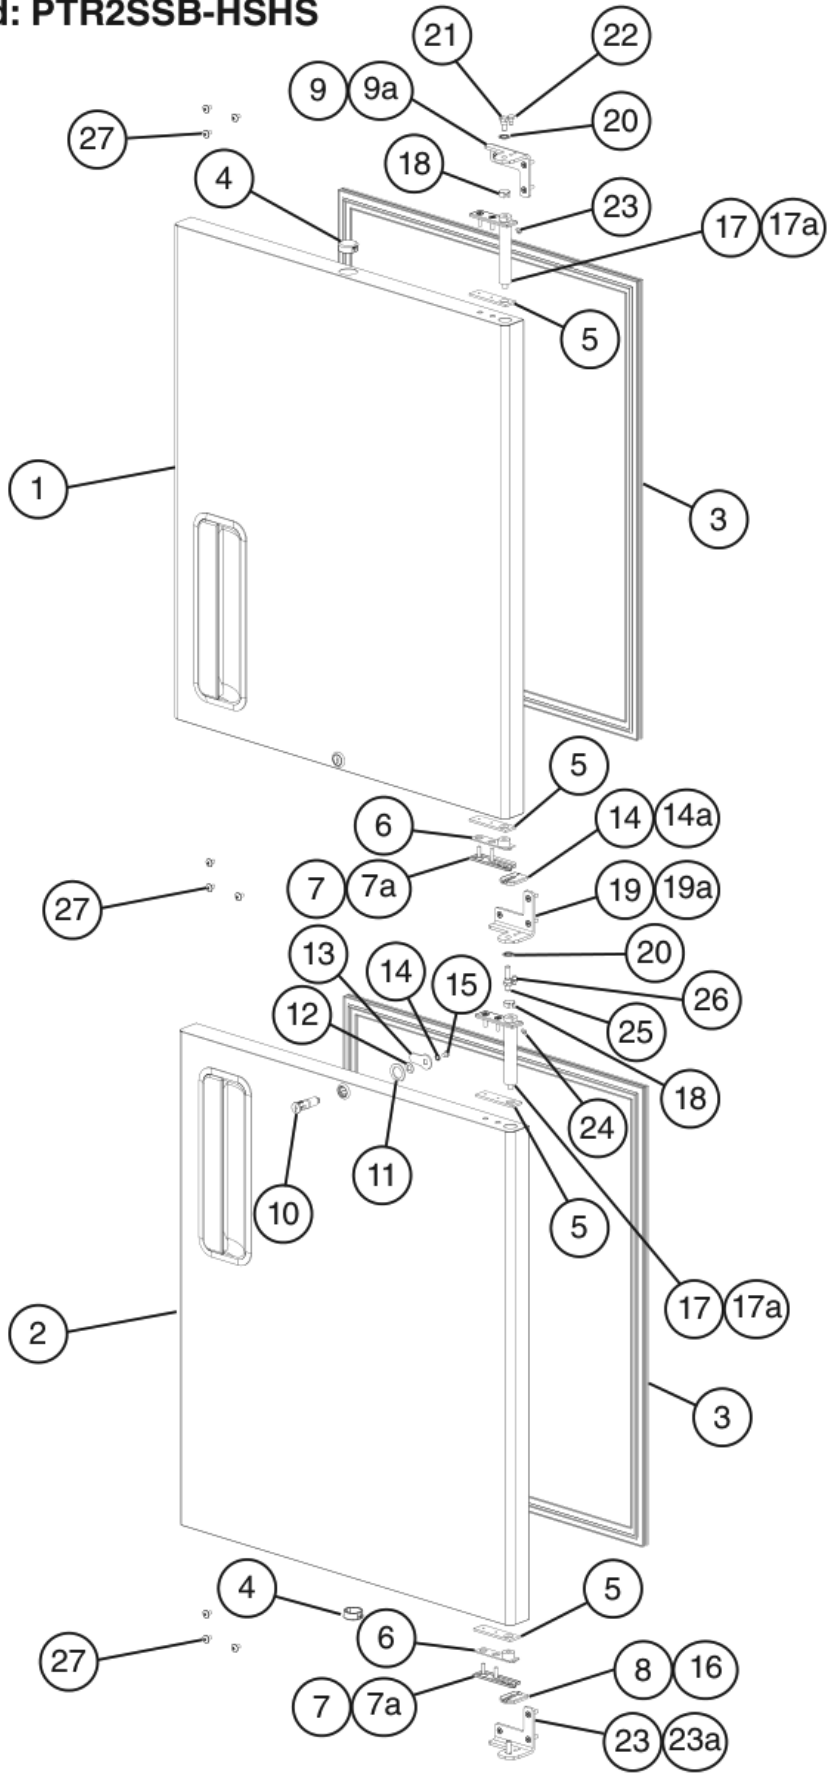

E. Door-Right Hinged
Half Solid: PTR2SSB-HSHS
S-5

Title: E. Door-Right Hinged Model: Half Solid: PTR2SSB-HSHS											
Index No.	Description	Material or Model Number	Part Number	Required Number							
				S-5							
1	Upper Right/Lower Left Half Solid Door (includes half the quantities of items 3 through 9a)		2A3934G01	1							
2	Lower Right/Upper Left Half Solid Door (includes half the quantities of items 3 through 9a)		2A3935G01	1							
3	Door Gasket		3A0273-02	2							
10	Door Lock Tumbler (includes Key 4A0460-01)		4A0462-01	2							
11	Door Lock Washer		4A0670-01	2							
12	Door Lock Stop Washer		4A0458-01	2							
13	Door Lock Cam		4A0228-01	2							
14	Door Lock Lock Washer		4A0459-01	2							
15	Door Lock Screw		4A0461-01	2							
3	Locking Hole Plug		4A0586-06	2							
4	Foam Pad		4A2257-01	4							
5	Right Hinge Bottom Bushing		4A0439-01	2							
6	Male Right Hinge Bottom Plate		4A0440-01	2							
6a	Countersunk Screw	5x20, SS	7C42-0520	4							
16	Female Right Hinge Bottom Plate		4A0441-01	2							
8	Stop Plate Screw		4A0483-01	2							
9a	Countersunk Screw	5x20, SS	7C42-0520	3							
9	Upper Right (UR) Door Hinge Bracket		3A1580-01	1							
17	Right Hinge Spring Cartridge		4A0438-01	2							
17a	Countersunk Screw	5x20, SS	7C42-0520	4							
18	Hinge Bushing Cover		4A0445-01	2							
19	Upper Left (UL) Door Hinge Bracket		3A1581-01	1							
19a	Countersunk Screw	5x20, SS	7C42-0520	3							
20	Hinge Lock Washer		4A0553-01	2							
21	Top Hinge Pivot Pin		4A2179-01	1							
22	Top Hinge Stop Pin		4A2180-01	1							
23	Lower Right (LR) Door Hinge Bracket		3A1626-01	1							
23a	Countersunk Screw	5x20, SS	7C42-0520	3							
24	Hinge Tension Screw		4A0446-01	2							
25	Bottom Hinge Pivot Pin		4A1735-01	1							
26	Bottom Hinge Stop Pin		4A1734-01	1							
27	Truss Head Screw (filler)	5x10, SS	7C32-0510	9