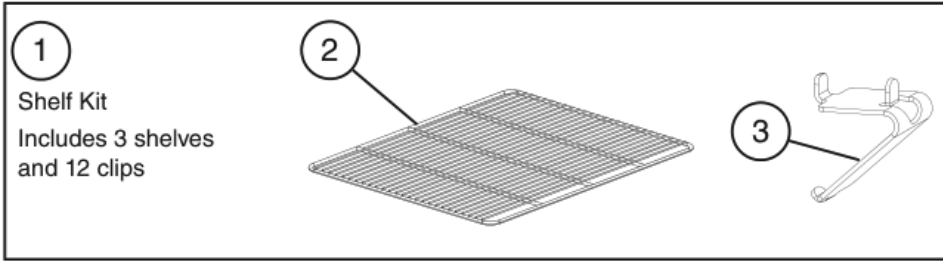

F. Accessories & Labels
PTR2SSB-XXXX
U-5 to E-5

Title: F. Accessories & Labels Model: PTR2SSB-XXXX											
Index No.	Description	Material or Model Number	Part Number	Required Number							
				U-5 to A-5 (H)	A-5 (J) to E-5						
1	Shelf Kit (3 Pack) (includes items 2 and 3)	HS-3550	3A4447A01	2	2						
2	Shelf		3A1387-01	6	6						
3	Shelf Clip		428957-01	24	24						
4	Center Shelf Kit (3 Pack) (includes items 5 and 6)	HS-3510	3A4451A01	1	1						
5	Center Shelf		2A1579-01	3	3						
6	Shelf Clip		428957-01	3	3						
7	Leg Kit (4 pack)	HS-3512	4A0930-01	1	-						
	Caster Kit (includes two each of items 8 and 9)	HS-3546	4A4712G01		1						
8	Caster		4A1347-01		2						
9	Brake Caster		4A1347-02		2						
10	Caster Shim Kit	HS-3590	4A3659A01		1						
11	Emblem		4A0560-01	2	2						
12	Penguin Label		456246-02	2	2