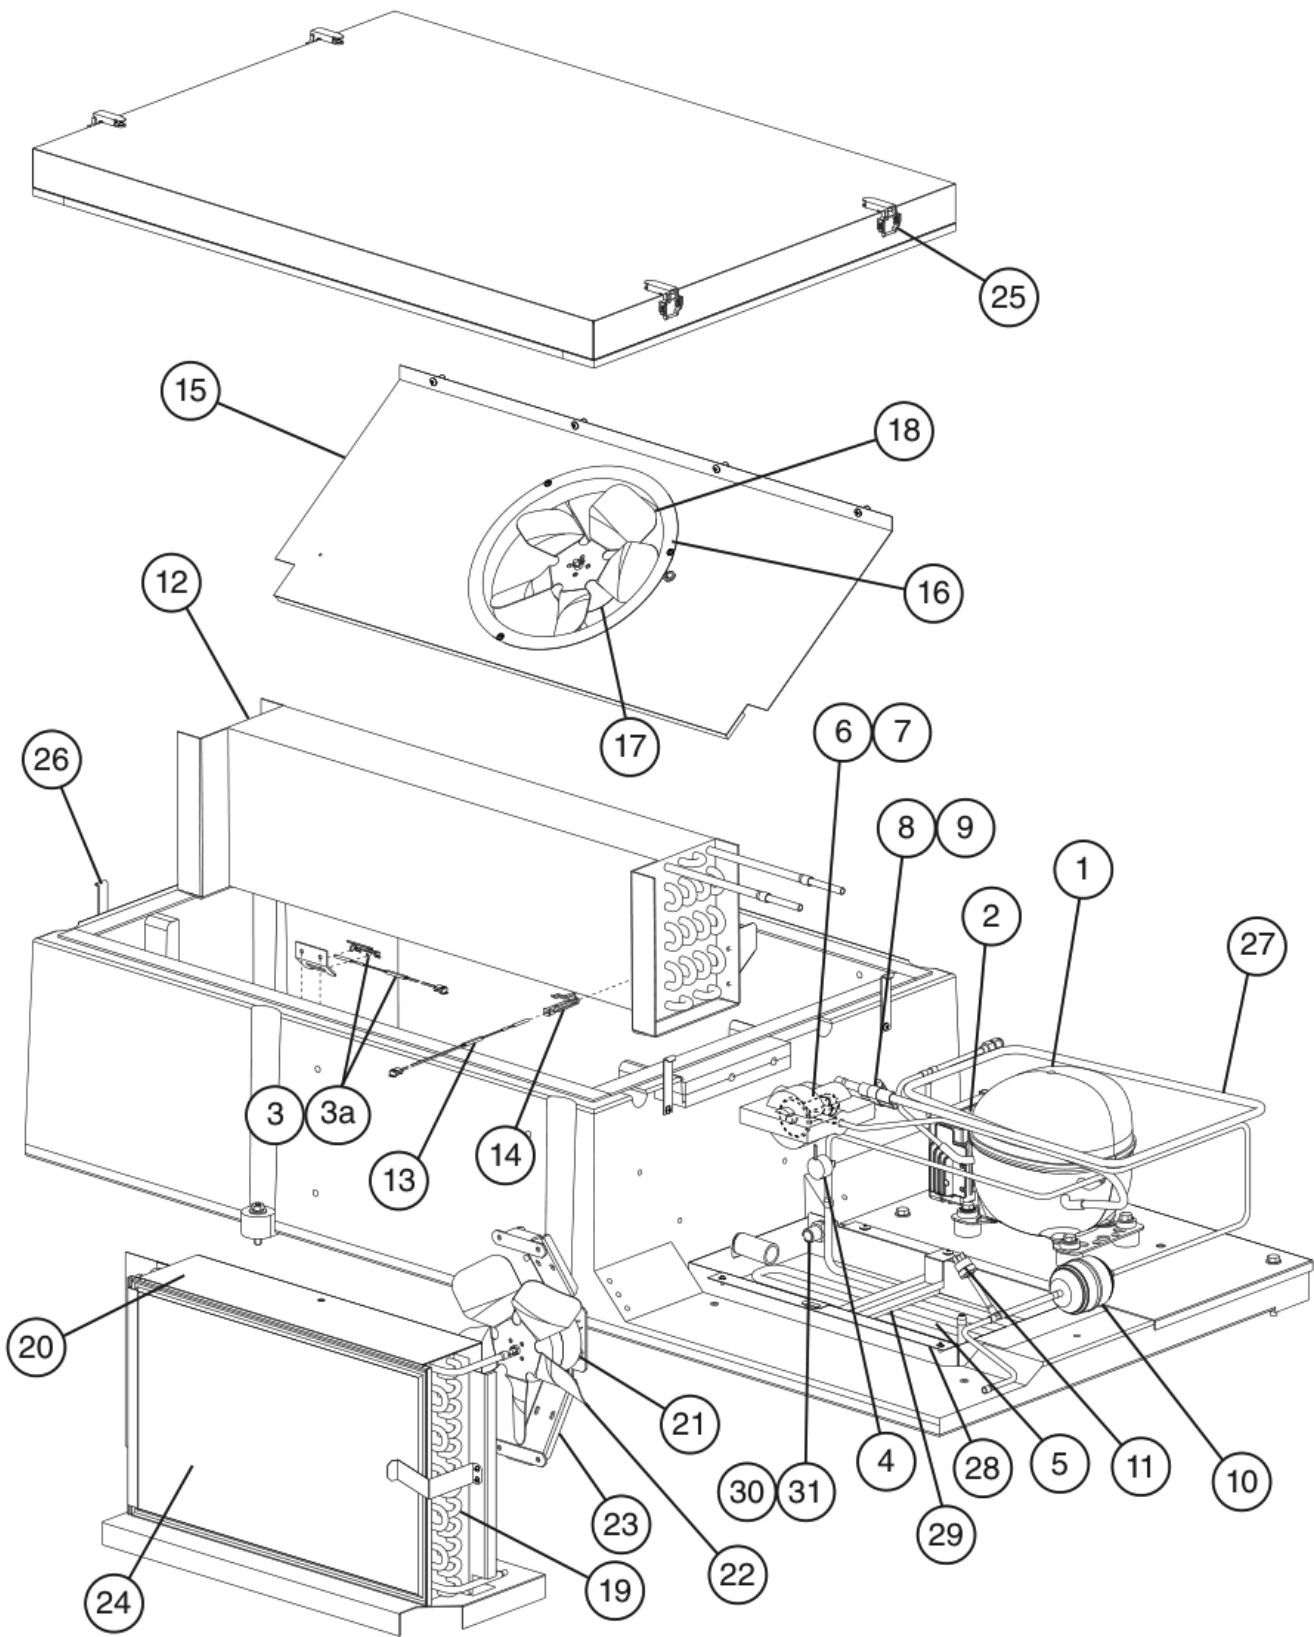

B. Refrigeration Circuit
RH3-SSE-XX
U-5 to G-5

Title: B. Refrigeration Circuit Model: RH3-SSE-XX											
Index No.	Description	Material or Model Number	Part Number	U-5 to G-5	Required Number						
1	Compressor		4A4622-01	1							
2	Electronic Unit		4A4673-01	1							
3	Cabinet Thermistor		4A1429-02	1							
3a	Cabinet Thermistor Bracket		433920-01	1							
4	Clogged Filter Thermostat		4A0484-01	1							
5	Condensate Coil		2A1856-01	1							
6	Thermostatic Expansion Valve		4A4599-01	1							
7	Thermostatic Expansion Valve Cover		4A4646-01	1							
8	Thermostatic Expansion Valve Bulb Holder		3A0107-01	1							
9	Clamp		443461-01	1							
10	Drier		4A1113-01	1							
11	High-Pressure Switch		4A2516-01	1							
12	Evaporator		2A1159-01	1							
13	Defrost Thermistor		4A1428-02	1							
14	Thermistor Clip		320418-01	1							
15	Evaporator Fan Shroud		1A1782-01	1							
16	Evaporator Fan Orifice		4A0412-01	1							
17	Evaporator Fan Motor		4A4620-01	1							
18	Evaporator Fan Blade		3A0436-01	1							
19	Condenser		2A1166-01	1							
20	Condenser Shroud		2A1715-01	1							
21	Condenser Fan Motor		4A4621-01	1							
22	Condenser Fan Blade		3A0608-01	1							
23	Condenser Fan Bracket		3A1564-01	1							
24	Air Filter		3A0277-03	1							
25	Latch-Draw		4A3988-01	4							
26	Latch-Catch		4A3987-01	4							
27	Heat Exchanger		2A4828G01	1							
28	Evaporator Drain Pan		2A0200-02	1							
29	Condensate Coil Gasket		4A0455-01	1							
30	Overflow Drain Fitting w/Nut		4A2182-01	1							
31	Rubber Gasket		413854-03	1