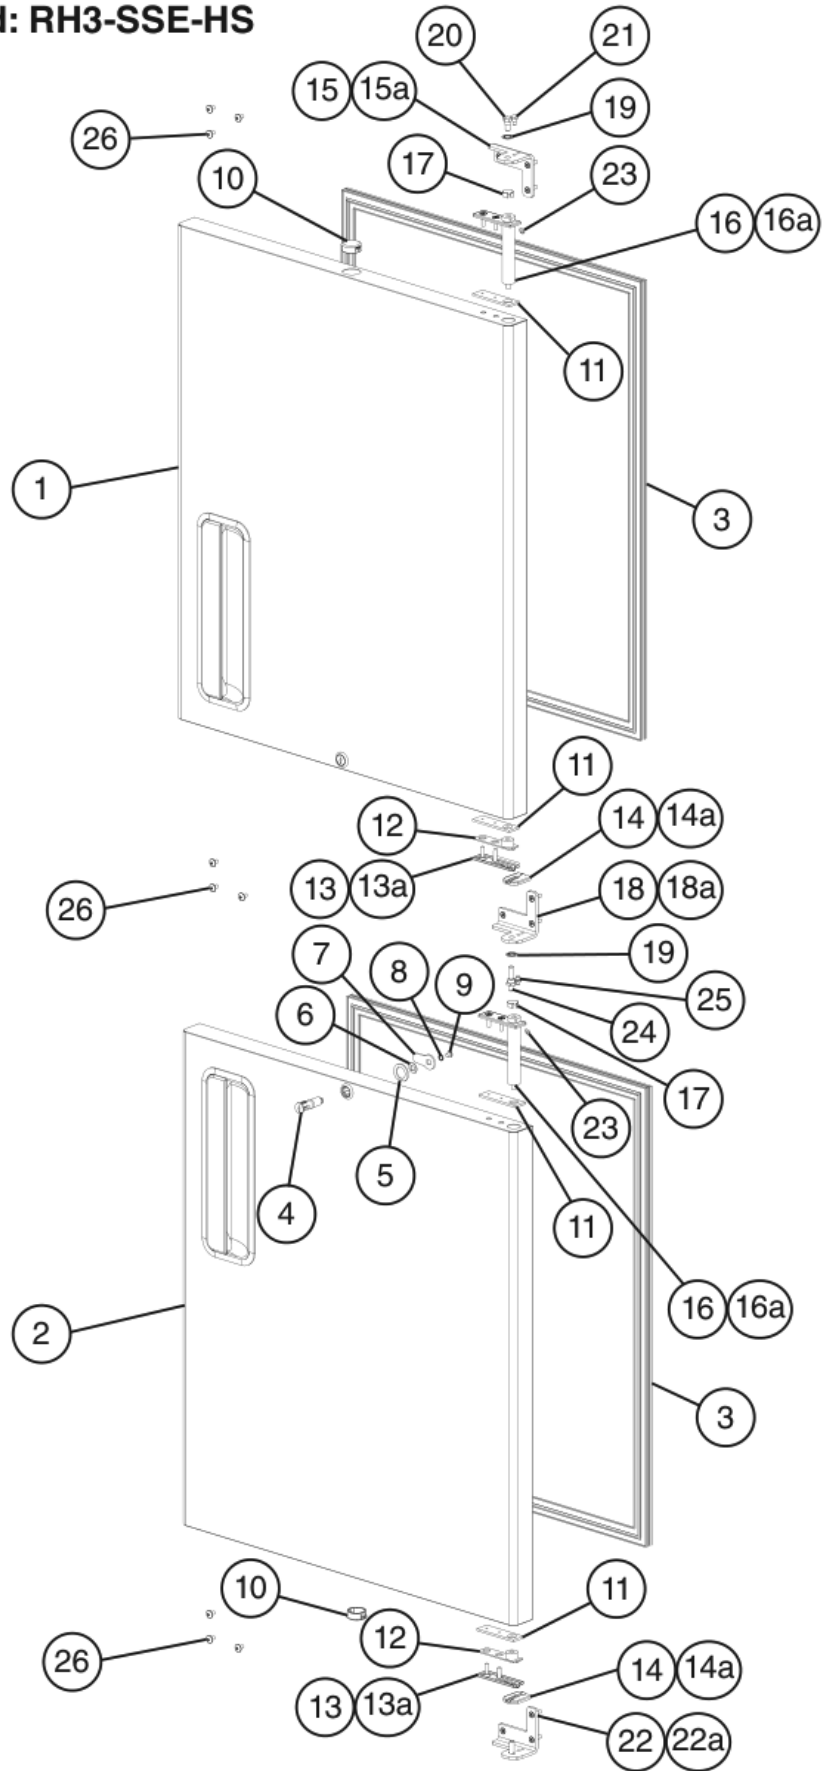

E. Door-Right
Half Solid: RH3-SSE-HS
U-5 to E-5

Title: E. Door-Right Model: Half Solid: RH3-SSE-HS											
Index No.	Description	Material or Model Number	Part Number	Required Number							
				U-5 to A-5 (A)	A-5 (B) to E-5						
1	Right Half Solid Door	Upper Right	2A3934G01	1	-						
			2A6549G01		1						
2	Right Half Solid Door	Lower Right	2A3935G01	1	-						
			2A6550G01		1						
3	Door Gasket		3A0273-02	2	-						
			2A5192-08		2						
4	Door Lock Tumbler (includes Key 4A0460-01)		4A0462-01	2	2						
5	Door Lock Washer		4A0670-01	2	2						
6	Door Lock Stop Washer		4A0458-01	2	2						
7	Door Lock Cam		4A0228-01	2	2						
8	Door Lock Lock Washer		4A0459-01	2	2						
9	Door Lock Screw		4A0461-01	2	2						
10	Locking Hole Plug		4A0586-06	2	2						
11	Foam Pad		4A2257-01	4	4						
12	Right Hinge Bottom Bushing		4A0439-01	2	2						
13	Male Right Hinge Bottom Plate		4A0440-01	2	2						
13a	Countersunk Screw	5x20, SS	7C42-0520	4	4						
14	Female Right Hinge Bottom Plate		4A0441-01	2	2						
14a	Stop Plate Screw		4A0483-01	2	2						
15	Upper Right (UR) Door Hinge Bracket		3A1580-01	1	1						
15a	Countersunk Screw	5x20, SS	7C42-0520	3	3						
16	Right Hinge Spring Cartridge		4A0438-01	2	2						
16a	Countersunk Screw	5x20, SS	7C42-0520	4	4						
17	Hinge Bushing Cover		4A0445-01	2	2						
18	Upper Left (UL) Door Hinge Bracket		3A1581-01	1	1						
18a	Countersunk Screw	5x20, SS	7C42-0520	3	3						
19	Hinge Lock Washer		4A0553-01	2	2						
20	Top Hinge Pivot Pin		4A2179-01	1	1						
21	Top Hinge Stop Pin		4A2180-01	1	1						
22	Lower Right (LR) Door Hinge Bracket		3A1626-01	1	1						
22a	Countersunk Screw	5x20, SS	7C42-0520	3	3						
23	Hinge Tension Screw		4A0446-01	2	2						
24	Bottom Hinge Pivot Pin		4A1735-01	1	1						
25	Bottom Hinge Stop Pin		4A1734-01	1	1						
26	Truss Head Screw (filler)	5x10, SS	7C32-0510	9	9