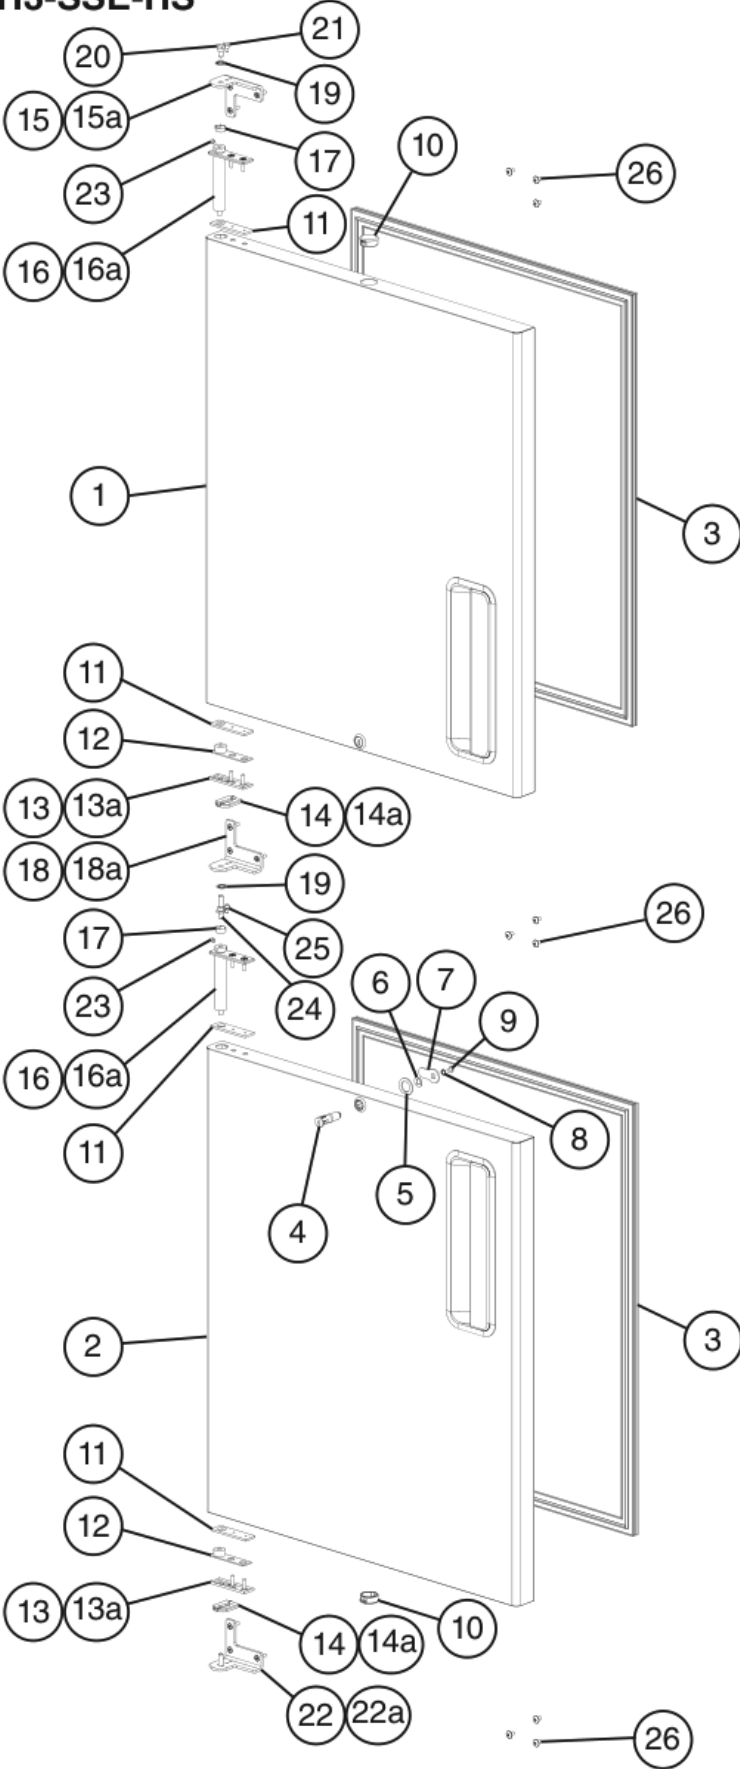

D. Door-Left
Half Solid: RH3-SSE-HS

U-5 to E-5

Title: D. Door-Left Model: Half Solid: RH3-SSE-HS											
Index No.	Description	Material or Model Number	Part Number	Required Number							
				U-5 to A-5 (A)	A-5 (B) to E-5						
1	Left Half Solid Door	Upper Left	2A3937G01	1	-						
			2A6552G01		1						
2	Left Half Solid Door	Lower Left	2A3938G01	1	-						
			2A6553G01		1						
3	Door Gasket		3A0273-02	2	-						
			2A5192-08		2						
4	Door Lock Tumbler (includes Key 4A0460-01)		4A0462-01	2	2						
5	Door Lock Washer		4A0670-01	2	2						
6	Door Lock Stop Washer		4A0458-01	2	2						
7	Door Lock Cam		4A0228-01	2	2						
8	Door Lock Lock Washer		4A0459-01	2	2						
9	Door Lock Screw		4A0461-01	2	2						
10	Locking Hole Plug		4A0586-06	2	2						
11	Foam Pad		4A2257-01	4	4						
12	Left Hinge Bottom Bushing		4A0439-02	2	2						
13	Male Left Hinge Bottom Plate		4A0440-02	2	2						
13a	Countersunk Screw	5x20, SS	7C42-0520	4	4						
14	Female Left Hinge Bottom Plate		4A0441-02	2	2						
14a	Stop Plate Screw		4A0483-01	2	2						
15	Upper Left (UL) Door Hinge Bracket		3A1581-01	1	1						
15a	Countersunk Screw	5x20, SS	7C42-0520	3	3						
16	Left Hinge Spring Cartridge		4A0438-02	2	2						
16a	Countersunk Screw	5x20, SS	7C42-0520	4	4						
17	Hinge Bushing Cover		4A0445-01	2	2						
18	Upper Right (UR) Door Hinge Bracket		3A1580-01	1	1						
18a	Countersunk Screw	5x20, SS	7C42-0520	3	3						
19	Hinge Lock Washer		4A0553-01	2	2						
20	Top Hinge Pivot Pin		4A2179-01	1	1						
21	Hinge Stop Pin		4A2180-01	1	1						
22	Lower Left (LL) Door Hinge Bracket		3A1627-01	1	1						
22a	Countersunk Screw	5x20, SS	7C42-0520	3	3						
23	Hinge Tension Screw		4A0446-01	2	2						
24	Pivot Pin		4A1735-01	1	1						
25	Stop Pin		4A1734-01	1	1						
26	Truss Head Screw (filler)	5x10, SS	7C32-0510	9	9