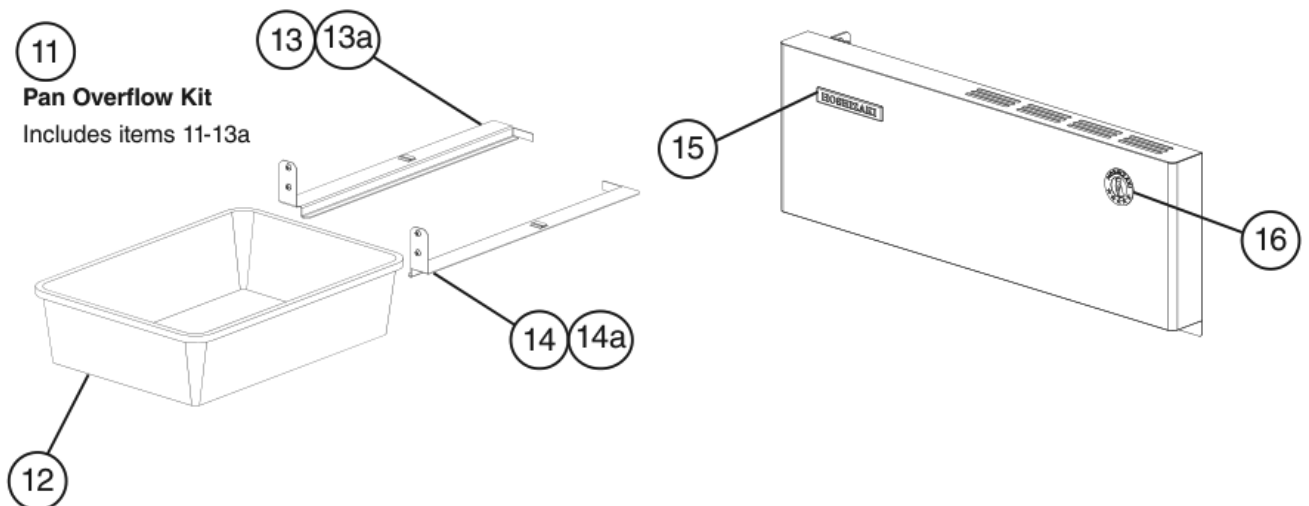

F. Accessories & Labels

RH3-SSE-XX

U-5 to G-5

Title: F. Accessories & Labels Model: RH3-SSE-XX											
Index No.	Description	Material or Model Number	Part Number	Required Number							
				U-5 to A-5 (H)	A-5 (J) to G-5						
1	Shelf Kit (3 Pack) (includes items 2 and 3)	HS-3508	3A1416A03	1	1						
2	Shelf	HS-3507	3A1387-01	9	9						
3	Shelf Clip		428957-01	36	36						
4	Center Shelf Kit (3 Pack) (includes items 5 and 6)	HS-3510	3A4451A01	2	2						
5	Center Shelf		2A1579-01	6	6						
6	Shelf Clip		428957-01	6	6						
7	Leg Kit (4 pack)	HS-3512	4A0930-01	1	-						
	Caster Kit (includes items 8 and 9)	HS-3547	4A5341G01		1						
8	Caster		4A1347-01		3						
9	Brake Caster		4A1347-02		3						
10	Caster Shim Kit	HS-3590	4A3659A01		1						
11	Pan Overflow Kit (includes items 12-14a)	HS-3521	3A1666A01	1	-						
12	Overflow Pan		4A3419G01	1	-						
13	Overflow Pan Bracket (A)		4A0878-01	1	-						
13a	T2 Screw	4x8, SS	7P32-0408	2	-						
14	Overflow Pan Bracket (B)		4A0879-01	1	-						
14a	T2 Screw	4x8, SS	7P32-0408	2	-						
15	Emblem		4A0560-01	1	1						
16	Penguin Label		475552L01	1	1