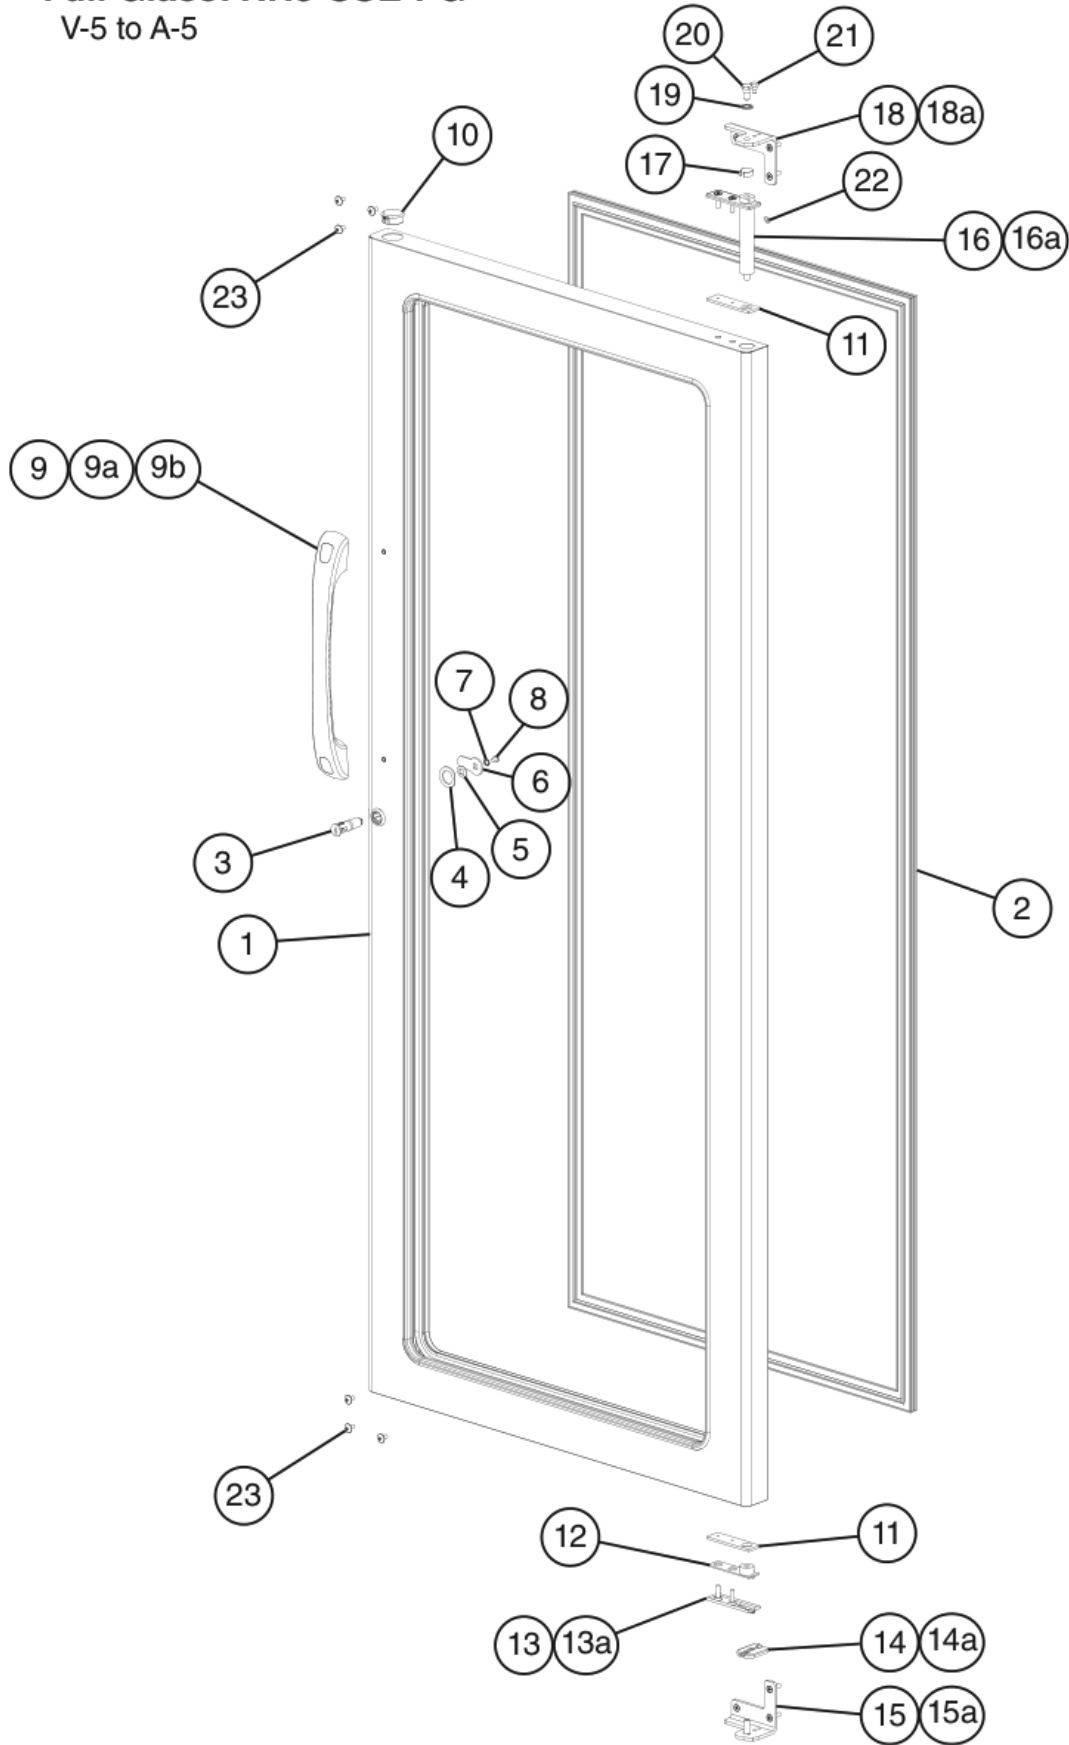

E. Door-Right
Full Glass: RH3-SSE-FG
V-5 to A-5

Title: E. Door-Right Model: Full Glass: RH3-SSE-FG												
Index No.	Description	Material or Model Number	Part Number	V-5 to A-5	Required Number							
1	Right Full Glass Door		2A4424G01	1								
2	Door Gasket		3A0273-01	1								
3	Door Lock Tumbler (includes Key 4A0460-01)		4A0462-01	1								
4	Door Lock Washer		4A0670-01	1								
5	Door Lock Stop Washer		4A0458-01	1								
6	Door Lock Cam		4A0228-01	1								
7	Door Lock Lock Washer		4A0459-01	1								
8	Door Lock Screw		4A0461-01	1								
9	Handle		115365-01	1								
9a	Bolt Screw		449879-08	2								
9b	Handle Cap		360643-01	2								
10	Locking Hole Plug		4A0586-06	1								
11	Foam Pad		4A2257-01	2								
12	Right Hinge Bottom Bushing		4A0439-01	1								
13	Male Right Hinge Bottom Plate		4A0440-01	1								
13a	Countersunk Screw	5x20, SS	7C42-0520	2								
14	Female Right Hinge Bottom Plate		4A0441-01	1								
14a	Stop Plate Screw		4A0483-01	1								
15	Lower Right (LR) Door Hinge Bracket		3A1626-01	1								
15a	Countersunk Screw	5x20, SS	7C42-0520	3								
16	Right Hinge Spring Cartridge		4A0438-01	1								
16a	Countersunk Screw	5x20, SS	7C42-0520	2								
17	Hinge Bushing Cover		4A0445-01	1								
18	Upper Right (UR) Door Hinge Bracket		3A1580-01	1								
18a	Countersunk Screw	5x20, SS	7C42-0520	3								
19	Hinge Lock Washer		4A0553-01	1								
20	Top Hinge Pivot Pin		4A2179-01	1								
21	Hinge Stop Pin		4A2180-01	1								
22	Hinge Tension Screw		4A0446-01	1								
23	Truss Head Screw (filler)	5x10, SS	7C32-0510	6