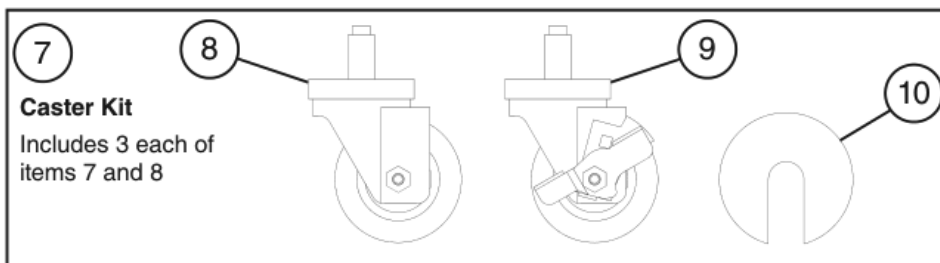

F. Accessories & Labels

RH3-SSE-XX

U-5 to G-5

Title: F. Accessories & Labels Model: RH3-SSE-XX											
Index No.	Description	Material or Model Number	Part Number	Required Number							
				U-5 to A-5 (H)	A-5 (J) to G-5						
1	Shelf Kit (3 Pack) (includes items 2 and 3)	HS-3508	3A1416A03	1	1						
2	Shelf	HS-3507	3A1387-01	9	9						
3	Shelf Clip		428957-01	36	36						
4	Center Shelf Kit (3 Pack) (includes items 5 and 6)	HS-3510	3A4451A01	2	2						
5	Center Shelf		2A1579-01	6	6						
6	Shelf Clip		428957-01	6	6						
7	Leg Kit (4 pack)	HS-3512	4A0930-01	1	-						
	Caster Kit (includes items 8 and 9)	HS-3547	4A5341G01		1						
8	Caster		4A1347-01		3						
9	Brake Caster		4A1347-02		3						
10	Caster Shim Kit	HS-3590	4A3659A01		1						
11	Pan Overflow Kit (includes items 12-14a)	HS-3521	3A1666A01	1	-						
12	Overflow Pan		4A3419G01	1	-						
13	Overflow Pan Bracket (A)		4A0878-01	1	-						
13a	T2 Screw	4x8, SS	7P32-0408	2	-						
14	Overflow Pan Bracket (B)		4A0879-01	1	-						
14a	T2 Screw	4x8, SS	7P32-0408	2	-						
15	Emblem		4A0560-01	1	1						
16	Penguin Label		475552L01	1	1