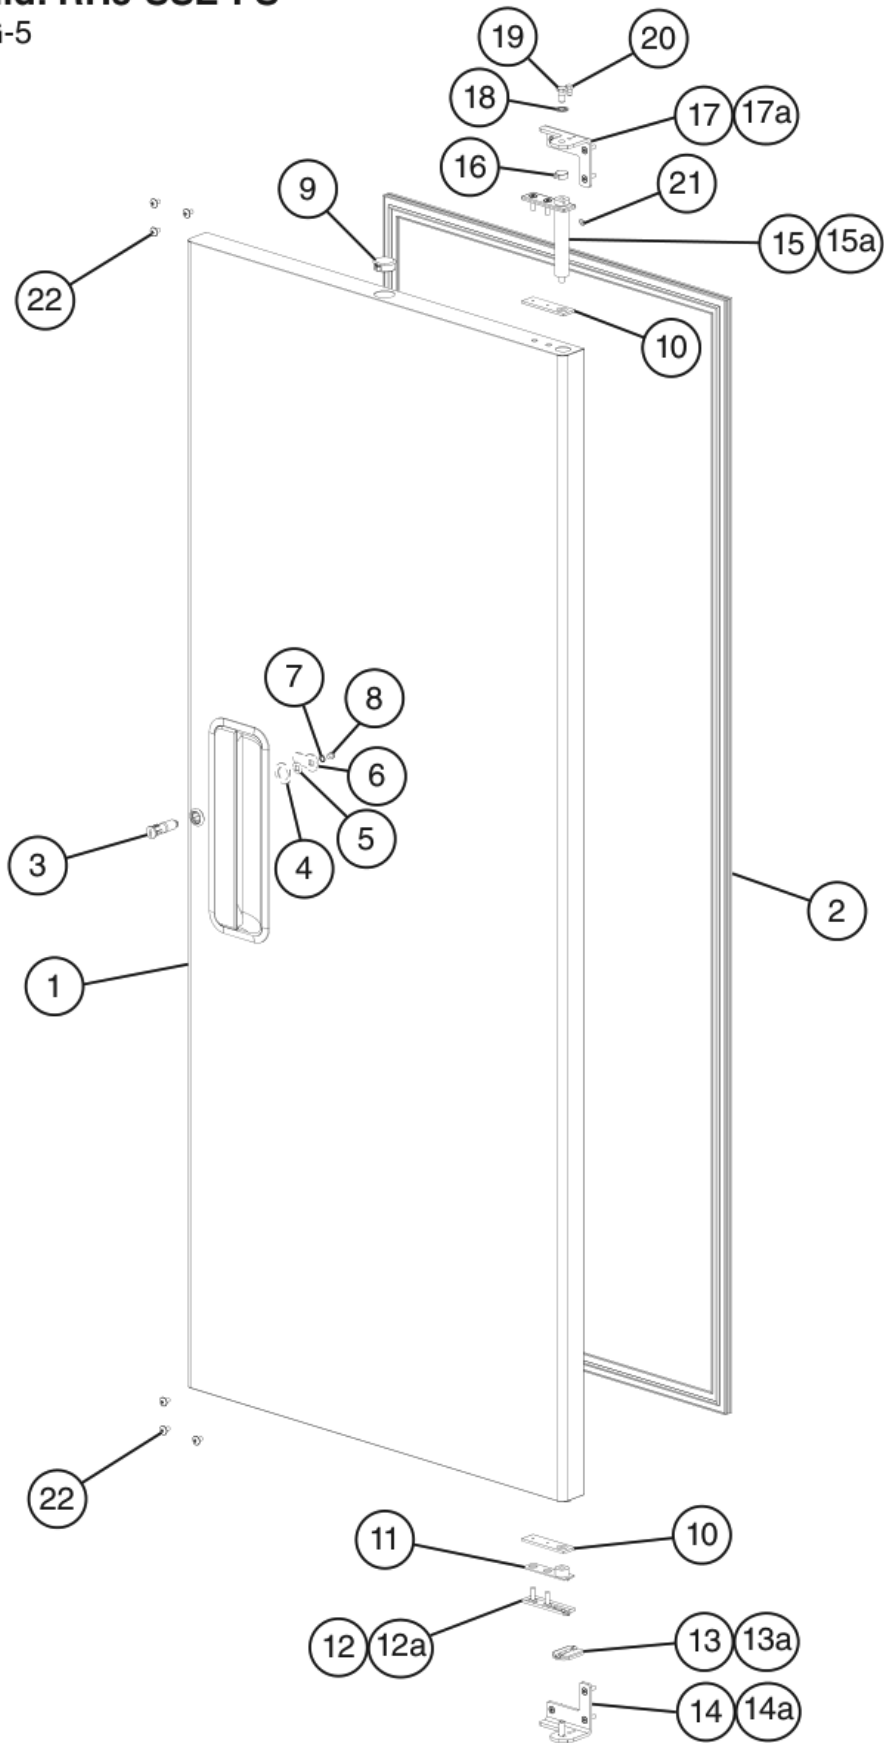

E. Door-Right
Full Solid: RH3-SSE-FS
V-5 to G-5

Title: E. Door-Right Model: Full Solid: RH3-SSE-FS											
Index No.	Description	Material or Model Number	Part Number	Required Number							
				V-5	A-5 to G-5						
1	Right Solid Door	HS-3200	2A3940G01	1	-						
			2A6545G01		1						
2	Door Gasket		3A0273-01	1	-						
			2A5192-07		1						
3	Door Lock Tumbler (includes Key 4A0460-01)		4A0462-01	1	1						
4	Door Lock Washer		4A0670-01	1	1						
5	Door Lock Stop Washer		4A0458-01	1	1						
6	Door Lock Cam		4A0228-01	1	1						
7	Door Lock Lock Washer		4A0459-01	1	1						
8	Door Lock Screw		4A0461-01	1	1						
9	Locking Hole Plug		4A0586-06	1	1						
10	Foam Pad		4A2257-01	2	2						
11	Right Hinge Bottom Bushing		4A0439-01	1	1						
12	Male Right Hinge Bottom Plate		4A0440-01	1	1						
12a	Countersunk Screw	5x20, SS	7C42-0520	2	2						
13	Female Right Hinge Bottom Plate		4A0441-01	1	1						
13a	Stop Plate Screw		4A0483-01	1	1						
14	Lower Right (LR) Door Hinge Bracket		3A1626-01	1	1						
14a	Countersunk Screw	5x20, SS	7C42-0520	3	3						
15	Right Hinge Spring Cartridge		4A0438-01	1	1						
15a	Countersunk Screw	5x20, SS	7C42-0520	2	2						
16	Hinge Bushing Cover		4A0445-01	1	1						
17	Upper Right (UR) Door Hinge Bracket		3A1580-01	1	1						
17a	Countersunk Screw	5x20, SS	7C42-0520	3	3						
18	Hinge Lock Washer		4A0553-01	1	1						
19	Top Hinge Pivot Pin		4A2179-01	1	1						
20	Hinge Stop Pin		4A2180-01	1	1						
21	Hinge Tension Screw		4A0446-01	1	1						
22	Truss Head Screw (filler)	5x10, SS	7C32-0510	6	6