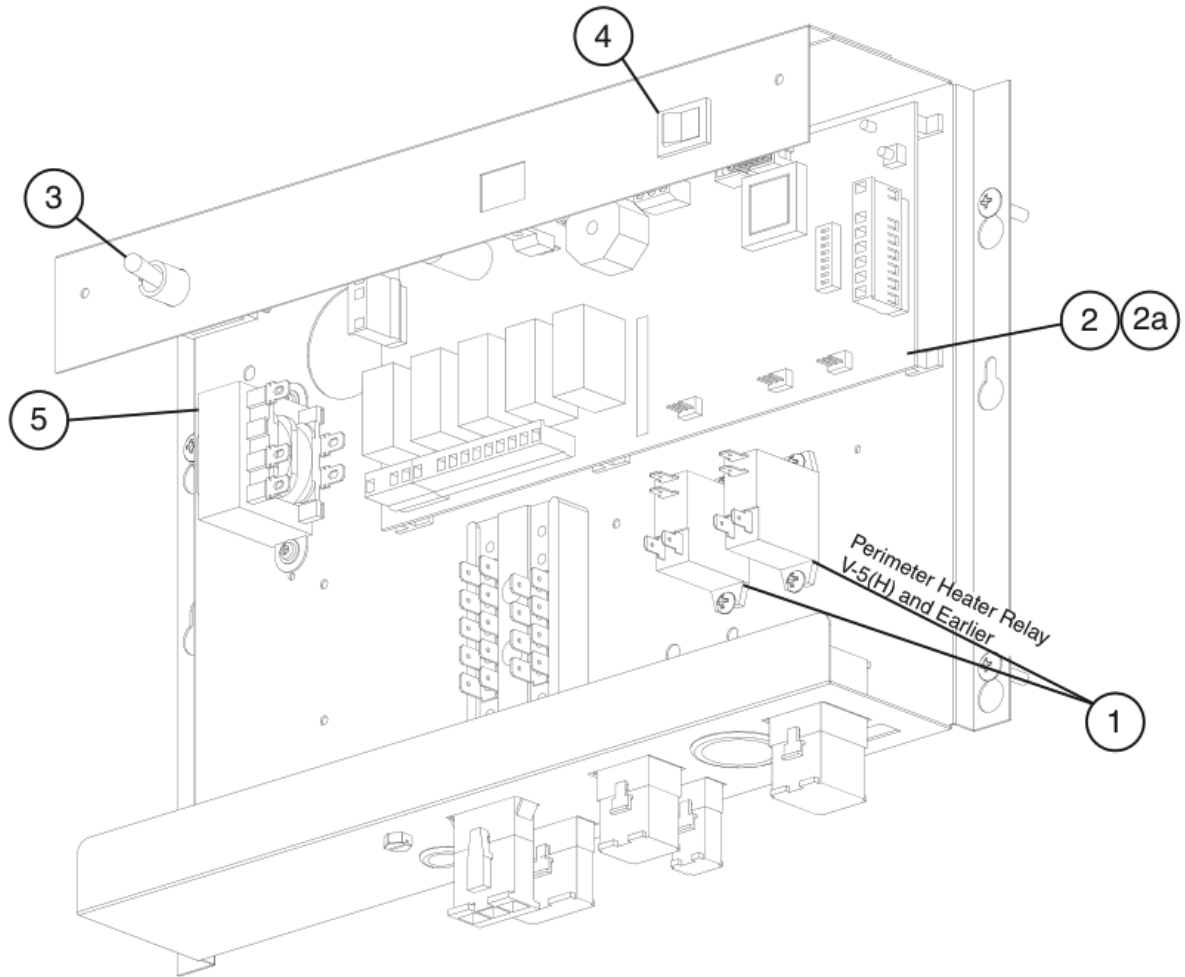

C. Control Box Assembly
RH3-SSE-XX
U-5 to G-5

Title: C. Control Box Assembly Model: RH3-SSE-XX				Required Number											
Index No.	Description	Material or Model Number	Part Number	U-5 to V-5 (E)	V-5 (F-H)	V-5 (J) to D-5									
				1	Compressor Relay		4A4329-01	1	1	1					
	Perimeter Heater Relay			1	1	-									
2	Control Board		2A2862-24	1	1	1									
2a	Control Board Support		4A0336-03	6	6	6									
3	Power Switch		4A0424-01	1	1	1									
4	Control Switch		4A0418-01	1	1	1									
5	Control Transformer		3A1759-01	1	1	1