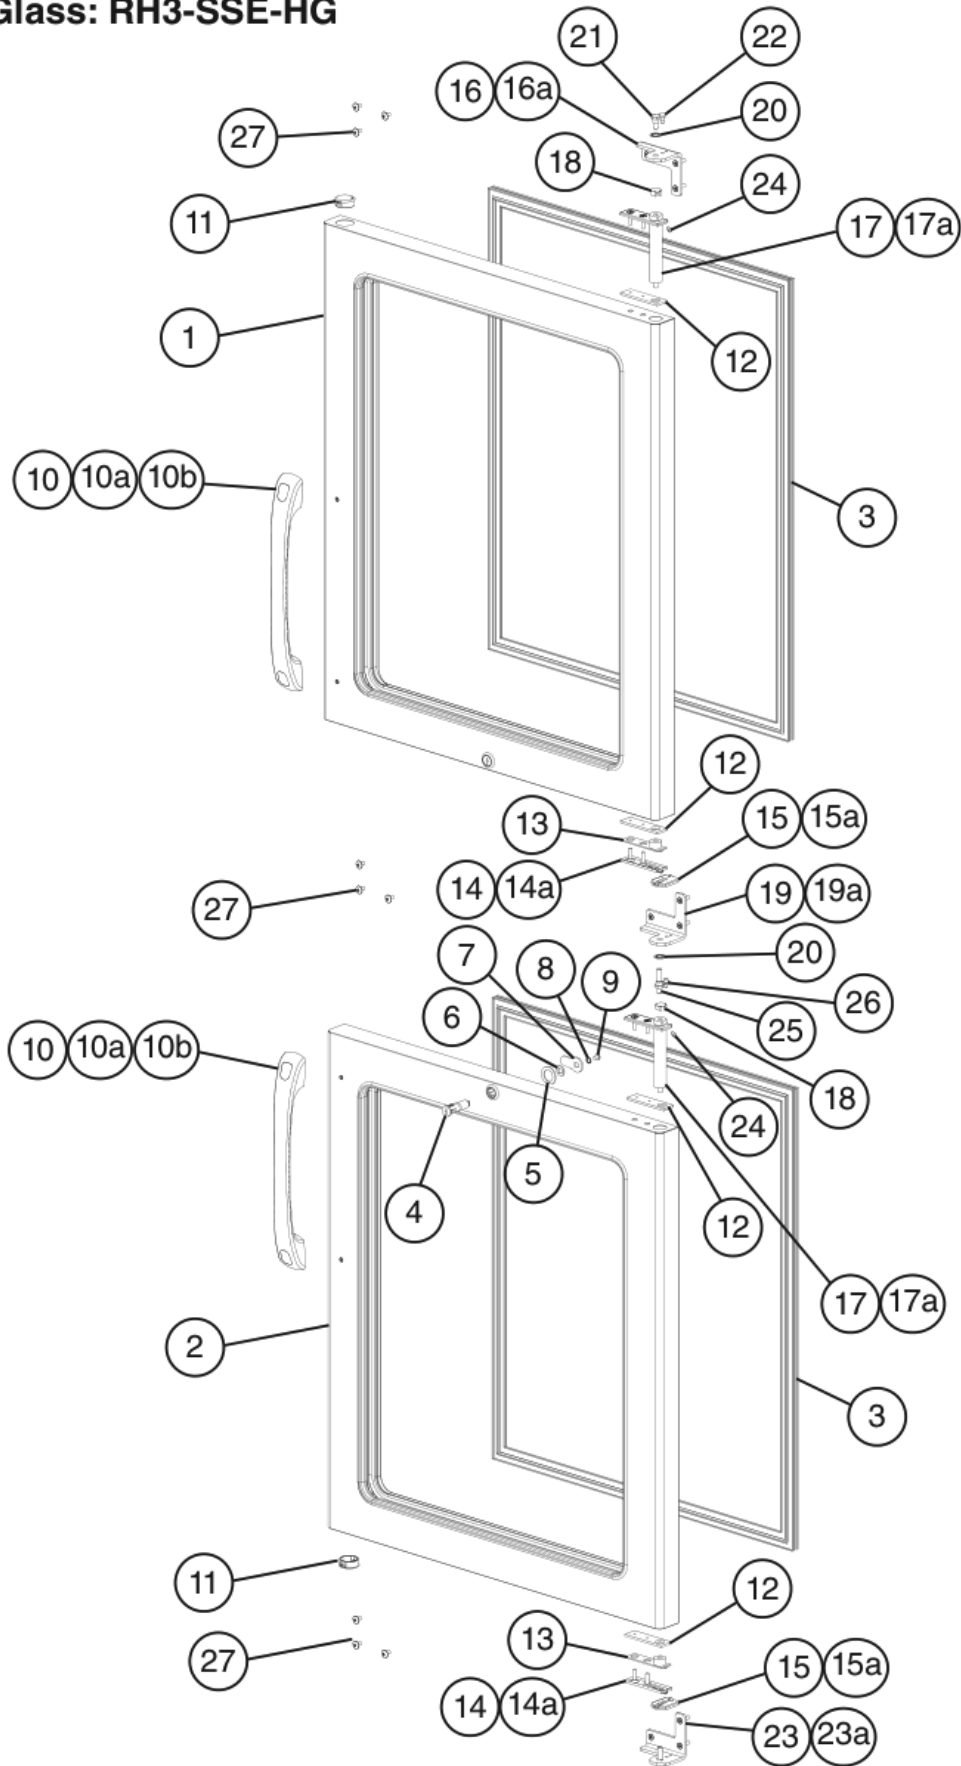

E. Door-Right
Half Glass: RH3-SSE-HG
U-5

Title: E. Door-Right Model: Half Glass: RH3-SSE-HG												
Index No.	Description	Material or Model Number	Part Number	Required Number								
				U-5								
1	Right Half Glass Door	Upper Right	2A4419G01	1								
2	Right Half Glass Door	Lower Right	2A4420G01	1								
3	Door Gasket		3A0273-02	2								
4	Door Lock Tumbler (includes Key 4A0460-01)		4A0462-01	2								
5	Door Lock Washer		4A0670-01	2								
6	Door Lock Stop Washer		4A0458-01	2								
7	Door Lock Cam		4A0228-01	2								
8	Door Lock Lock Washer		4A0459-01	2								
9	Door Lock Screw		4A0461-01	2								
10	Handle		115365-01	2								
10a	Bolt Screw		449879-08	4								
10b	Handle Cap		360643-01	4								
11	Locking Hole Plug		4A0586-06	2								
12	Foam Pad		4A2257-01	4								
13	Right Hinge Bottom Bushing		4A0439-01	2								
14	Right Male Hinge Bottom Plate		4A0440-01	2								
14a	Countersunk Screw	5x20, SS	7C42-0520	4								
15	Female Right Hinge Bottom Plate		4A0441-01	2								
15a	Stop Plate Screw		4A0483-01	2								
16	Upper Right (UR) Door Hinge Bracket		3A1580-01	1								
16a	Countersunk Screw	5x20, SS	7C42-0520	3								
17	Right Hinge Spring Cartridge		4A0438-01	2								
17a	Countersunk Screw	5x20, SS	7C42-0520	4								
18	Hinge Bushing Cover		4A0445-01	2								
19	Upper Left (UL) Door Hinge Bracket		3A1581-01	1								
19a	Countersunk Screw	5x20, SS	7C42-0520	3								
20	Hinge Lock Washer		4A0553-01	2								
21	Top Hinge Pivot Pin		4A2179-01	1								
22	Top Hinge Stop Pin		4A2180-01	1								
23	Lower Right (LR) Door Hinge Bracket		3A1626-01	1								
23a	Countersunk Screw	5x20, SS	7C42-0520	3								
24	Hinge Tension Screw		4A0446-01	2								
25	Bottom Hinge Pivot Pin		4A1735-01	1								
26	Bottom Hinge Stop Pin		4A1734-01	1								
27	Truss Head Screw (filler)	5x10, SS	7C32-0510	9