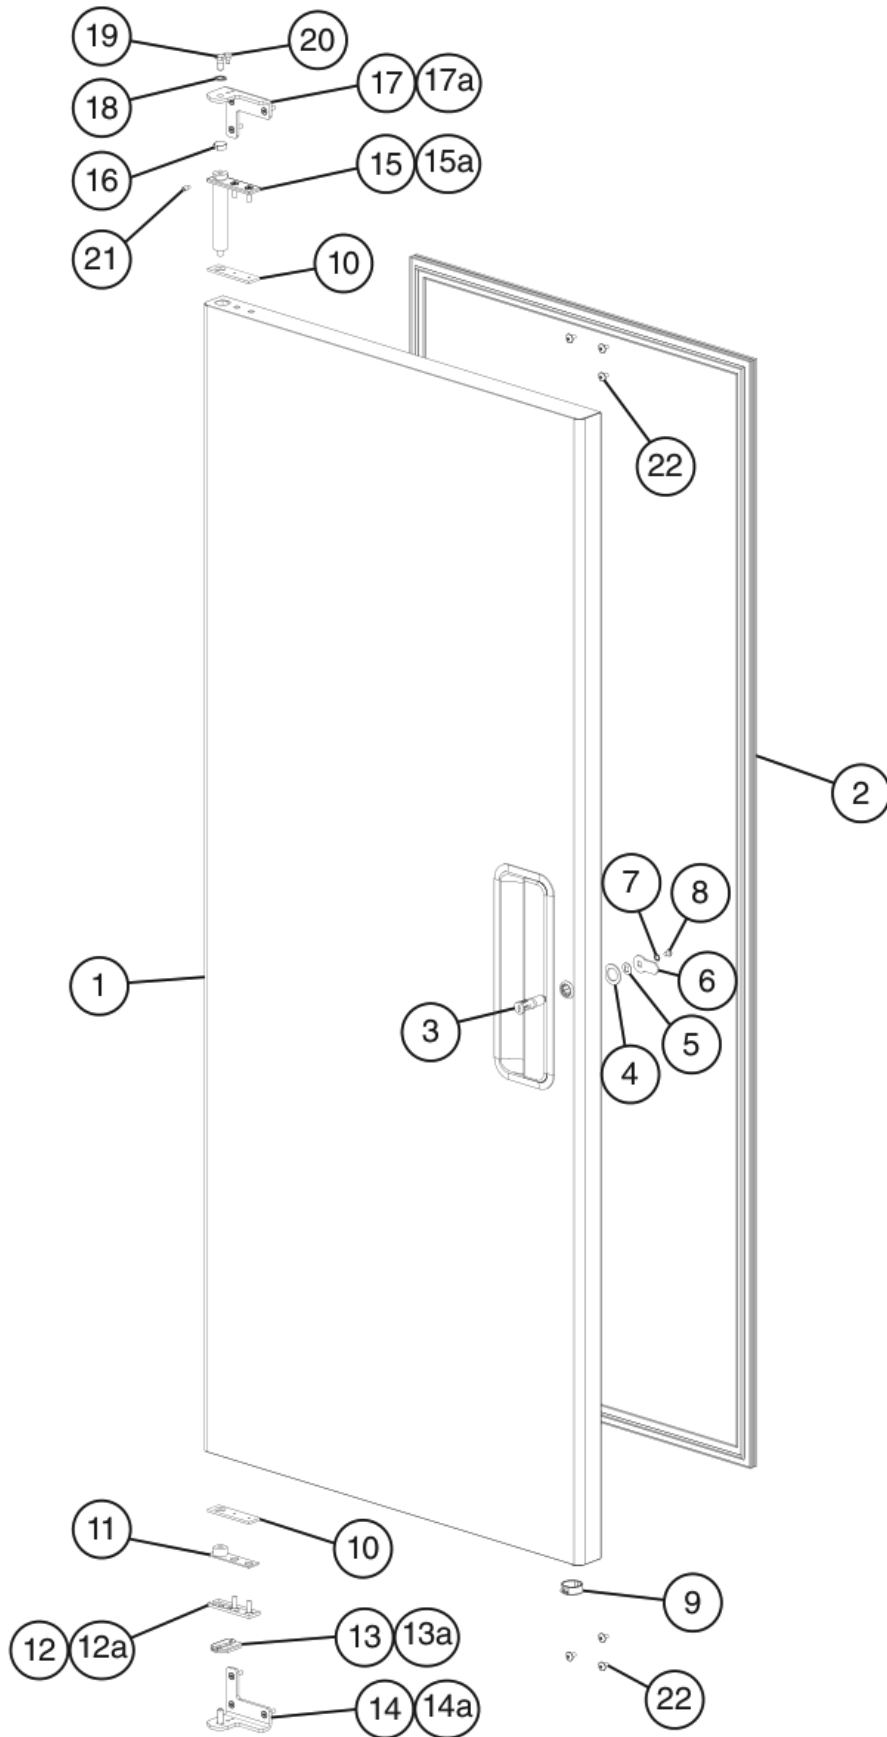

D. Door-Left
Full Solid: RH3-SSE-FS
V-5 to G-5

Title: D. Door-Left Model: Full Solid: RH3-SSE-FS											
Index No.	Description	Material or Model Number	Part Number	Required Number							
				V-5	A-5 to G-5						
1	Left Full Solid Door	HS-3201	2A3942G01	1	-						
			2A6547G01		1						
2	Door Gasket		3A0273-01	1	-						
			2A5192-07		1						
3	Door Lock Tumbler (includes Key 4A0460-01)		4A0462-01	1	1						
4	Door Lock Washer		4A0670-01	1	1						
5	Door Lock Stop Washer		4A0458-01	1	1						
6	Door Lock Cam		4A0228-01	1	1						
7	Door Lock Lock Washer		4A0459-01	1	1						
8	Door Lock Screw		4A0461-01	1	1						
9	Locking Hole Plug		4A0586-06	1	1						
10	Foam Pad		4A2257-01	2	2						
11	Left Hinge Bottom Bushing		4A0439-02	1	1						
12	Male Left Hinge Bottom Plate		4A0440-02	1	1						
12a	Countersunk Screw	5x20, SS	7C42-0520	2	2						
13	Female Left Hinge Bottom Plate		4A0441-02	1	1						
13a	Stop Plate Screw		4A0483-01	1	1						
14	Lower Left (LL) Door Hinge Bracket		3A1627-01	1	1						
14a	Countersunk Screw	5x20, SS	7C42-0520	3	3						
15	Left Hinge Spring Cartridge		4A0438-02	1	1						
15a	Countersunk Screw	5x20, SS	7C42-0520	2	2						
16	Hinge Bushing Cover		4A0445-01	1	1						
17	Upper Left (UL) Door Hinge Bracket		3A1581-01	1	1						
17a	Countersunk Screw	5x20, SS	7C42-0520	3	3						
18	Hinge Lock Washer		4A0553-01	1	1						
19	Top Hinge Pivot Pin		4A2179-01	1	1						
20	Hinge Stop Pin		4A2180-01	1	1						
21	Hinge Tension Screw		4A0446-01	1	1						
22	Truss Head Screw (filler)	5x10, SS	7C32-0510	6	6