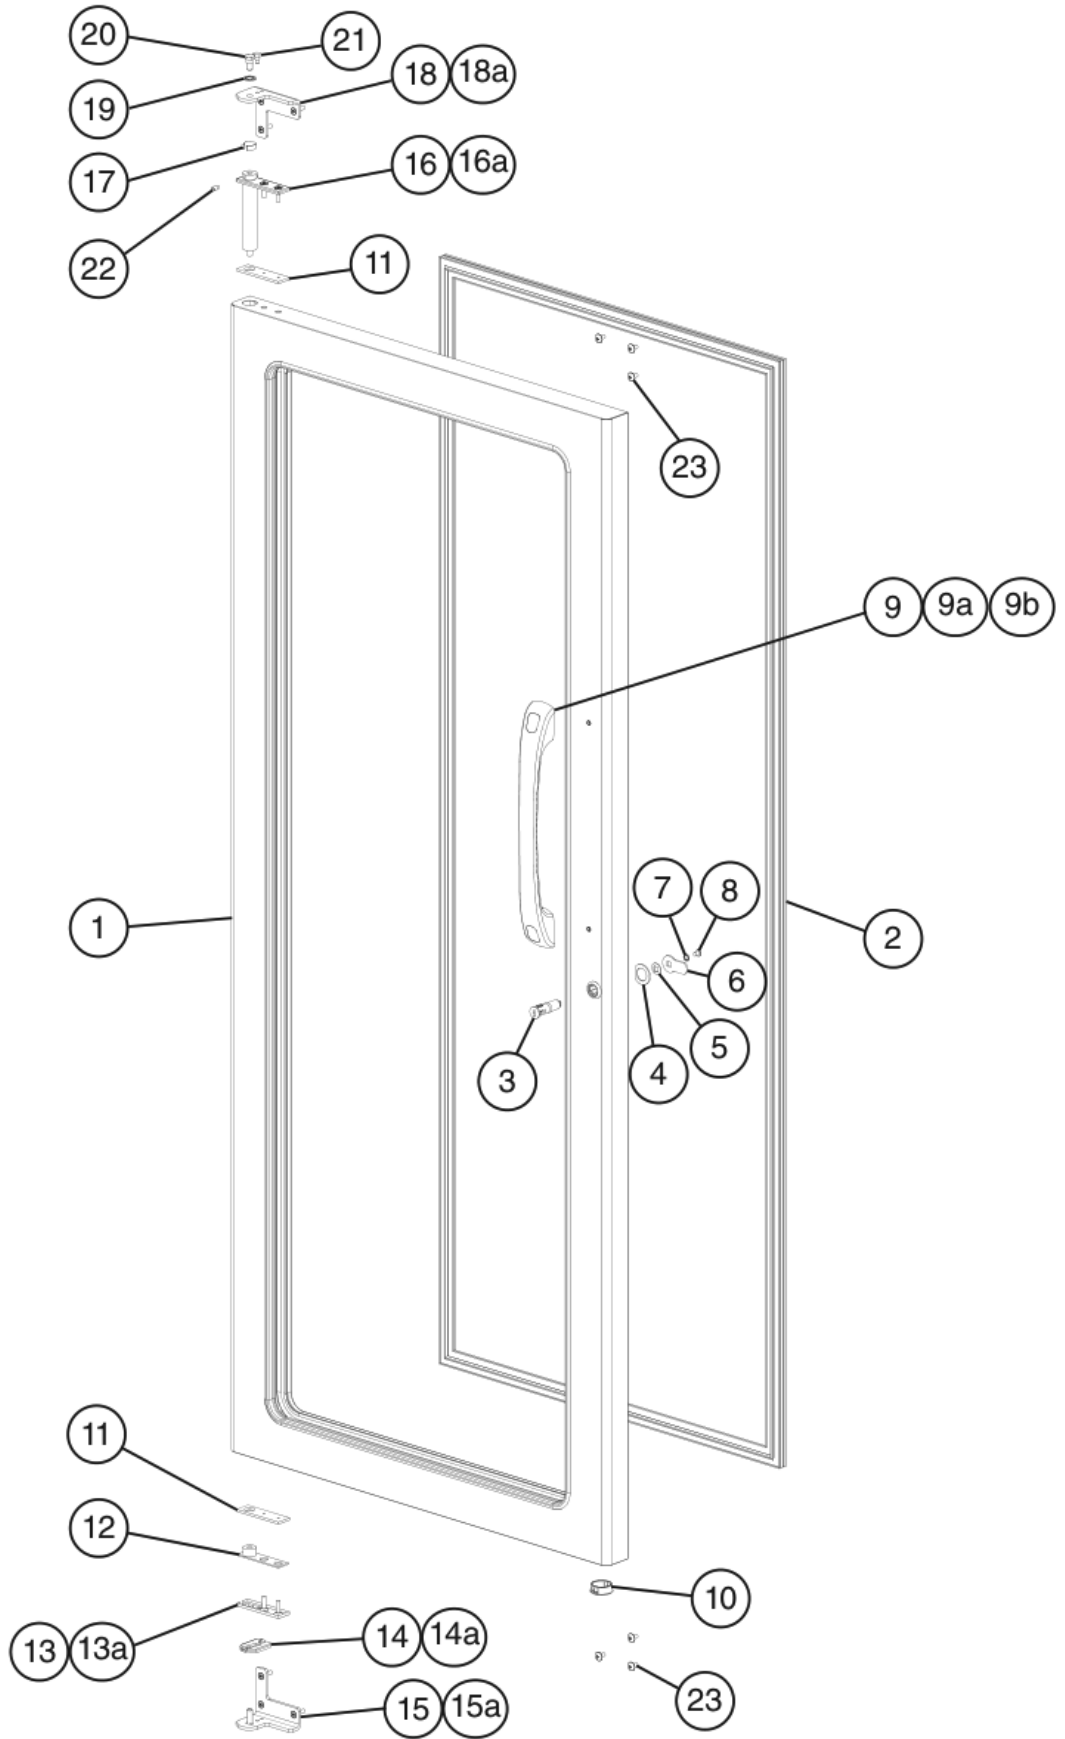

D. Door-Left
Full Glass: RH3-SSE-FG
V-5 to A-5

Title: D. Door-Left Model: Full Glass: RH3-SSE-FG												
Index No.	Description	Material or Model Number	Part Number	V-5 to A-5	Required Number							
1	Left Full Glass Door		2A4422G01	1								
2	Door Gasket		3A0273-01	1								
3	Door Lock Tumbler (includes Key 4A0460-01)		4A0462-01	1								
4	Door Lock Washer		4A0670-01	1								
5	Door Lock Stop Washer		4A0458-01	1								
6	Door Lock Cam		4A0228-01	1								
7	Door Lock Lock Washer		4A0459-01	1								
8	Door Lock Screw		4A0461-01	1								
9	Handle		115365-01	1								
9a	Bolt Screw		449879-08	2								
9b	Handle Cap		360643-01	2								
10	Locking Hole Plug		4A0586-06	1								
11	Foam Pad		4A2257-01	2								
12	Left Hinge Bottom Bushing		4A0439-02	1								
13	Male Left Hinge Bottom Plate		4A0440-02	1								
13a	Countersunk Screw	5x20, SS	7C42-0520	2								
14	Female Left Hinge Bottom Plate		4A0441-02	1								
14a	Stop Plate Screw		4A0483-01	1								
15	Lower Left (LL) Door Hinge Bracket		3A1627-01	1								
15a	Countersunk Screw	5x20, SS	7C42-0520	3								
16	Left Hinge Spring Cartridge		4A0438-02	1								
16a	Countersunk Screw	5x20, SS	7C42-0520	2								
17	Hinge Bushing Cover		4A0445-01	1								
18	Upper Left (UL) Door Hinge Bracket		3A1581-01	1								
18a	Countersunk Screw	5x20, SS	7C42-0520	3								
19	Hinge Lock Washer		4A0553-01	1								
20	Top Hinge Pivot Pin		4A2179-01	1								
21	Hinge Stop Pin		4A2180-01	1								
22	Hinge Tension Screw		4A0446-01	1								
23	Truss Head Screw (filler)	5x10, SS	7C32-0510	6