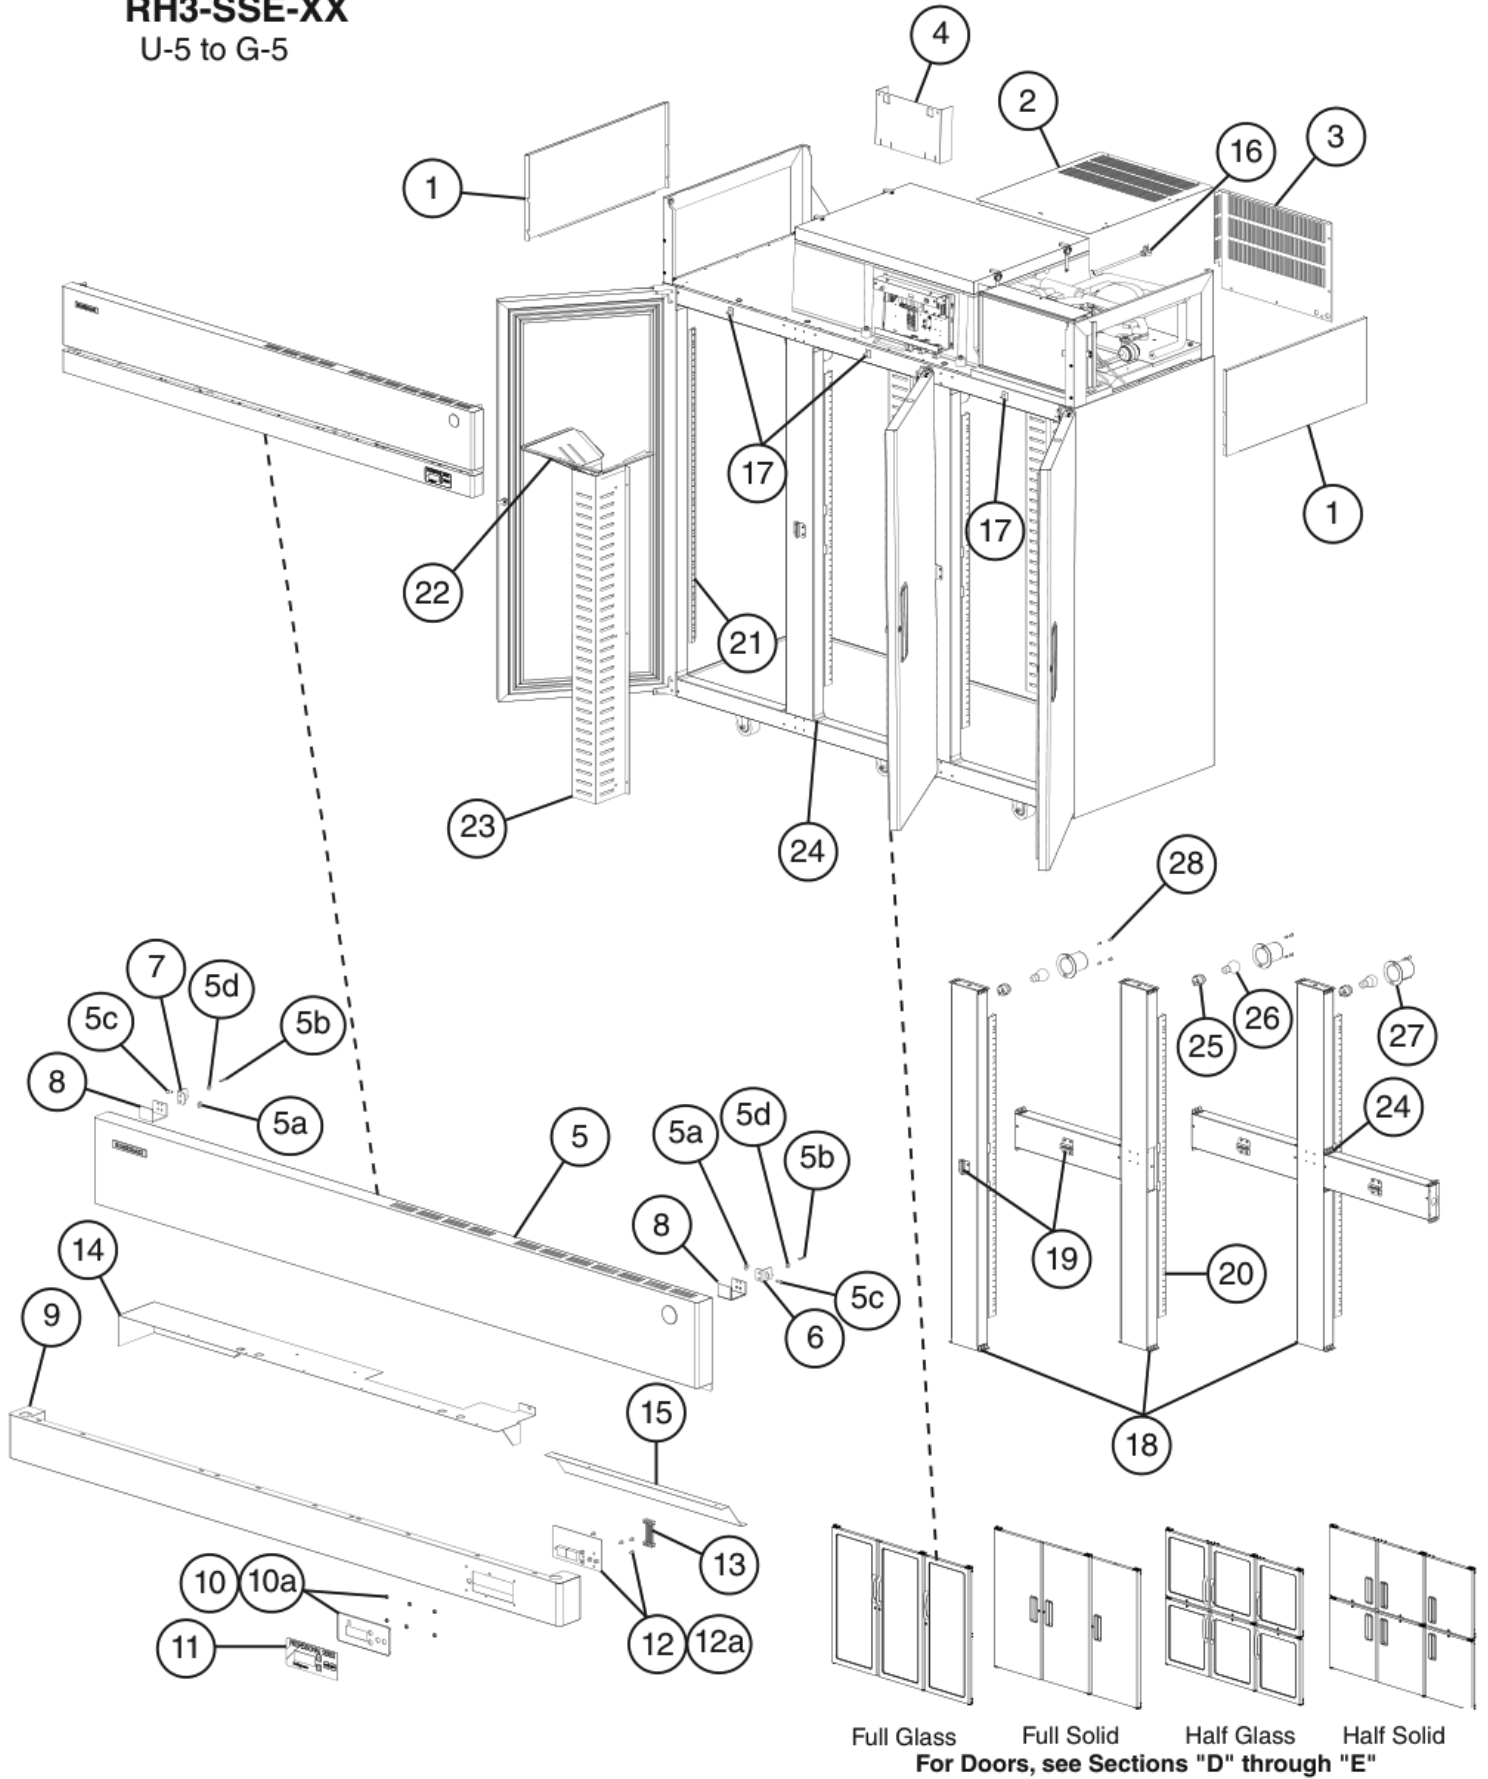

Note About Ordering Parts

Most assemblies cannot be ordered as complete units; parts in the assemblies generally must be ordered separately.

A. Main Assembly
RH3-SSE-XX
 U-5 to G-5

Title: A. Main Assembly Model: RH3-SSE-XX											
Index No.	Description	Material or Model Number	Part Number	U-5 to G-5	Required Number						
1	Side Panel		2A1800-01	2							
2	Top Cover		2A1118-02	1							
3	Rear Cover		2A1117-01	1							
4	Control Box Cover		2A1031-01	1							
5	Front Panel		1A0624-03	1							
5a	Clevis Pin		8907-0102	2							
5b	Cotter Pin		8907-0103	2							
5c	Flat Washer		4A0655-03	2							
5d	Hinge Spacer		4A2473-01	2							
6	Front Panel Right Hinge		4A2154-01	1							
7	Front Panel Left Hinge		4A2153-01	1							
8	Hinge Channel		4A2170-01	2							
9	Control Panel	Glass Door	1A0836-04	1							
		Solid Door	1A0836-01	1							
10	Display Board		2A0883-01	1							
10a	Palnut		4A1398-01	6							
11	Display Label		3A5788-01	1							
12	Display Board Mount		3A0823-01	1							
12a	Nylon Screw		4A1397-01	4							
13	Ribbon Cable	L=610 mm	4A1106-02	1							
14	Control Panel Cover		3A1066-01	1							
15	Display Board Cover		3A1060-01	1							
16	Power Cord		4A0520-01	1							
17	Door Switch	Full Door	3A1826-01	3							
		Half Door		6							
18	Vertical Mullion (includes items 19)	Full Door	2A4211G01	2							
	Tee Mullion (includes items 19)	Half Door	2A4569G01	1							
	Cross Mullion (includes items 19)	Half Door	2A4254G01	1							
19	Strike Plate	Full Door	4A4587-01	2							
		Half Door		6							
20	Mullion Pilaster	Full Door	2A3246-01	2							
		Half Door		4							
21	Pilaster		3A0145-01	8							
22	Air Distribution Top		3A4682A01	2							
23	Air Distribution Channel		1A3952-01	2							
24	Corner Bracket	Full Door	4A2655-01	12							
		Half Door		24							
25	Lampholder		4A2862-01	2							
26	Light Bulb		4A2420-01	2							
27	Light Shield		4A0465-01	2							
28	Cheese Head Screw	5x12, SS	7C52-0512	4							