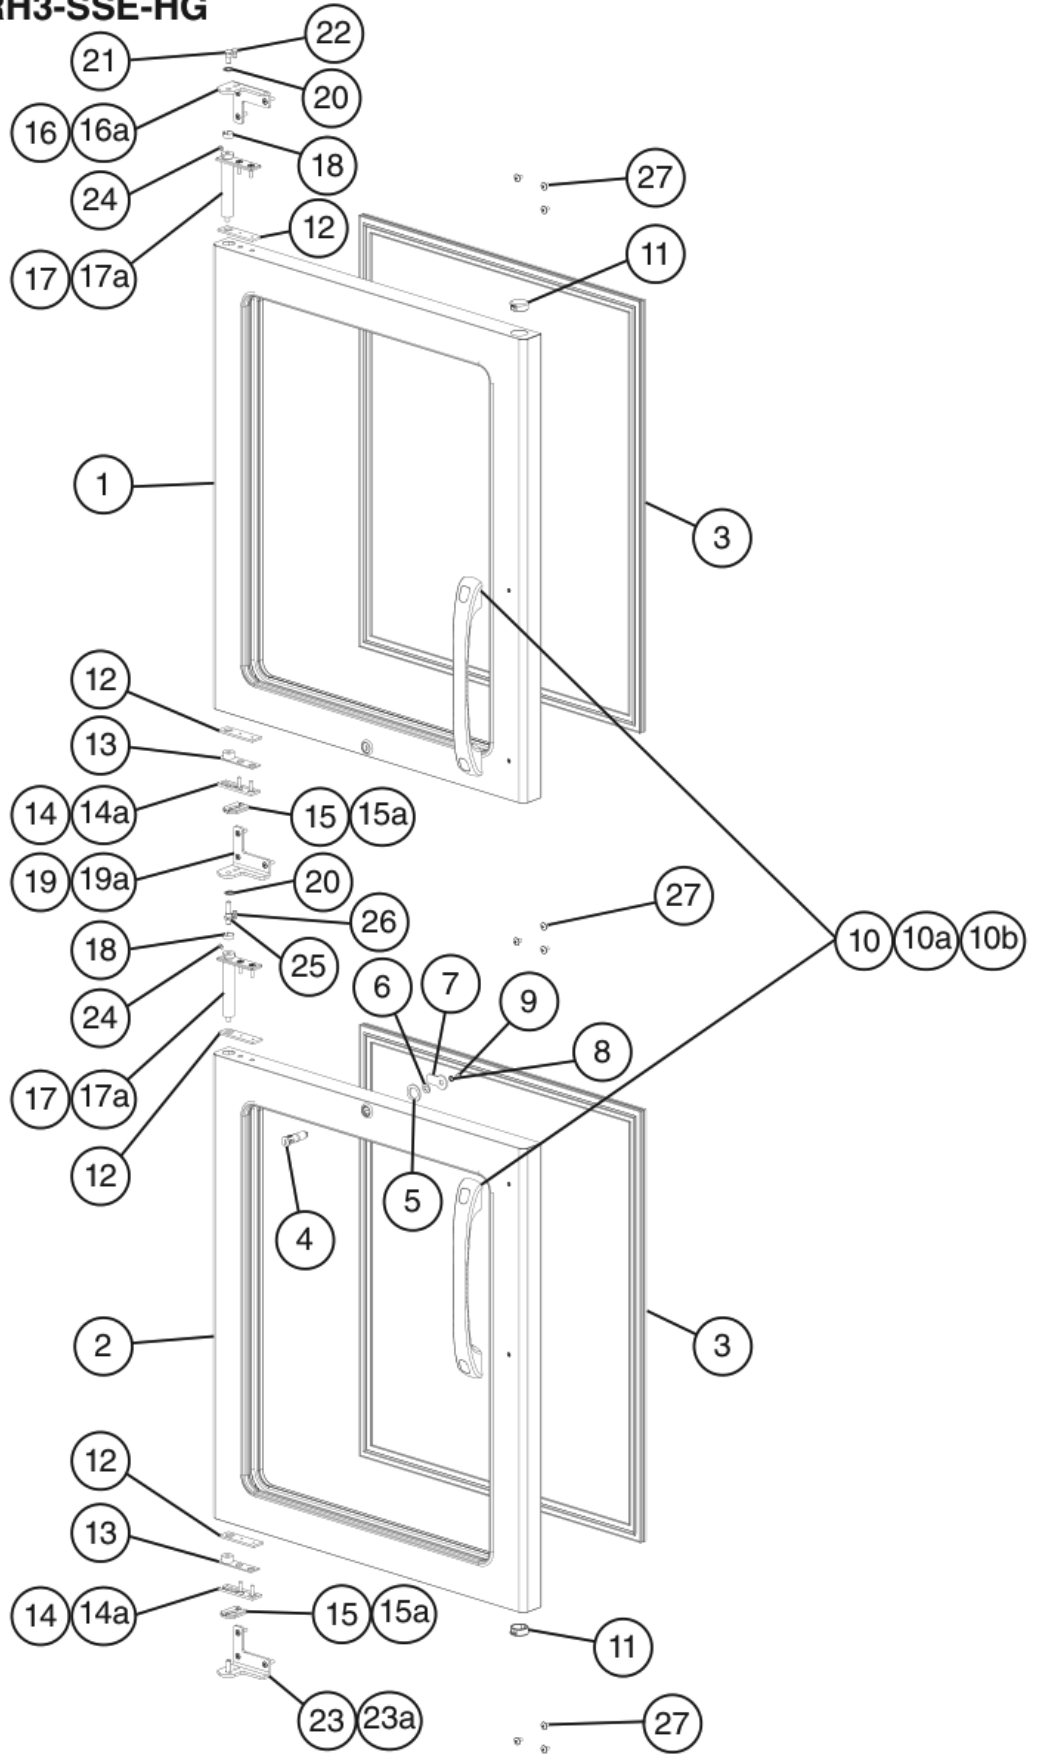

D. Door-Left
Half Glass: RH3-SSE-HG
U-5

Title: D. Door-Left Model: Half Glass: RH3-SSE-HG												
Index No.	Description	Material or Model Number	Part Number	Required Number								
				U-5								
1	Left Half Glass Door	Upper Left	2A4416G01	1								
2	Left Half Glass Door	Lower Left	2A4417G01	1								
3	Door Gasket		3A0273-02	2								
4	Door Lock Tumbler (includes Key 4A0460-01)		4A0462-01	2								
5	Door Lock Washer		4A0670-01	2								
6	Door Lock Stop Washer		4A0458-01	2								
7	Door Lock Cam		4A0228-01	2								
8	Door Lock Lock Washer		4A0459-01	2								
9	Door Lock Screw		4A0461-01	2								
10	Handle		115365-01	2								
10a	Bolt Screw		449879-08	4								
10b	Handle Cap		360643-01	4								
11	Locking Hole Plug		4A0586-06	2								
12	Foam Pad		4A2257-01	4								
13	Left Hinge Bottom Bushing		4A0439-02	2								
14	Male Left Hinge Bottom Plate		4A0440-02	2								
14a	Countersunk Screw	5x20, SS	7C42-0520	4								
15	Female Left Hinge Bottom Plate		4A0441-02	2								
15a	Stop Plate Screw		4A0483-01	2								
16	Upper Left (UL) Door Hinge Bracket		3A1581-01	1								
16a	Countersunk Screw	5x20, SS	7C42-0520	3								
17	Left Hinge Spring Cartridge		4A0438-02	2								
17a	Countersunk Screw	5x20, SS	7C42-0520	4								
18	Hinge Bushing Cover		4A0445-01	2								
19	Upper Right (UR) Door Hinge Bracket		3A1580-01	1								
19a	Countersunk Screw	5x20, SS	7C42-0520	3								
20	Hinge Lock Washer		4A0553-01	2								
21	Top Hinge Pivot Pin		4A2179-01	1								
22	Hinge Stop Pin		4A2180-01	1								
23	Lower Left (LL) Door Hinge Bracket		3A1627-01	1								
23a	Countersunk Screw	5x20, SS	7C42-0520	3								
24	Hinge Tension Screw		4A0446-01	2								
25	Bottom Hinge Pivot Pin		4A1735-01	1								
26	Bottom Hinge Stop Pin		4A1734-01	1								
27	Truss Head Screw (filler)	5x10, SS	7C32-0510	9