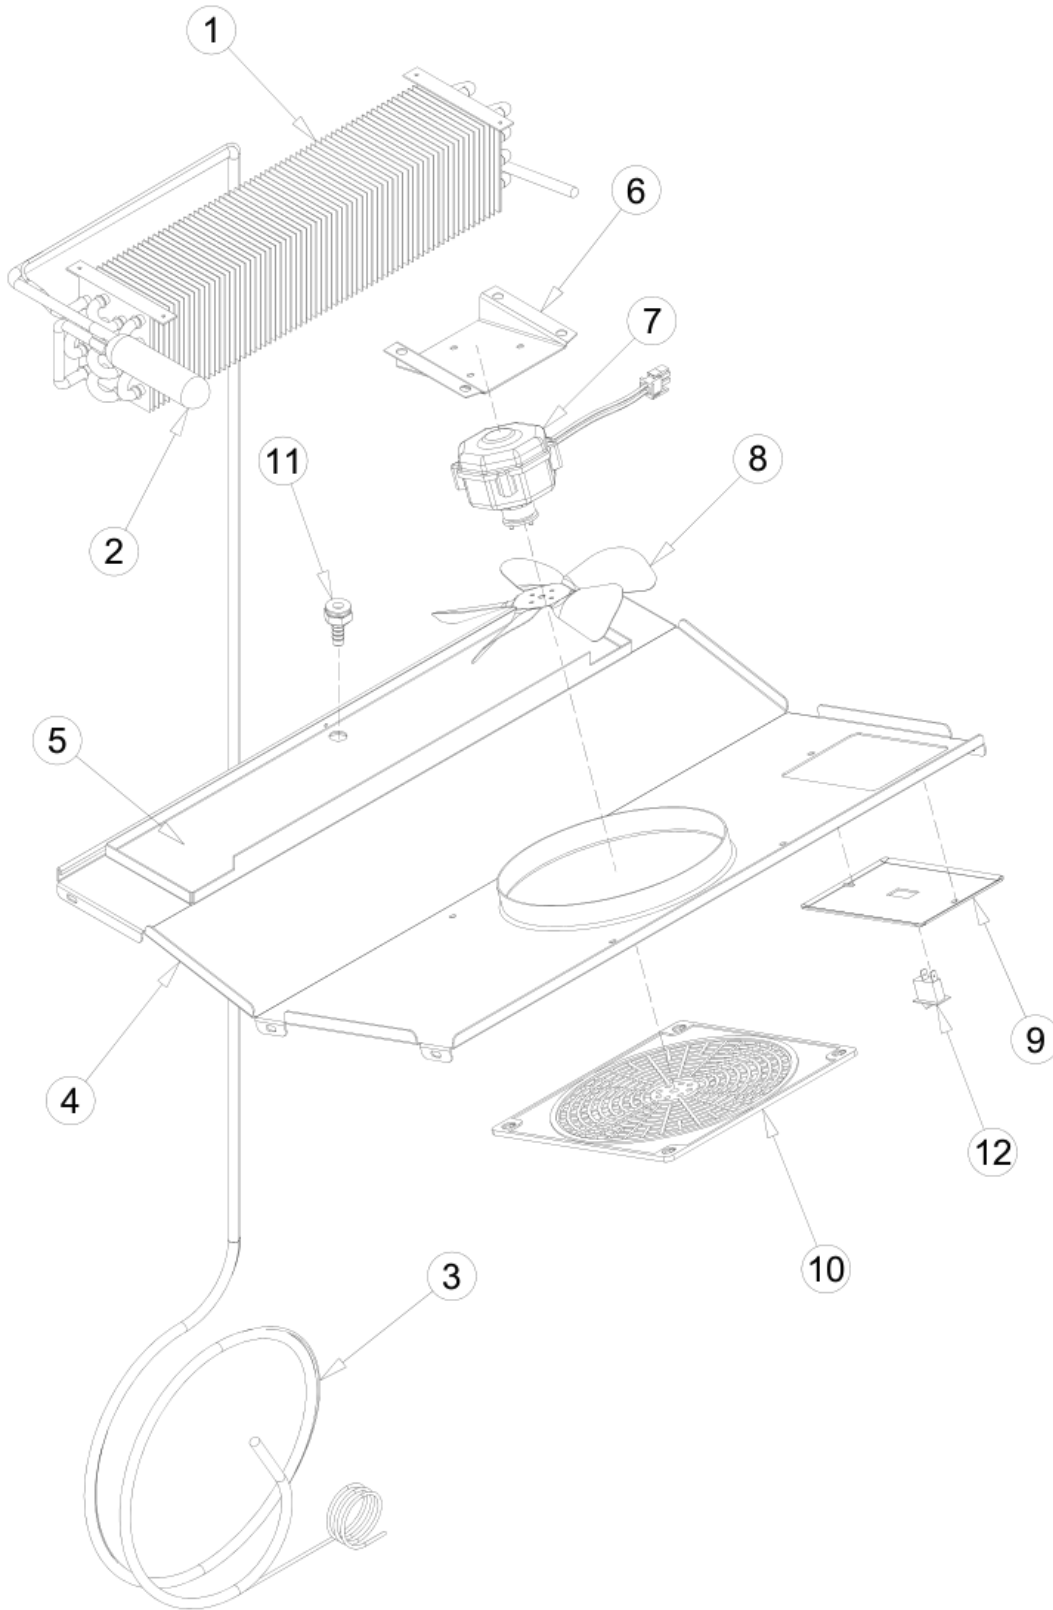

HOSHIZAKI

EVAPORATOR ASSEMBLY

HOSHIZAKI

EVAPORATOR ASSEMBLY

<i>Item No.</i>	<i>Description</i>	<i>Part No.</i>	<i>Quantity per cooler</i>
1	EVAPORATOR	CO-312	1
2	ACCUMULATOR	DR-19-C	1
3	HEAT EXCHANGER	TUB-1130	1
4	BAFFLE	OT-17171	1
5	EVAPORATOR DRAIN PAN	OT-10850	1
6	EVAPORATOR FAN MOTOR BRACKET	OT-12203	1
7	EVAPORATOR FAN MOTOR	FA-70-VU	1
8	EVAPORATOR FAN BLADE	FA-2-EBM	1
9	SWITCH BRACKET	OT-9981	1
10	FAN GUARD	FA-62	1
11	PLASTIC DRAIN	DR-1-P	1
12	LIGHT SWITCH	EL-305	1