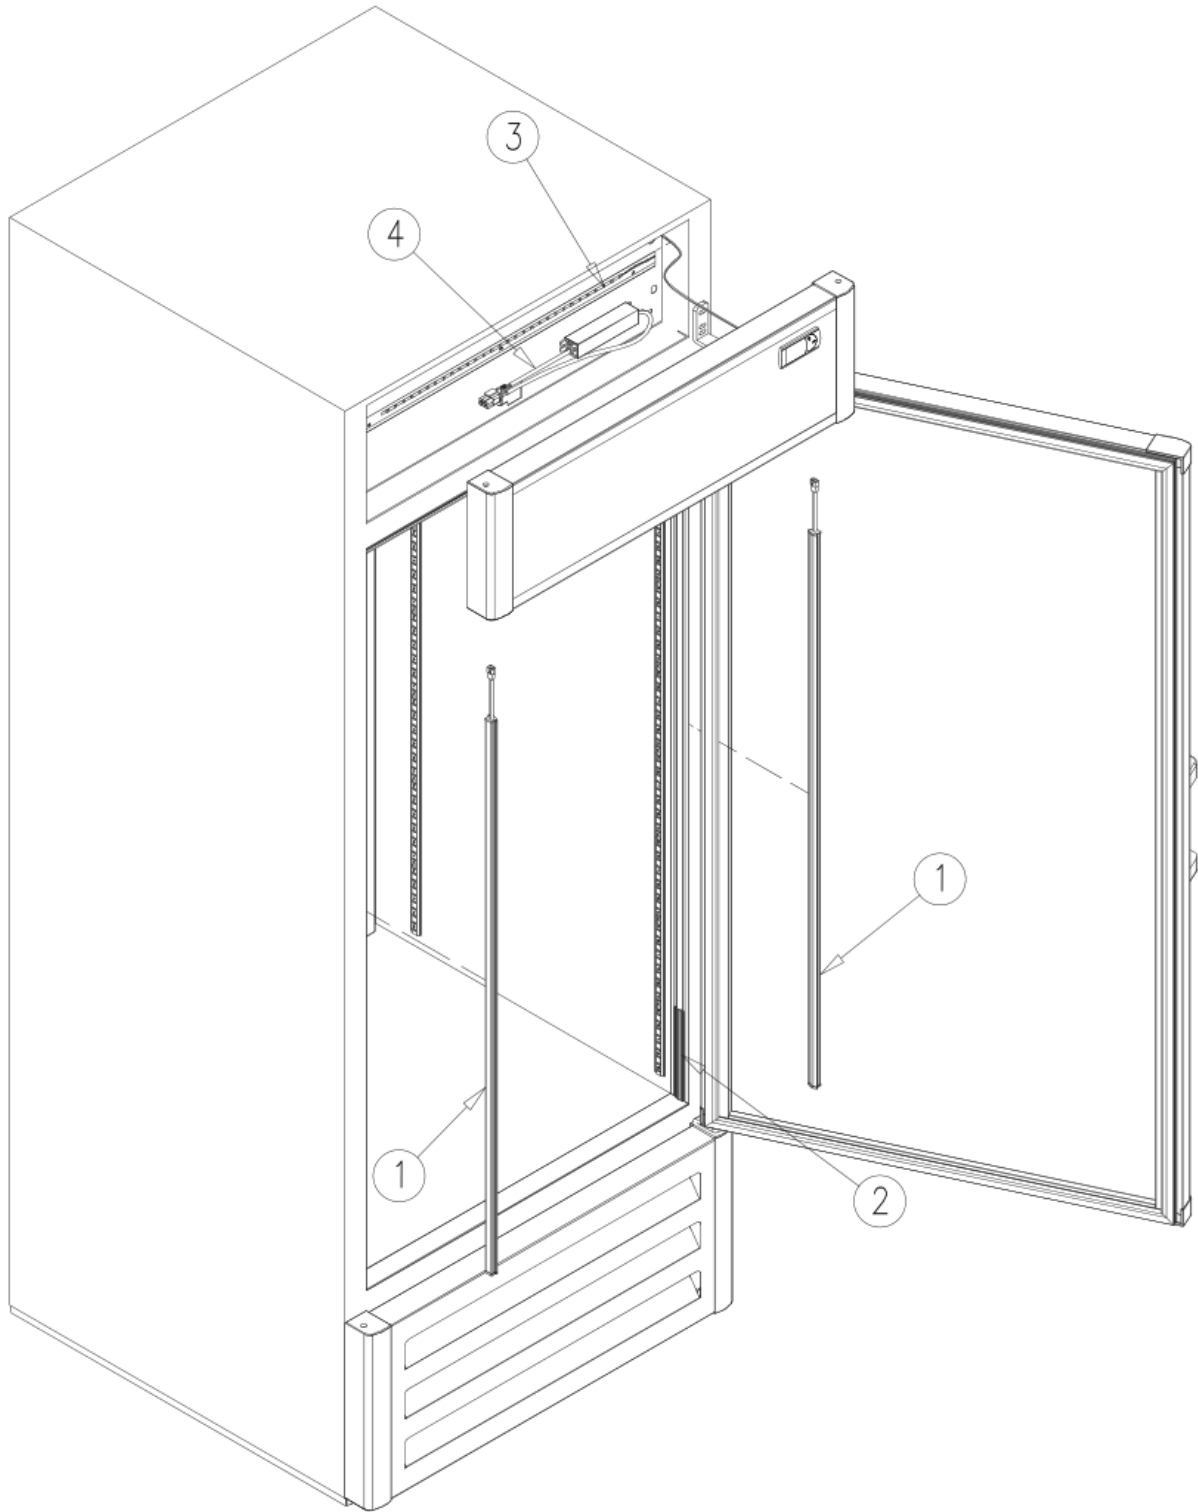

DOOR ASSEMBLY

DOOR ASSEMBLY

<i>Item No.</i>	<i>Description</i>	<i>Part No.</i>	<i>Quantity per cooler</i>
1	GLASS PANE	GL-677-AD-E	1
2	MAGNETIC GASKET	GA-424-B	1
3	UPPER HINGE ASSEMBLY	HA-535-R	1
4	LOWER HINGE ASSEMBLY	HA-522-R	1
5	TORSION MECHANISM	HA-479	1
6	DOOR HANDLE	OT-HA-676	1

LIGHTING SYSTEM

LIGHTING SYSTEM

<i>Item No.</i>	<i>Description</i>	<i>Part No.</i>	<i>Quantity per cooler</i>
1	39 3/8" LED LAMP STRIP	EL-148	2
2	6 1/4" LED PROFILE COVER	OT-BR-253-57-6.25	4
3	19 3/4" HIGH INTENSITY FLEXIBLE LED STRIP	OT-EL-170-19.75	1
4	1.25 Amp. LED DRIVER	OT-EL-151-T	1