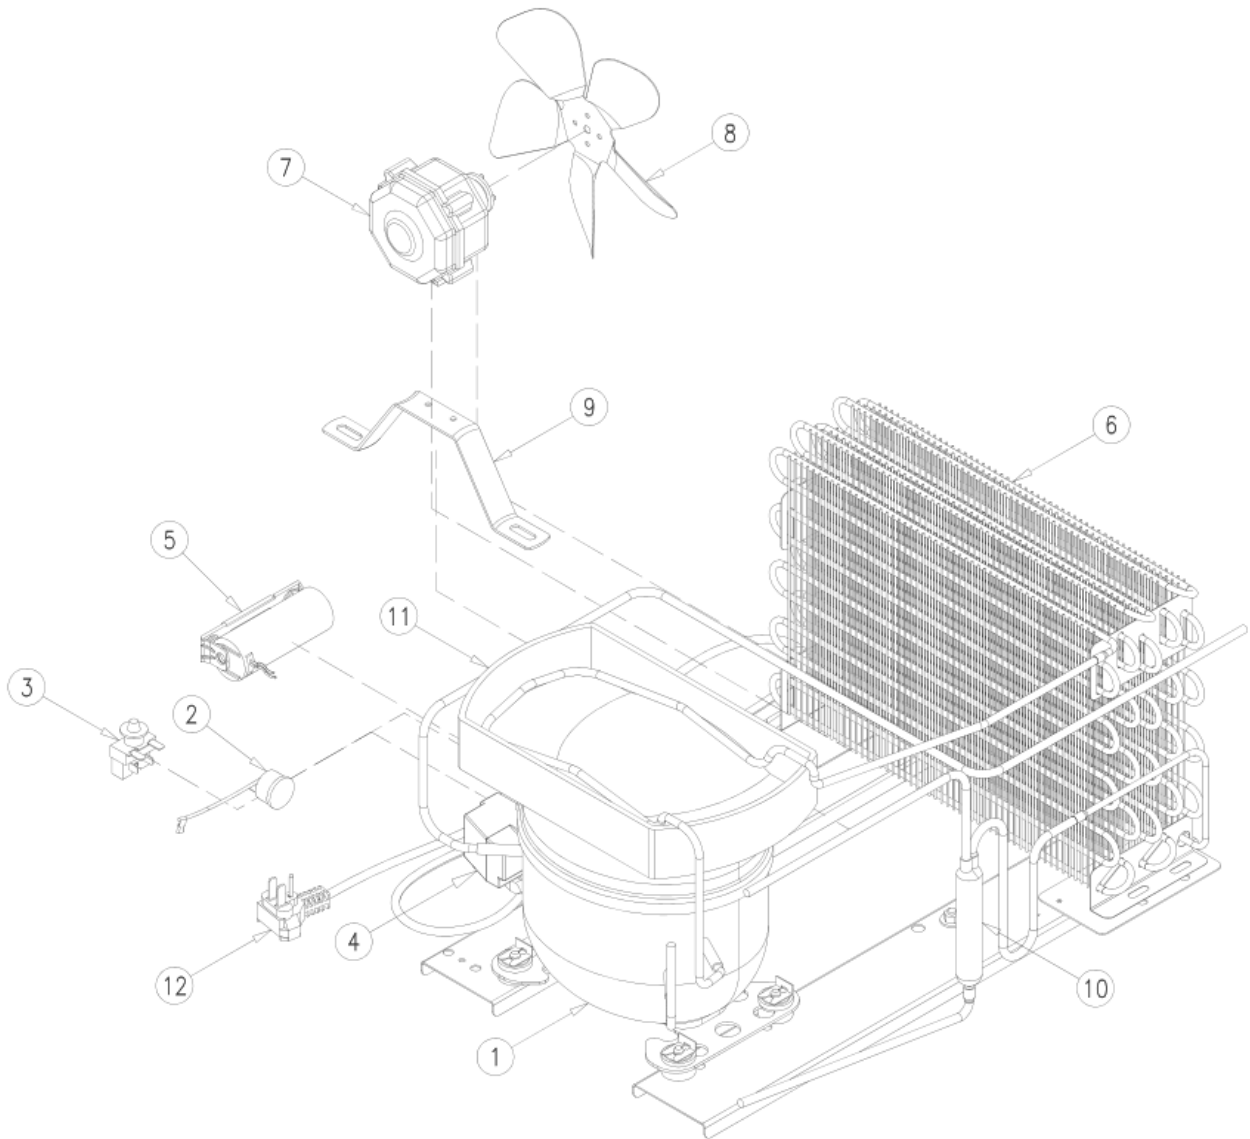

HOSHIZAKI

CONDENSING UNIT ASSEMBLY

HOSHIZAKI

CONDENSING UNIT ASSEMBLY

<i>Item No.</i>	<i>Description</i>	<i>Part No.</i>	<i>Quantity per cooler</i>
1	1/3HP 115V/60HZ COMPRESSOR	FFU130HAX	1
2	MRT26ADK-5590 EXTERNAL PROTECTOR	EL-1602-R	1
3	213516051 RELAY	EL-1601-R	1
4	ELECTRICAL BOX	EL-1957-R	1
5	378-454 μF 115V START CAPACITOR	CAP-378-454	1
6	CONDENSER	CO-453	1
7	CONDENSER FAN MOTOR	FA-70-VU	1
8	CONDENSER FAN BLADE	FA-2-EBM	1
9	CONDENSER FAN MOTOR BRACKET	FA-18	1
10	DRIER	DR-31-P	1
11	COMPRESSOR EVAPORATION TRAY	DP-1	1
12	POWER CORD	EL-1265-9	1