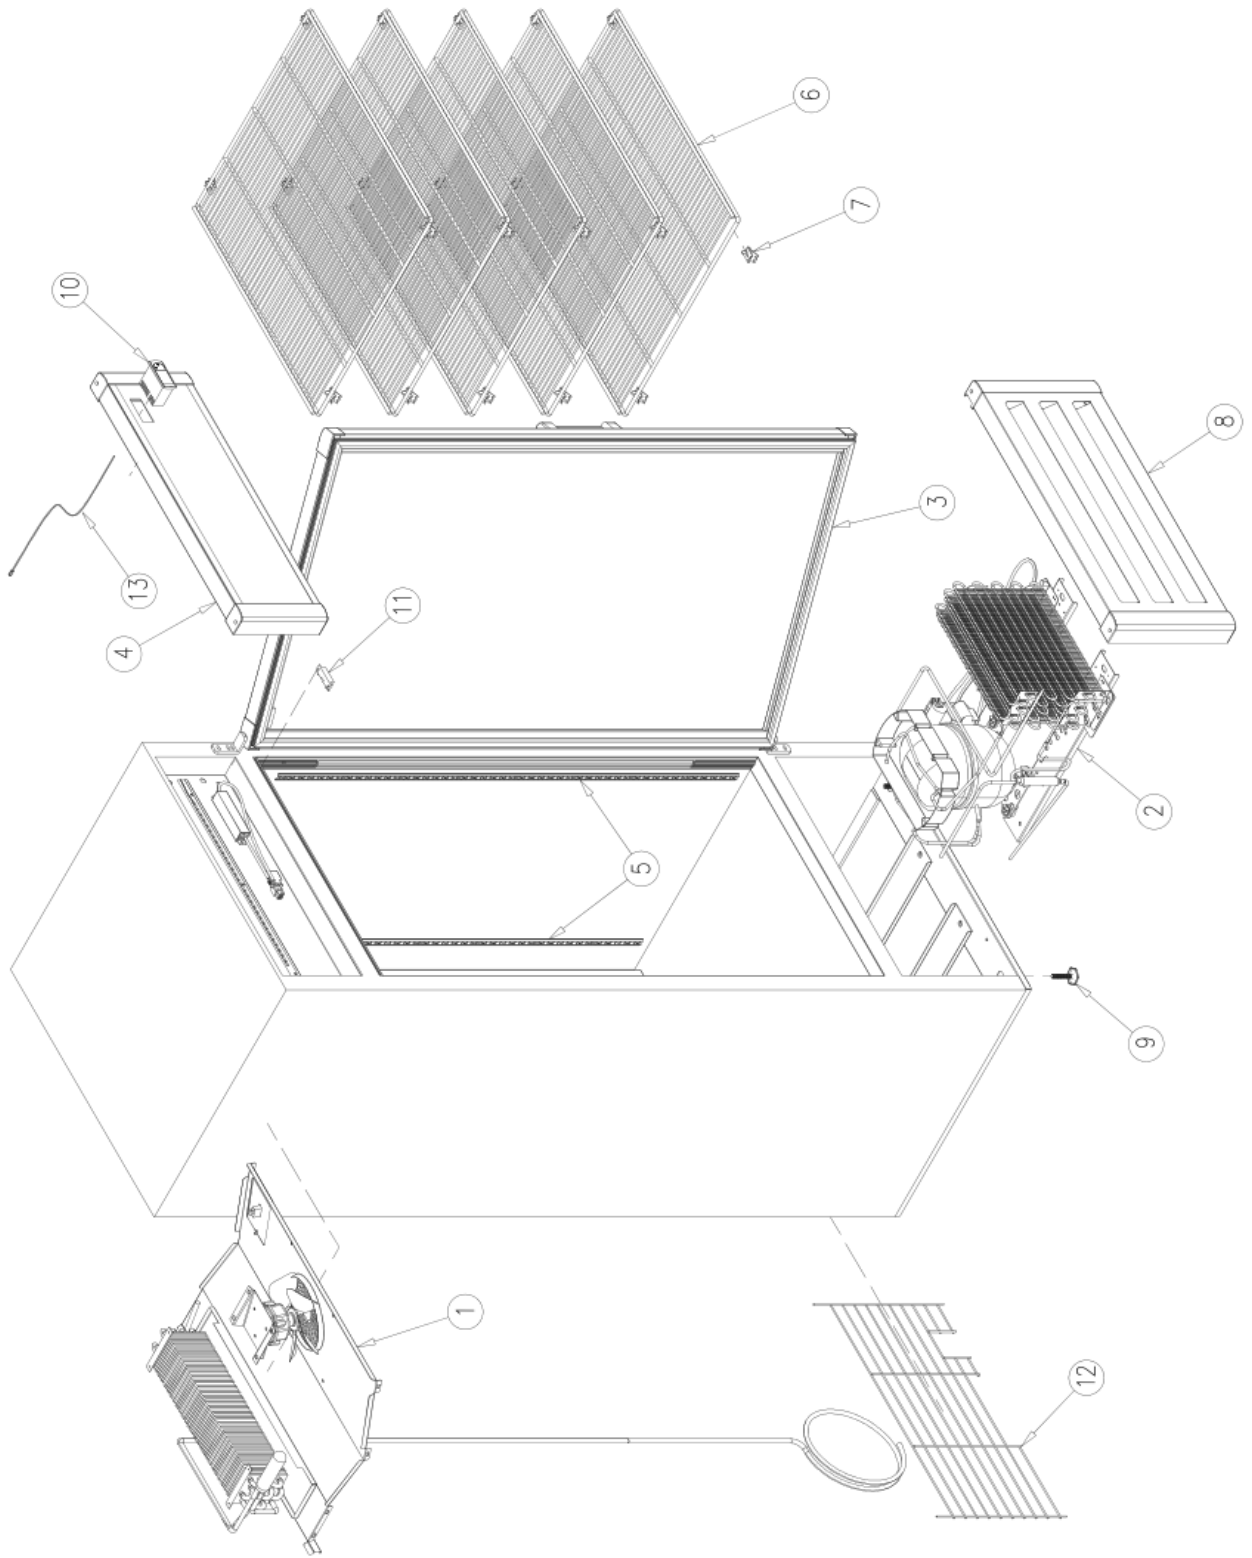

HOSHIZAKI

Parts List

Glass Door Merchandiser

Model

RM-26

hoshizakiamerica.com

Number: RM-26
Issued: 02-22-2017
Revised: 11-26-2018

TABLE OF CONTENTS

	<i>Page</i>
MAIN ASSEMBLY	3, 4
EVAPORATOR ASSEMBLY	5, 6
CONDENSING UNIT ASSEMBLY	7, 8
DOOR ASSEMBLY	9, 10
LIGHTING SYSTEM	11, 12
SIGN AND FRONT GRILL ASSEMBLY	13, 14

NOTE:

To order spare parts, always include the following information:

- *Model Number* _____
- *Serial Number* _____

HOSHIZAKI

MAIN ASSEMBLY

MAIN ASSEMBLY

<i>Item No.</i>	<i>Description</i>	<i>Part No.</i>	<i>Quantity per cooler</i>
1	EVAPORATOR ASSEMBLY	See pages 5 & 6	
2	CONDENSING UNIT ASSEMBLY	FFU130HAX-R	1
3	DOOR ASSEMBLY	OT-PTA-RM26	1
4	HEADER SIGN	OT-ROT-RM26	1
5	PILASTER 48"	PI-5	4
6	FLAT SHELF	SH-0180-LEDR-HD-FE	5
7	SHELF CLIPS	CL-51-SS-E	20
8	FRONT GRILL	OT-CUBREM-RM26	1
9	LEGS	LG-27	4
10	ENERGY SAVING ELECTRONIC THERMOSTAT	CT-185-CA	1
11	MAGNETIC SWITCH	EL-360	1
12	BACK GRILL	SH-0009-G-B	1
13	AMBIENT SENSOR	CT-185-1-CA	1