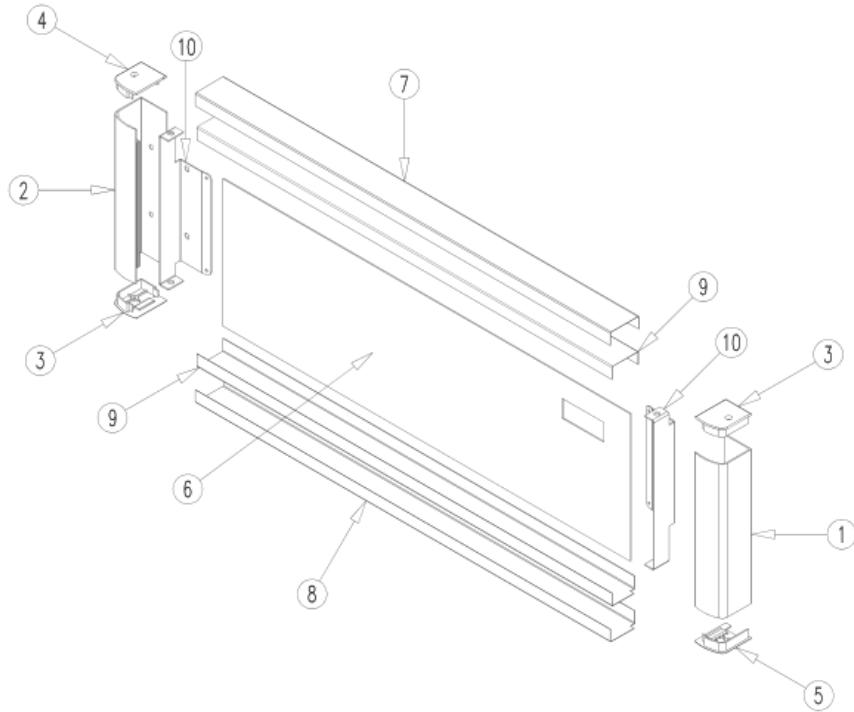

SIGN AND FRONT GRILL ASSEMBLY

Sign Assembly