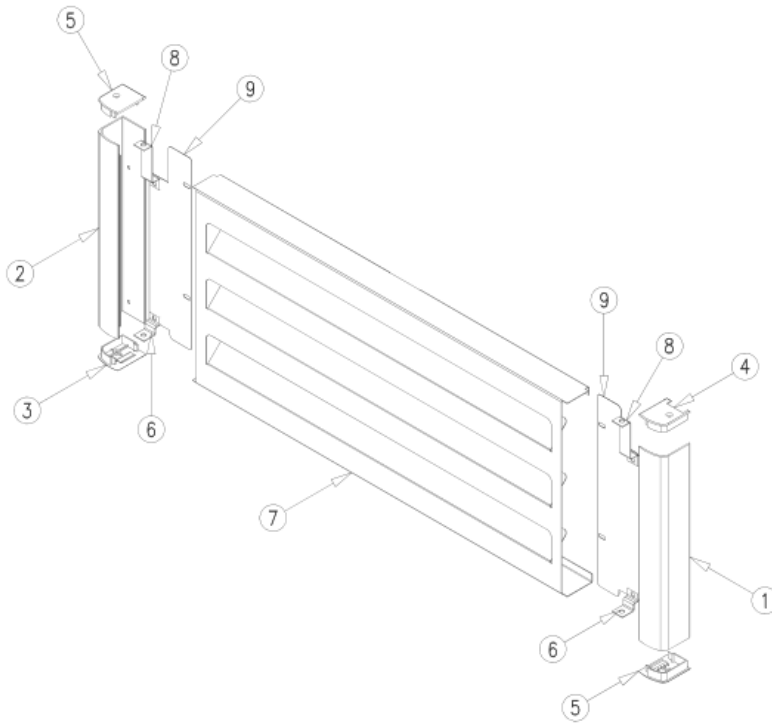

Front Grill Assembly