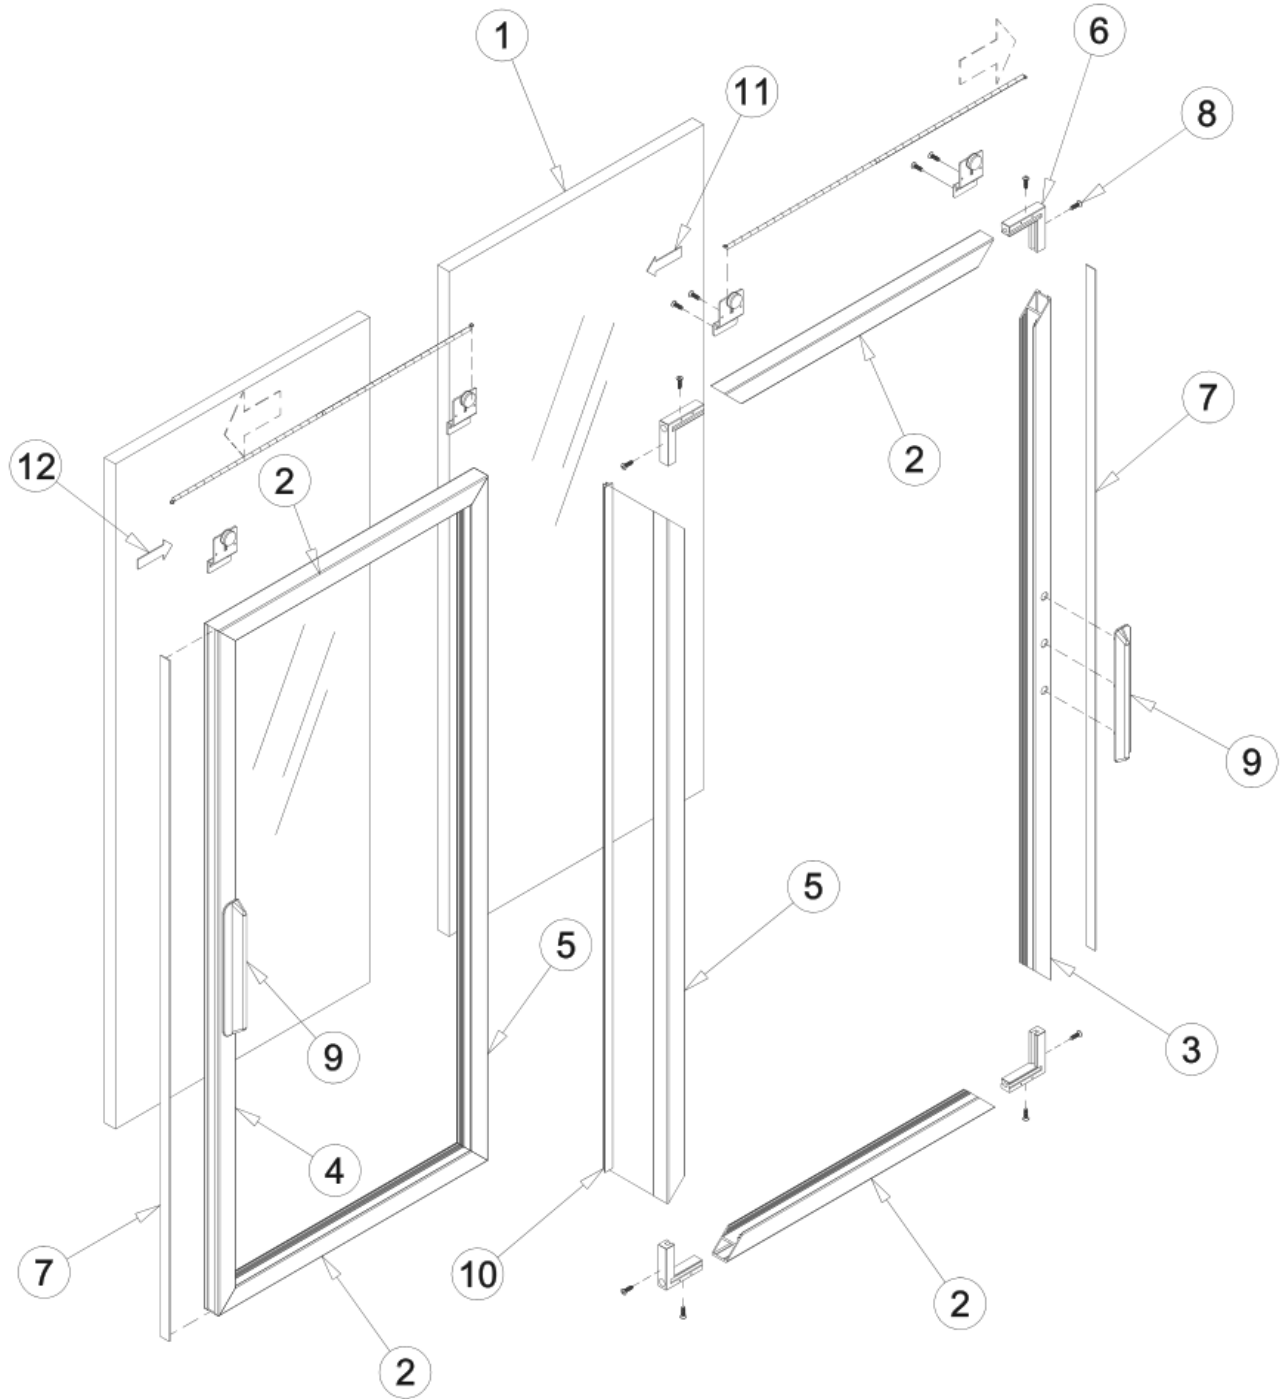

DOOR ASSEMBLY

DOOR ASSEMBLY

<i>Item No.</i>	<i>Description</i>	<i>Part No.</i>	<i>Quantity per cooler</i>
1	RIGHT COMPLETE DOOR	OT-PTA-RM45SD-R	1
2	LEFT COMPLETE DOOR	OT-PTA-RM45SD-L	1
3	COMPLETE SLIDING TRACK FRAME	OT-TRACK-RM45SD	1
4	VERTICAL TRACK PROFILE	MD-328-57	2
5	BOTTOM TRACK PROFILE	MD-327-49	1
6	TOP TRACK PROFILE	MD-324-49	1
7	ALUMINUM TRACK PROFILE KIT	OT-MD-326-47	1
8	GASKET	GA-58-B-46	2
9	COVER FOR TOP TRACK PROFILE	MD-325-47-K	1
10	BELLOWS GASKET	GA-57-B-46	1
11	DOOR METAL ROLLER BRACKET KIT	OT-RO-29	4
12	DOOR METAL ROLLER	RO-29	4
13	DOOR METAL ROLLER BRACKET	OT-ES-1469	4
14	ADJUSTMENT BRACE	OT-ES-1485	4
15	VERTICAL TRACK MAGNETIC GASKET	GA-56-B-53-K	2
16	FOAM	GA-315-B	2
17	DOOR HANDLE	HA-666-K	2
18	SLIDING DOOR SPRING	SP-16	2
19	TRACK PROFILE SCREWS	SC-375-SS	18
20	CAP SCREWS	PL-191	12

DOOR ASSEMBLY

Right and Left Hand Door

DOOR ASSEMBLY

Right and Left Hand Door

<i>Item No.</i>	<i>Description</i>	<i>Part No.</i>	<i>Quantity per cooler</i>
1	GLASS PANE	GL-549-AD-E	2
2	LOWER & UPPER DOOR PROFILE	MD-322-48	4
3	RIGHT VERTICAL DOOR PROFILE WITH HANDLE	MD-321-53-R	1
4	LEFT VERTICAL DOOR PROFILE WITH HANDLE	MD-321-53-L	1
5	RIGHT & LEFT VERTICAL DOOR PROFILE	MD-322-53	2
6	DOOR BRACKET	ESQ-020	8
7	STRIP FOR DOOR GASKET	OT-7055	2
8	SCREWS	SC-46-SS-N	24
9	DOOR HANDLE	HA-666-K	2
10	LIP SEAL	GA-59-B-52	1
11	RIGHT STICKER "SLIDE"	NP-122-G	1
12	LEFT STICKER "SLIDE"	NP-121-G	1