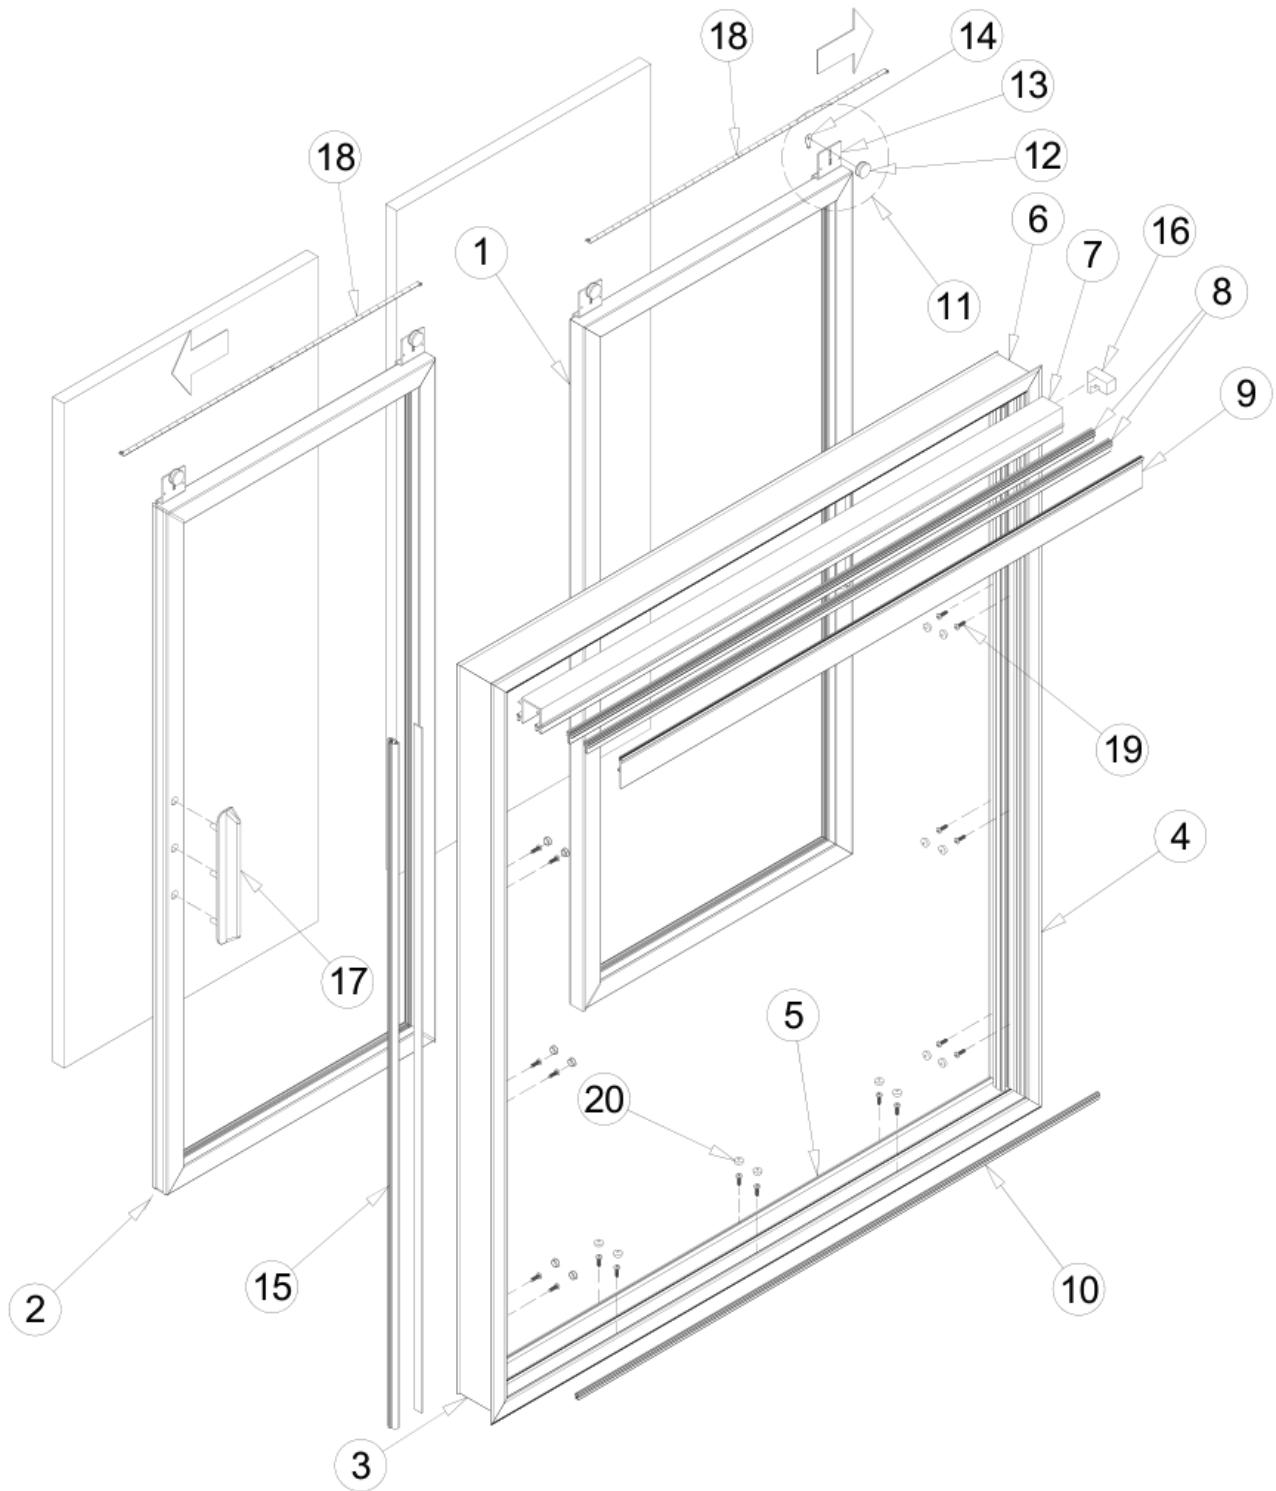

DOOR ASSEMBLY

DOOR ASSEMBLY

<i>Item No.</i>	<i>Description</i>	<i>Part No.</i>	<i>Quantity per cooler</i>
1	RIGHT COMPLETE DOOR	OT-PTA-RM45SD-R	1
2	LEFT COMPLETE DOOR	OT-PTA-RM45SD-L	1
3	COMPLETE SLIDING TRACK FRAME	OT-TRACK-RM45SD	1
4	VERTICAL TRACK PROFILE	MD-328-57	2
5	BOTTOM TRACK PROFILE	MD-327-49	1
6	TOP TRACK PROFILE	MD-324-49	1
7	ALUMINUM TRACK PROFILE KIT	OT-MD-326-47	1
8	GASKET	GA-58-B-46	2
9	COVER FOR TOP TRACK PROFILE	MD-325-47-K	1
10	BELLOWS GASKET	GA-57-B-46	1
11	DOOR METAL ROLLER BRACKET KIT	OT-RO-29	4
12	DOOR METAL ROLLER	RO-29	4
13	DOOR METAL ROLLER BRACKET	OT-ES-1469	4
14	ADJUSTMENT BRACE	OT-ES-1485	4
15	VERTICAL TRACK MAGNETIC GASKET	GA-56-B-53-K	2
16	FOAM	GA-315-B	2
17	DOOR HANDLE	HA-666-K	2
18	SLIDING DOOR SPRING	SP-16	2
19	TRACK PROFILE SCREWS	SC-375-SS	18
20	CAP SCREWS	PL-191	12