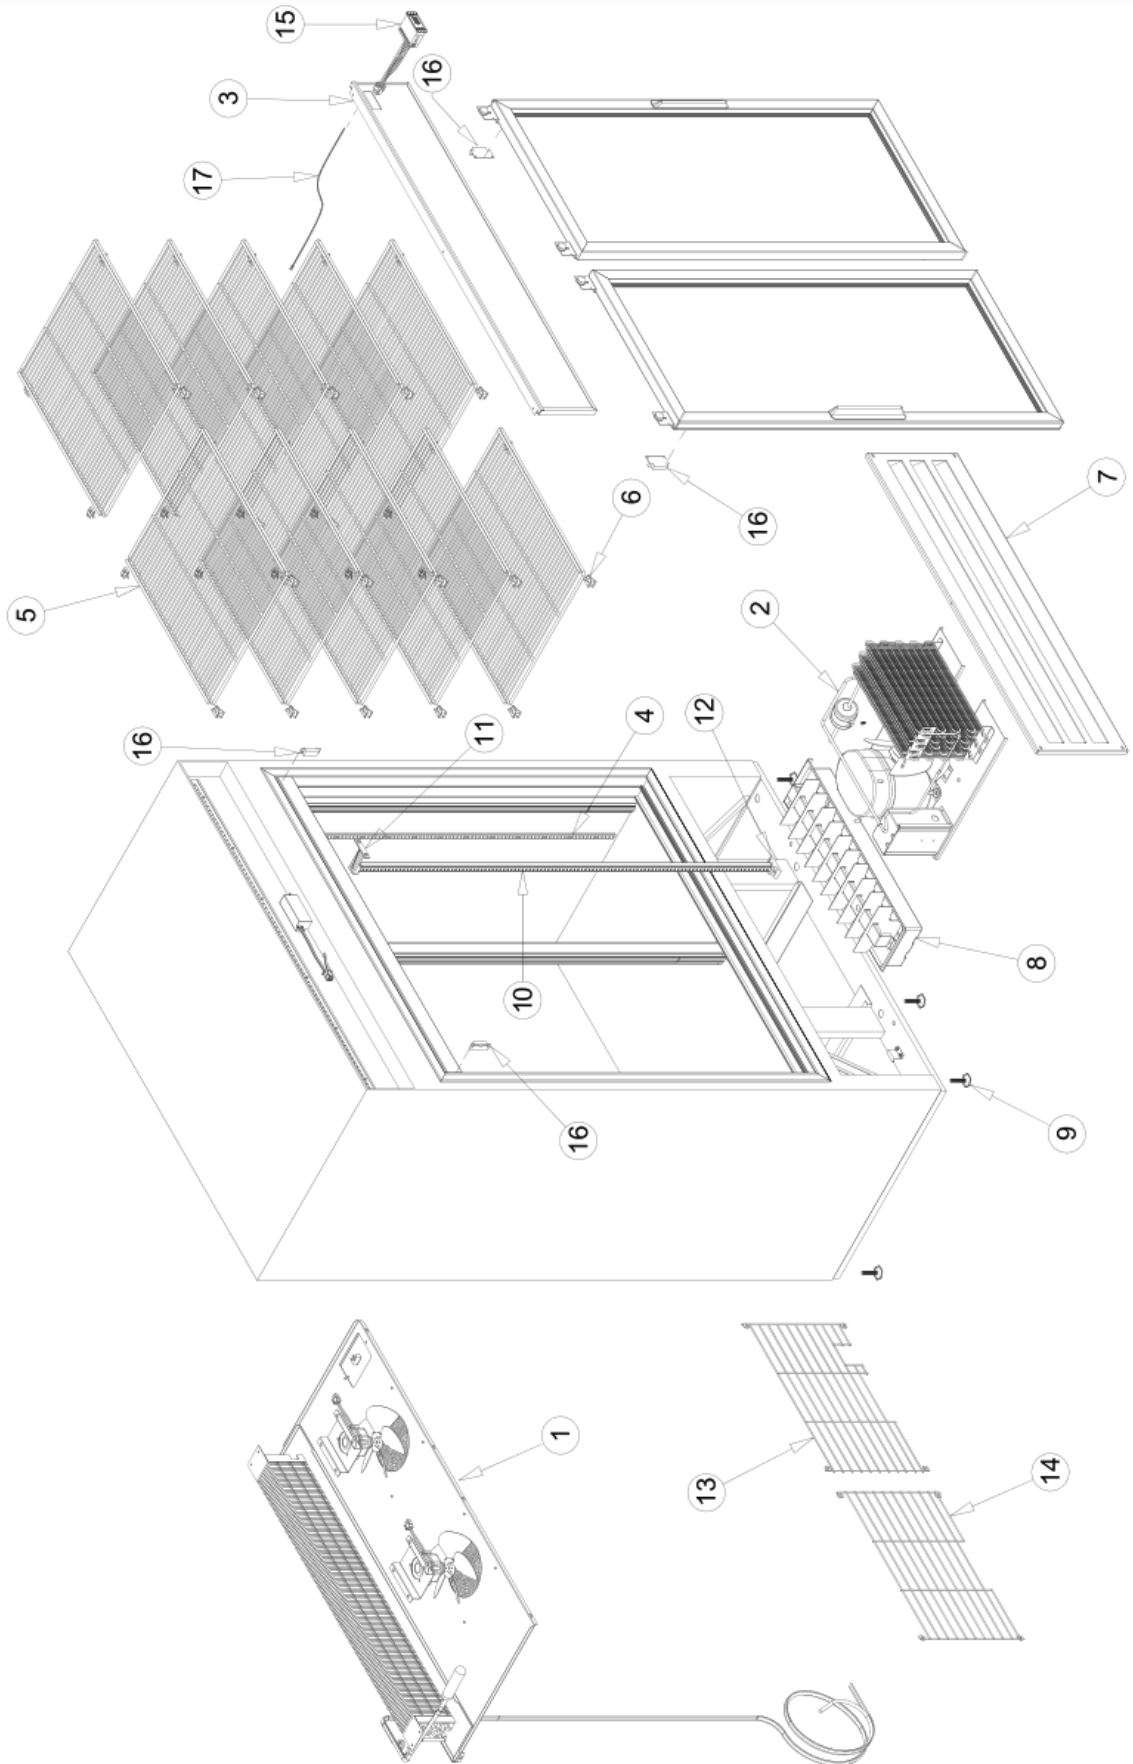

HOSHIZAKI

Parts List

Glass Door Merchandiser

Model

RM-45-SD

hoshizakiamerica.com

Number: RM-45-SD
Issued: 02-22-2017
Revised: 04-30-2019

TABLE OF CONTENTS

	<i>Page</i>
MAIN ASSEMBLY	3, 4
EVAPORATOR ASSEMBLY	5, 6
CONDENSING UNIT ASSEMBLY	7, 8
DOOR ASSEMBLY	9, 10
DOOR ASSEMBLY <i>Right and Left Hand Door</i>	11, 12
LIGHTING SYSTEM	13, 14

NOTE:

To order spare parts, always include the following information:

- *Model Number* _____
- *Serial Number* _____

HOSHIZAKI

MAIN ASSEMBLY

RM-45-SD

MAIN ASSEMBLY

<i>Item No.</i>	<i>Description</i>	<i>Part No.</i>	<i>Quantity per cooler</i>
1	MAIN ASSEMBLY	See pages 5 & 6	
2	CONDENSING UNIT ASSEMBLY	SC18G-R	1
3	HEADER SIGN	MARCO-ROT-RM45SD	1
4	PILASTER 48"	PI-5	6
5	FLAT SHELF	SH-0211-HD-FE	10
6	SHELF CLIPS	CL-51-SS-E	40
7	FRONT GRILL	OT-6630	1
8	WATER DRAIN PAN	OT-FEL-001	1
9	LEGS	LG-27	8
10	PILASTER	PI-55	1
11	PILASTER POST HOLDER	PL-424-GR	1
12	PILASTER POST BASE	PL-423-GR	1
13	RIGHT BACK GRILL	SH-033-D-G-B	1
14	LEFT BACK GRILL	SH-033-I-G-B	1
15	ENERGY SAVING ELECTRONIC THERMOSTAT	CT-185-CA	1
16	MAGNETIC SWITCH (Two pieces for each code)	EL-360	2
17	AMBIENT SENSOR	CT-185-1-CA	1