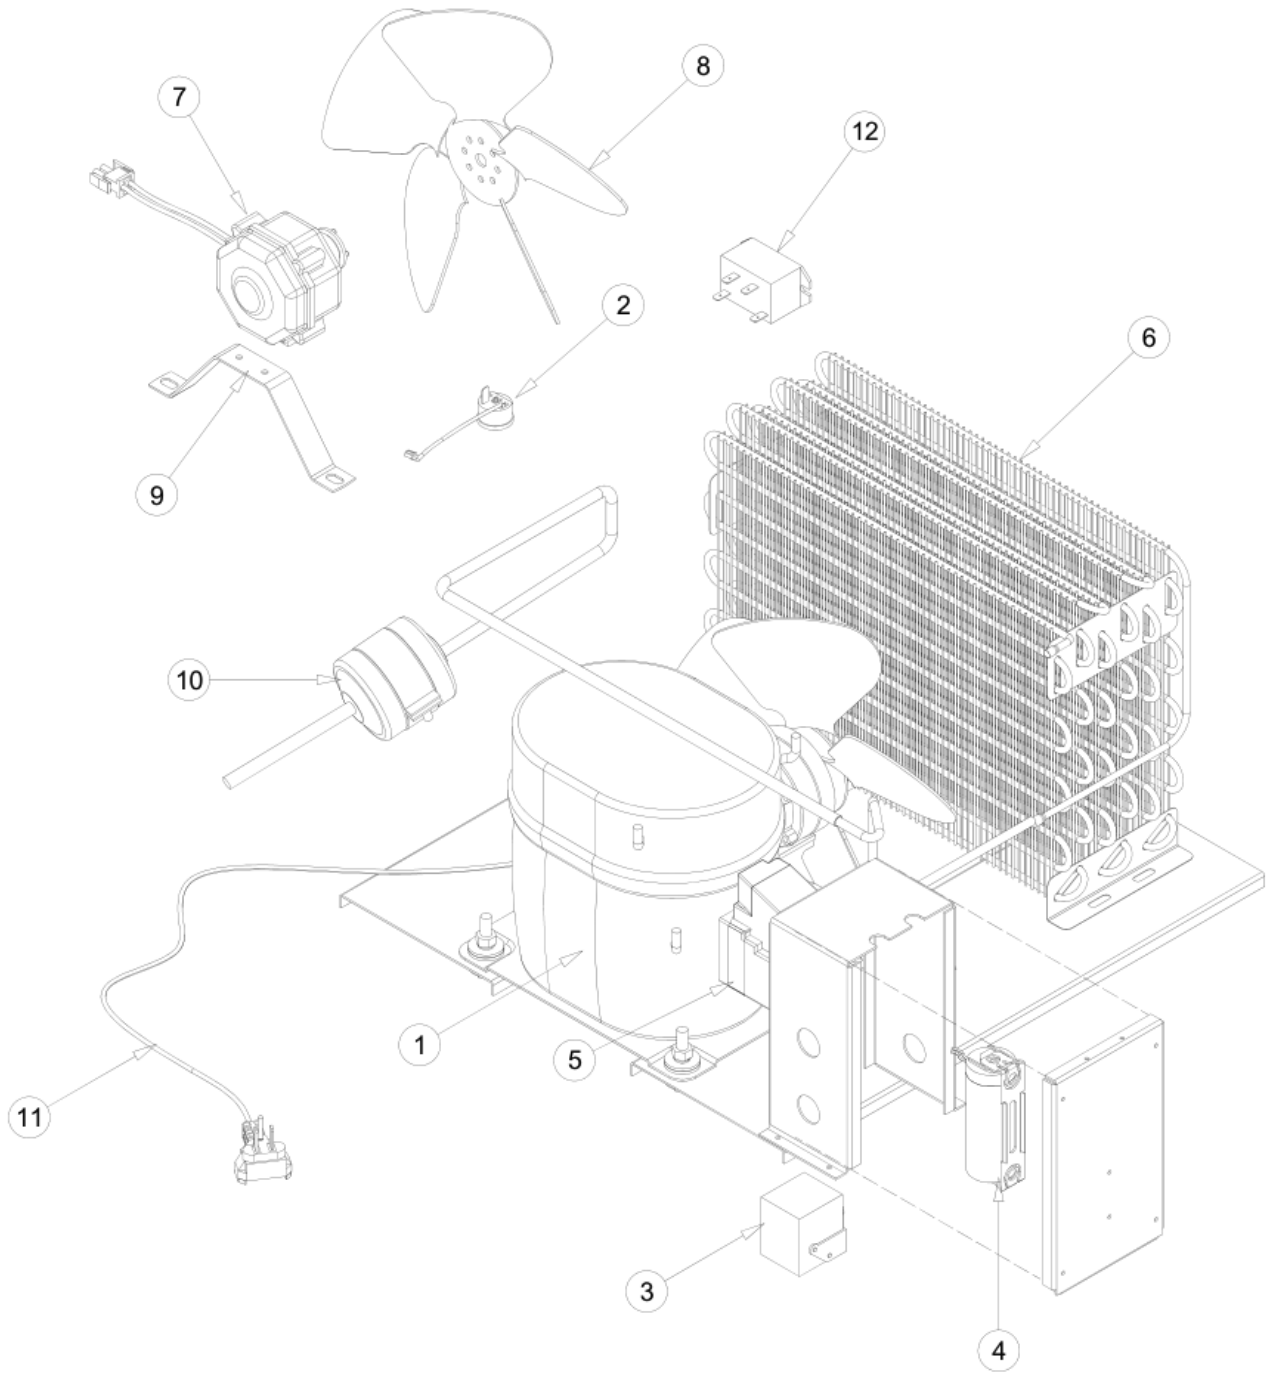

HOSHIZAKI

CONDENSING UNIT ASSEMBLY

HOSHIZAKI

CONDENSING UNIT ASSEMBLY

<i>Item No.</i>	<i>Description</i>	<i>Part No.</i>	<i>Quantity per cooler</i>
1	1/2HP 115V/60HZ COMPRESSOR	SC18G	1
2	117U3212 EXTERNAL PROTECTOR	EL-1945-R	1
3	117-7441 RELAY	EL-1944-R	1
4	410 μF 115V START CAPACITOR	CAP-117U5028	1
5	ELECTRICAL BOX	EL-1494-R	1
6	CONDENSER	CO-454	1
7	CONDENSER FAN MOTOR	FA-41	1
8	CONDENSER FAN BLADE	FA-11-WE	1
9	CONDENSER FAN MOTOR BRACKET	FA-18	1
10	DRIER	DR-404	1
11	POWER CORD	EL-1265-9	1
12	MAGNETIC CONTACTOR	EL-716-R	1