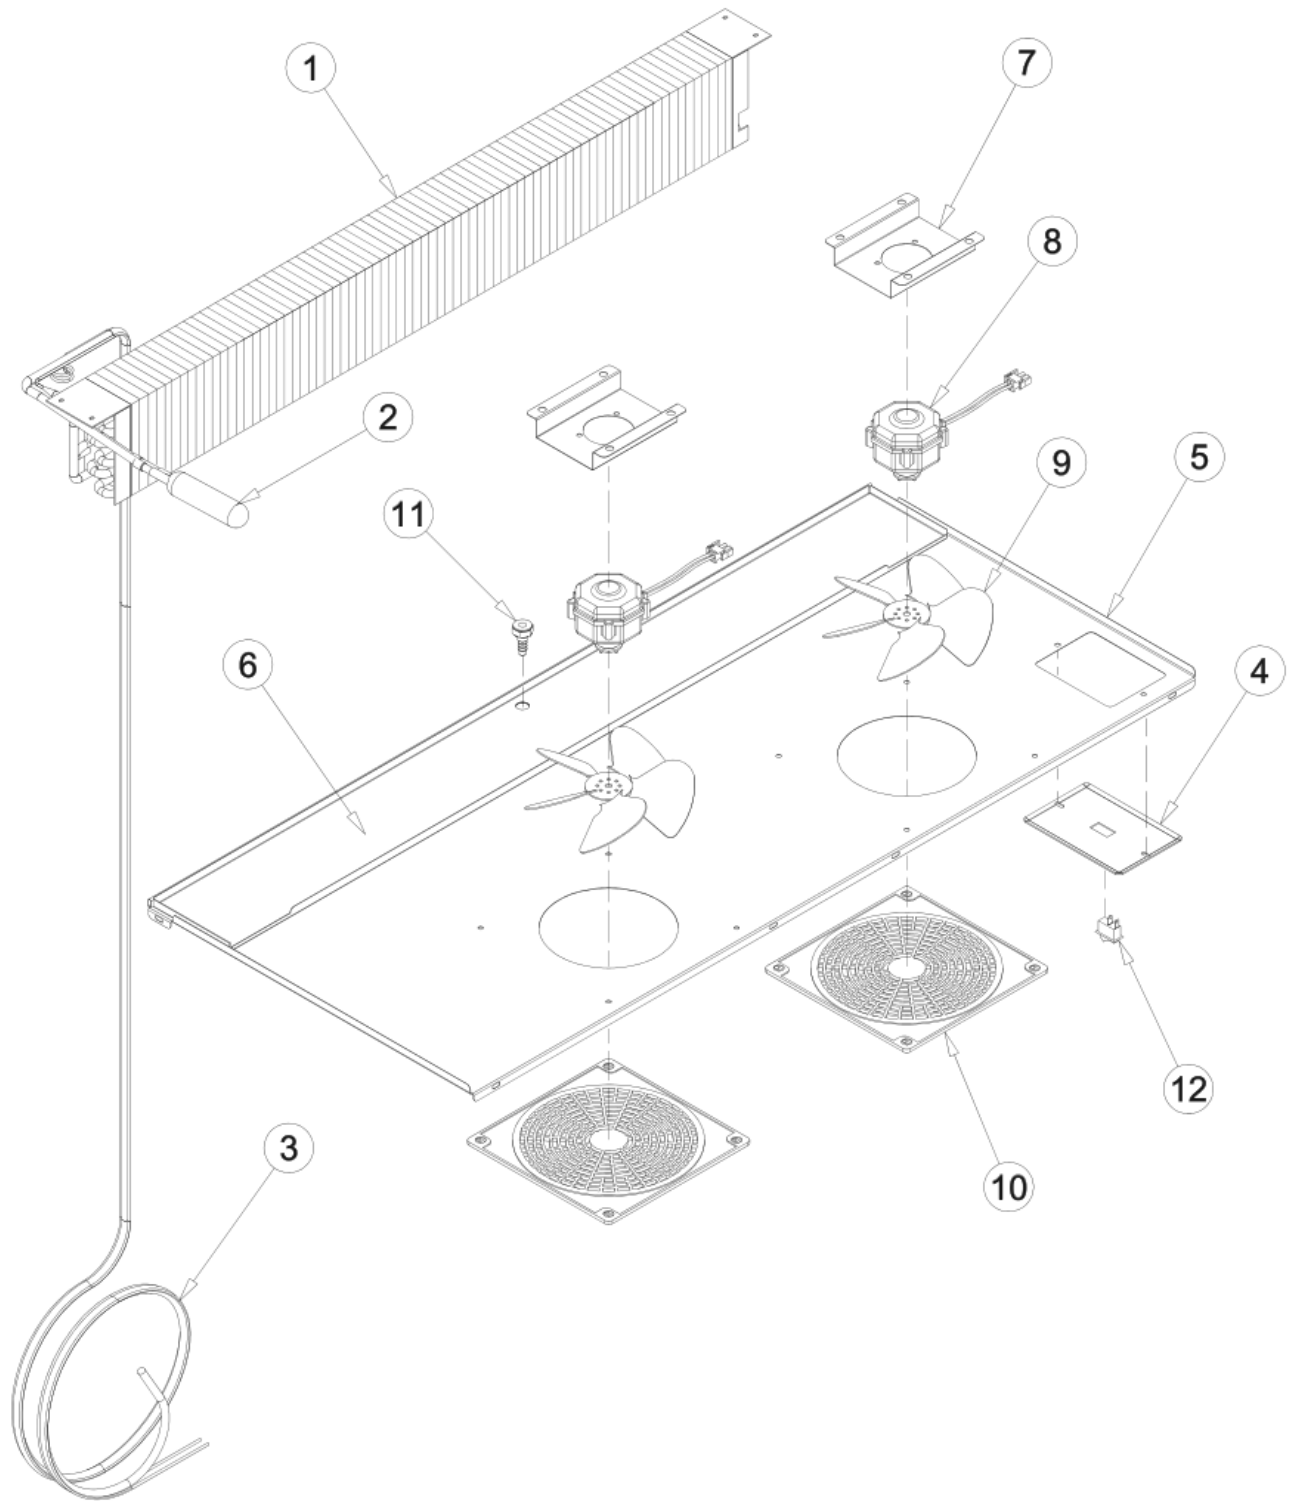

HOSHIZAKI

EVAPORATOR ASSEMBLY

HOSHIZAKI

EVAPORATOR ASSEMBLY

<i>Item No.</i>	<i>Description</i>	<i>Part No.</i>	<i>Quantity per cooler</i>
1	EVAPORATOR	CO-339	1
2	ACCUMULATOR	DR-19-P	1
3	HEAT EXCHANGER	TUB-0134	1
4	SWITCH BRACKET	OT-9981	1
5	BAFFLE	OT-8437	1
6	EVAPORATOR DRAIN PAN	OT-8438	1
7	EVAPORATOR FAN MOTOR BRACKET	OT-6716	2
8	EVAPORATOR FAN MOTOR	FA-70-VU	2
9	EVAPORATOR FAN BLADE	FA-2-EBM	2
10	EVAPORATOR FAN GUARD	FA-62	2
11	PLASTIC DRAIN	DR-1-P	1
12	LIGHT SWITCH	EL-305	1