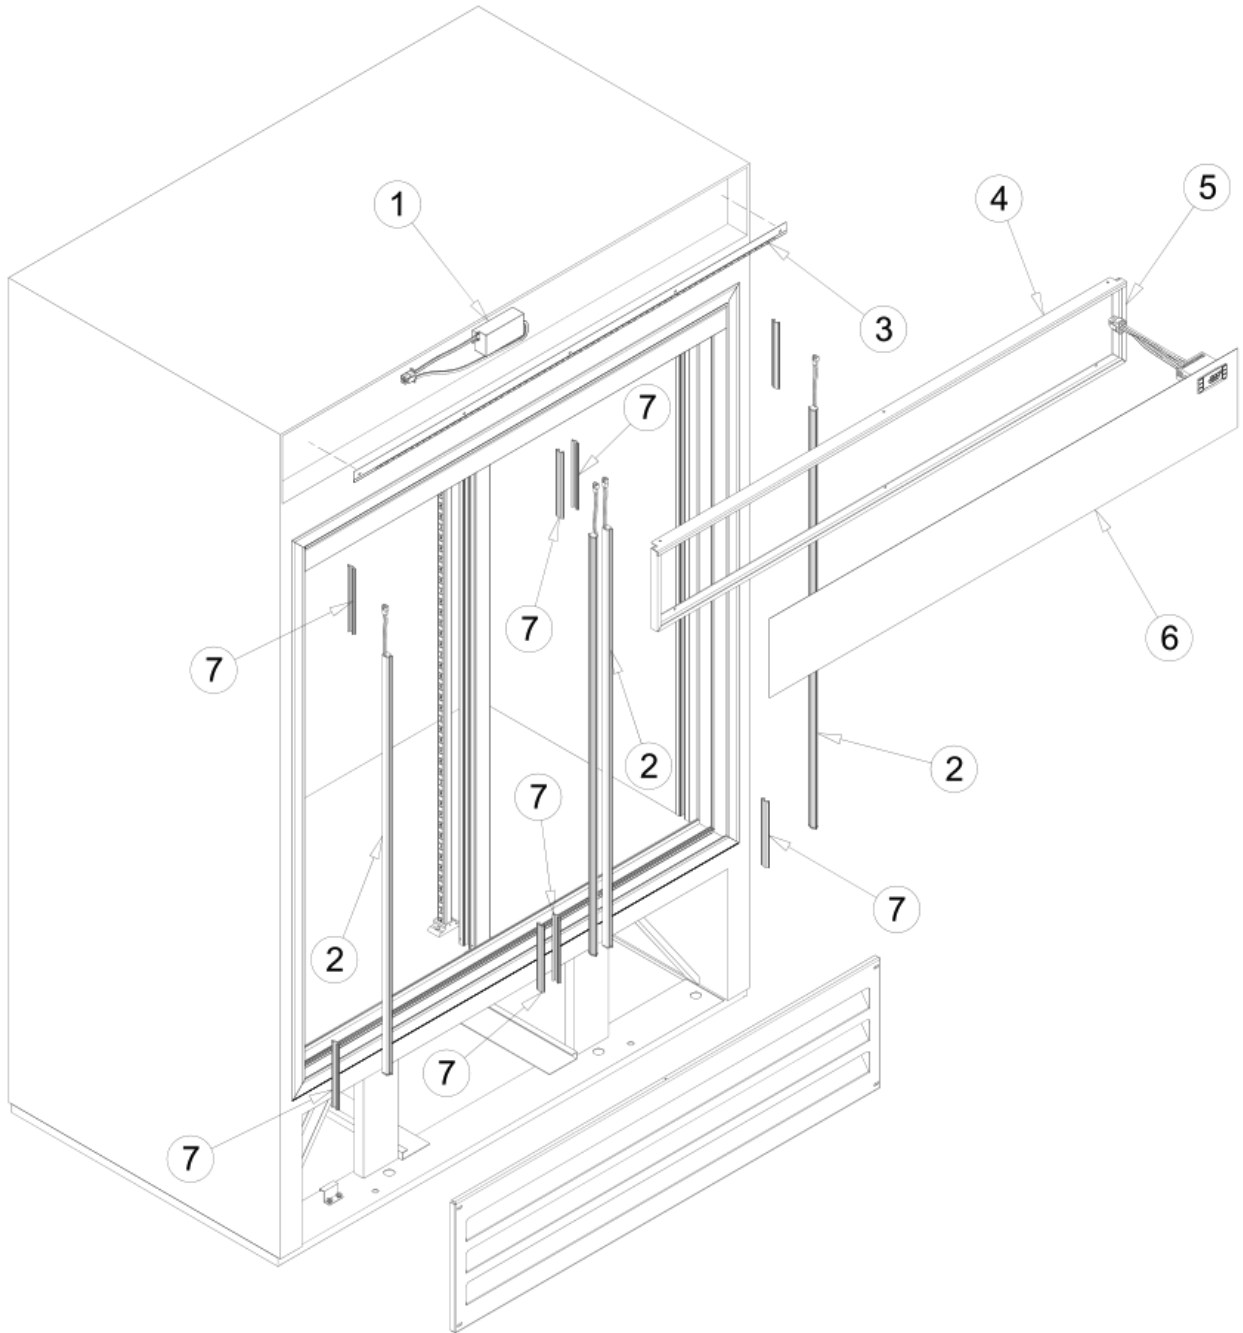

DOOR ASSEMBLY

DOOR ASSEMBLY

<i>Item No.</i>	<i>Description</i>	<i>Part No.</i>	<i>Quantity per cooler</i>
1	RIGHT COMPLETE DOOR	OT-PTA-RM45SD-R	1
2	LEFT COMPLETE DOOR	OT-PTA-RM45SD-L	1
3	COMPLETE SLIDING TRACK FRAME	OT-TRACK-RM45SD	1
4	VERTICAL TRACK PROFILE	MD-328-57	2
5	BOTTOM TRACK PROFILE	MD-327-49	1
6	TOP TRACK PROFILE	MD-324-49	1
7	ALUMINUM TRACK PROFILE KIT	OT-MD-326-47	1
8	GASKET	GA-58-B-46	2
9	COVER FOR TOP TRACK PROFILE	MD-325-47-K	1
10	BELLOWS GASKET	GA-57-B-46	1
11	DOOR METAL ROLLER BRACKET KIT	OT-RO-29	4
12	DOOR METAL ROLLER	RO-29	4
13	DOOR METAL ROLLER BRACKET	OT-ES-1469	4
14	ADJUSTMENT BRACE	OT-ES-1485	4
15	VERTICAL TRACK MAGNETIC GASKET	GA-56-B-53-K	2
16	FOAM	GA-315-B	2
17	DOOR HANDLE	HA-666-K	2
18	SLIDING DOOR SPRING	SP-16	2
19	TRACK PROFILE SCREWS	SC-375-SS	18
20	CAP SCREWS	PL-191	12

DOOR ASSEMBLY

Right and Left Hand Door

DOOR ASSEMBLY

Right and Left Hand Door

<i>Item No.</i>	<i>Description</i>	<i>Part No.</i>	<i>Quantity per cooler</i>
1	GLASS PANE	GL-549-AD-E	2
2	LOWER & UPPER DOOR PROFILE	MD-322-48	4
3	RIGHT VERTICAL DOOR PROFILE WITH HANDLE	MD-321-53-R	1
4	LEFT VERTICAL DOOR PROFILE WITH HANDLE	MD-321-53-L	1
5	RIGHT & LEFT VERTICAL DOOR PROFILE	MD-322-53	2
6	DOOR BRACKET	ESQ-020	8
7	STRIP FOR DOOR GASKET	OT-7055	2
8	SCREWS	SC-46-SS-N	24
9	DOOR HANDLE	HA-666-K	2
10	LIP SEAL	GA-59-B-52	1
11	RIGHT STICKER "SLIDE"	NP-122-G	1
12	LEFT STICKER "SLIDE"	NP-121-G	1

LIGHTING SYSTEM

<i>Item No.</i>	<i>Description</i>	<i>Part No.</i>	<i>Quantity per cooler</i>
1	2.5 Amp. LED DRIVER	OT-EL-150-T	1
2	39 3/8" LED LAMP STRIP	EL-148	4
3	43 1/4" HIGH INTENSITY FLEXIBLE LED STRIP	OT-EL-170-43.25	1
4	SIGN TOP	OT-ES-1573	1
5	SIGN FRAME	OT-ES-1572	1
6	ACRYLIC HEADER SIGN	OT-17416	1
7	7" LED PROFILE COVER	OT-BR-253-57-7	8