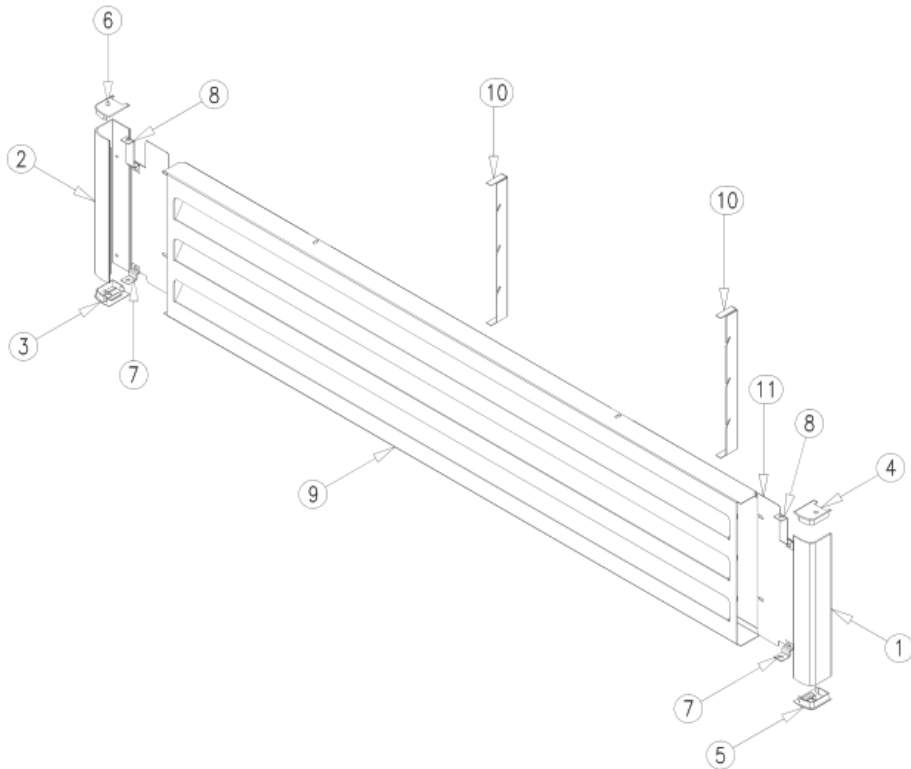

Front Grill Assembly