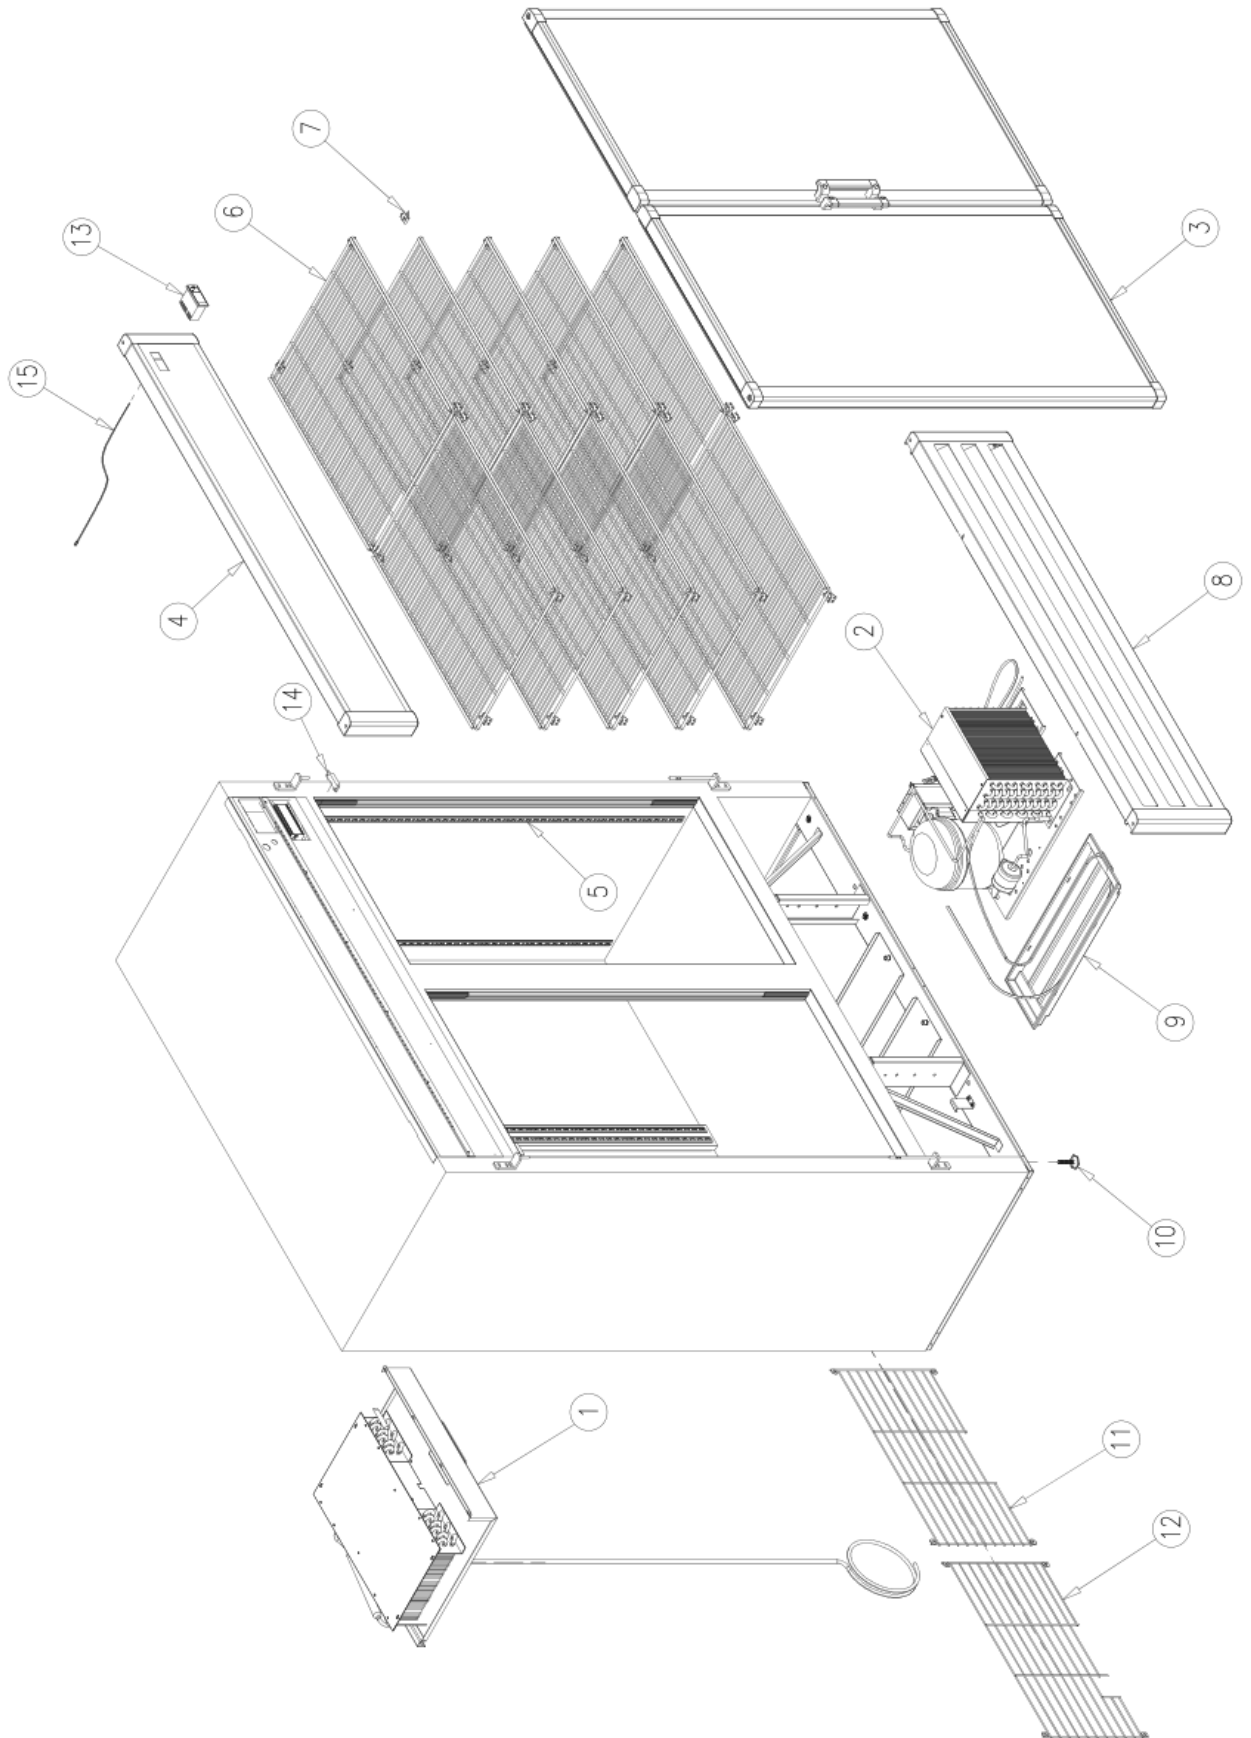

	<i>Page</i>
MAIN ASSEMBLY	3, 4
EVAPORATOR ASSEMBLY	5, 6
CONDENSING UNIT ASSEMBLY	7, 8
DOOR ASSEMBLY	9, 10
LIGHTING SYSTEM	11, 12
SIGN AND FRONT GRILL ASSEMBLY	13, 14

NOTE:

To order spare parts, always include the following information:

- *Model Number* _____
- *Serial Number* _____

HOSHIZAKI

MAIN ASSEMBLY

MAIN ASSEMBLY

<i>Item No.</i>	<i>Description</i>	<i>Part No.</i>	<i>Quantity per cooler</i>
1	EVAPORATOR ASSEMBLY	See pages 5 & 6	
2	CONDENSING UNIT ASSEMBLY	SC18G-R	1
3	DOOR ASSEMBLY	OT-PTA-RM49	1
4	HEADER SIGN	OT-ROT-RM49	1
5	PILASTER 48"	PI-5	8
6	FLAT SHELF	SH-0183-LEDR-HD-FE	10
7	SHELF CLIPS	CL-51-SS-E	40
8	FRONT GRILL	OT-CUBREM-RM49	1
9	WATER DRAIN PAN	OT-TF-0383	1
10	LEGS	LG-27	8
11	RIGHT BACK GRILL	SH-0258-D-G-B	1
12	LEFT BACK GRILL	SH-0258-I-G-B	1
13	ENERGY SAVING ELECTRONIC THERMOSTAT	CT-185-CA	1
14	MAGNETIC SWITCH	EL-360	1
15	AMBIENT SENSOR	CT-185-1-CA	1