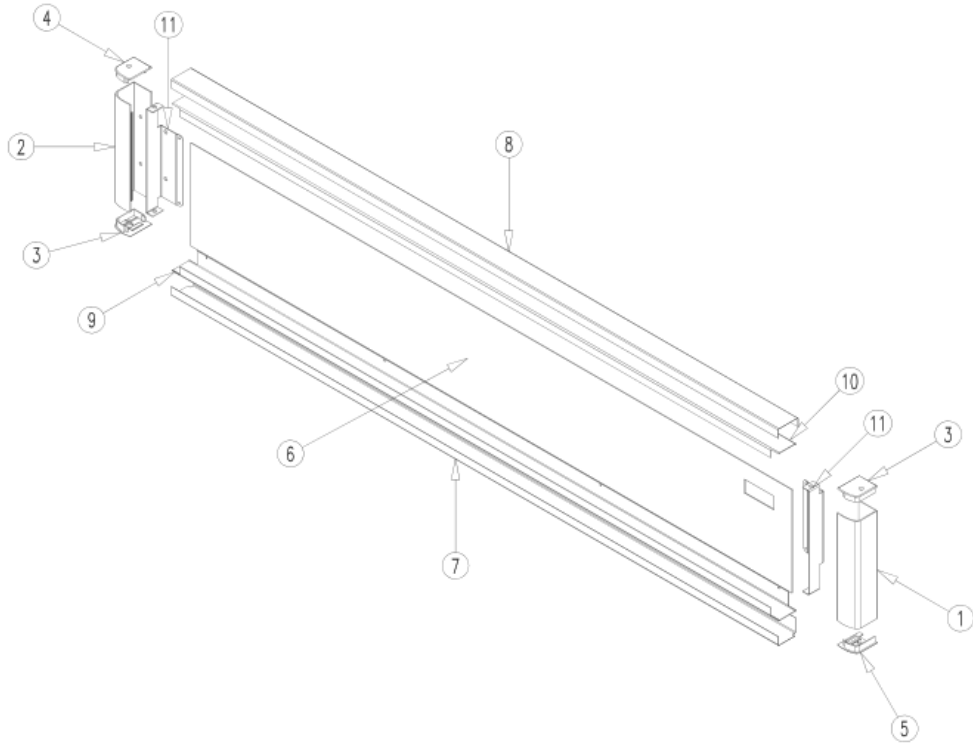

SIGN AND FRONT GRILL ASSEMBLY

Sign Assembly