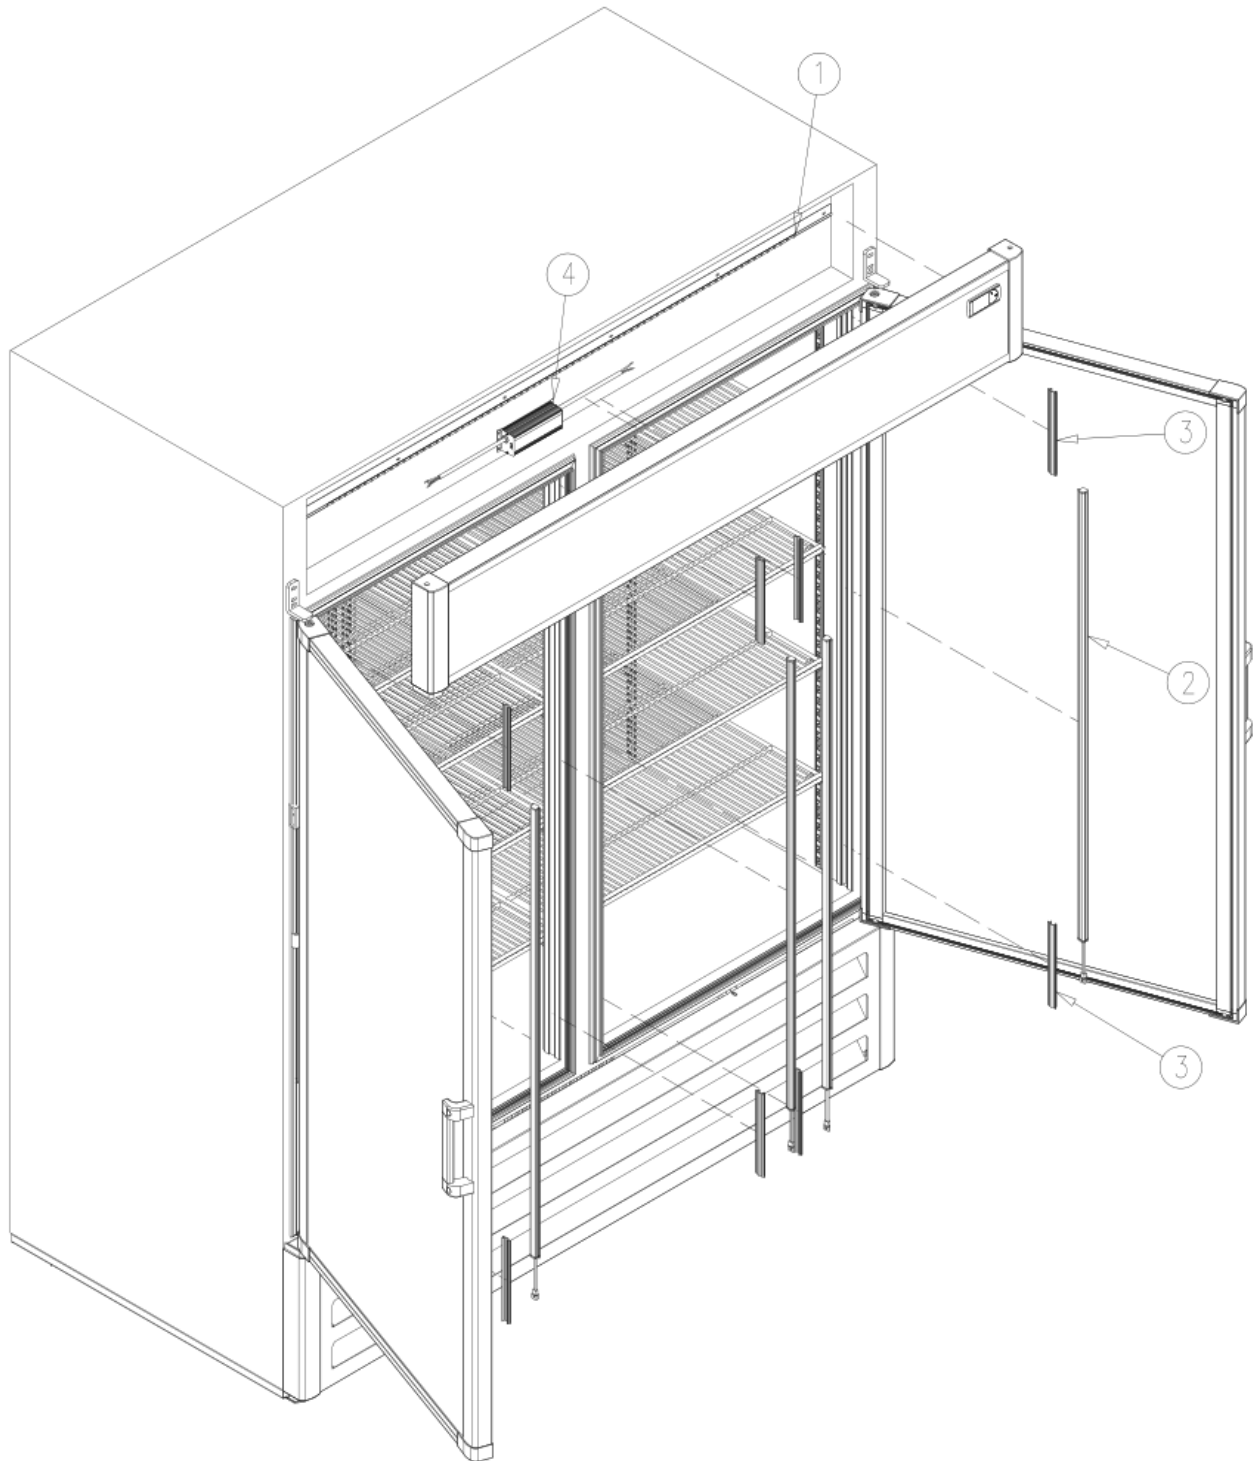

DOOR ASSEMBLY

DOOR ASSEMBLY

<i>Item No.</i>	<i>Description</i>	<i>Part No.</i>	<i>Quantity per cooler</i>
1	GLASS PANE	GL-677-AD-E	2
2	MAGNETIC GASKET	GA-424-B	2
3	UPPER HINGE ASSEMBLY	HA-535-R	2
4	LOWER HINGE ASSEMBLY	HA-522-R	2
5	TORSION MECHANISM	HA-479	2
6	DOOR HANDLE	OT-HA-676	2

LIGHTING SYSTEM

LIGHTING SYSTEM

<i>Item No.</i>	<i>Description</i>	<i>Part No.</i>	<i>Quantity per cooler</i>
1	53 1/4" HIGH INTENSITY FLEXIBLE LED STRIP	OT-EL-170-53.25	1
2	39 3/8" LED LAMP STRIP	EL-148	4
3	7 3/8" LED PROFILE COVER	OT-BR-253-57-7.375	8
4	4.0 Amp. LED DRIVER	OT-EL-157-T	1