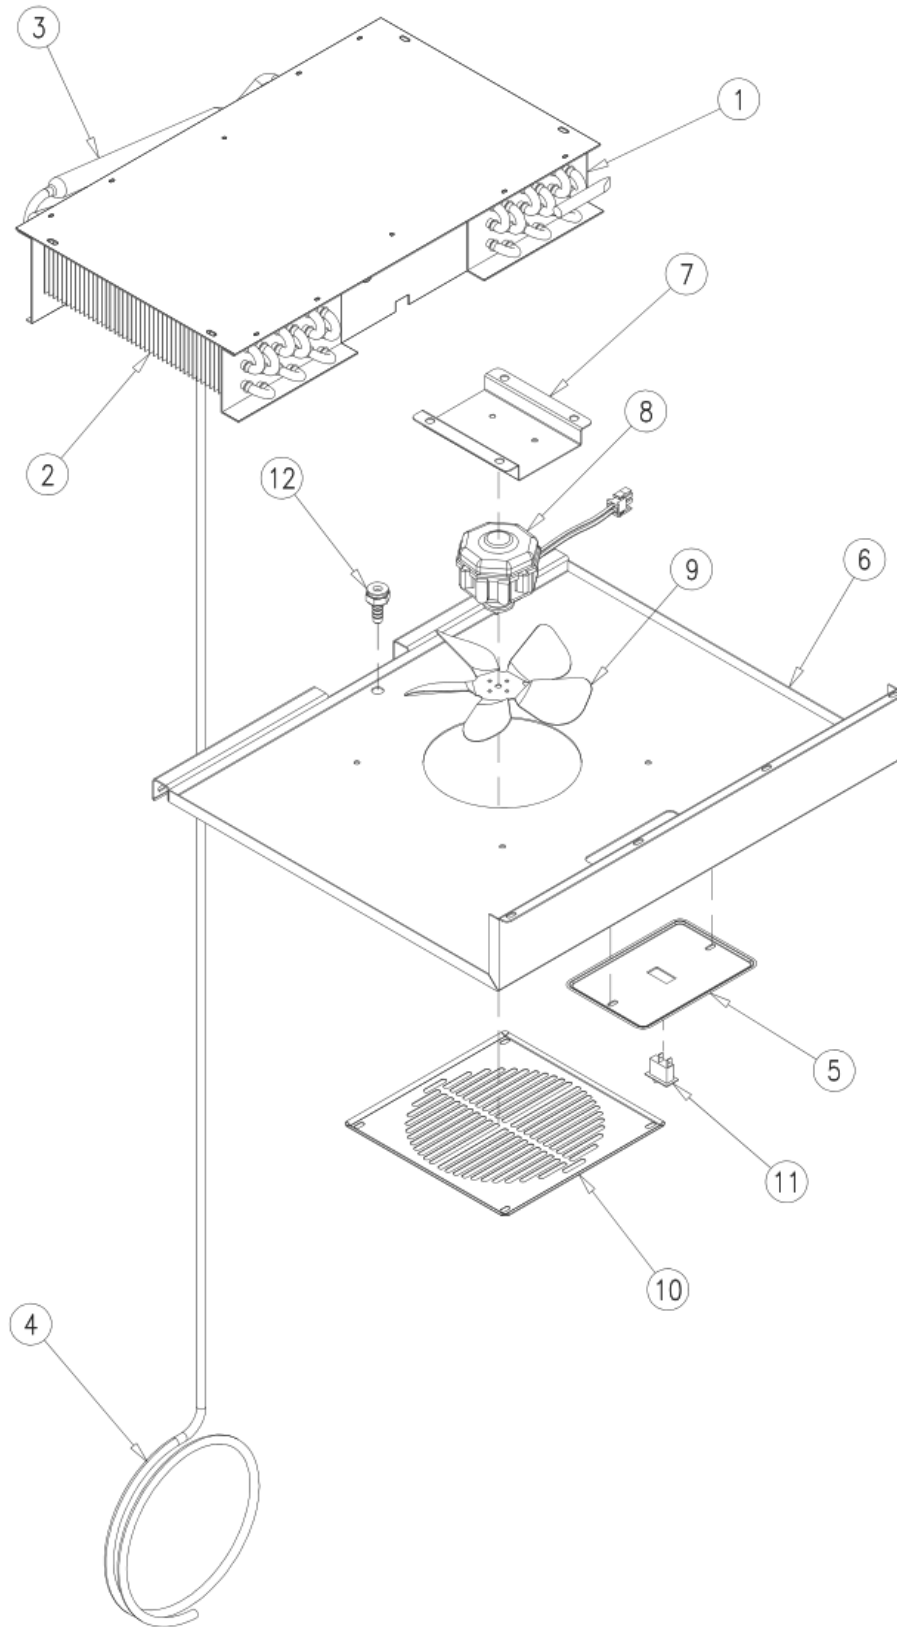

- *Model Number* _____
- *Serial Number* _____

HOSHIZAKI

MAIN ASSEMBLY

MAIN ASSEMBLY

<i>Item No.</i>	<i>Description</i>	<i>Part No.</i>	<i>Quantity per cooler</i>
1	EVAPORATOR ASSEMBLY	See pages 5 & 6	
2	CONDENSING UNIT ASSEMBLY	SC18G-R	1
3	DOOR ASSEMBLY	OT-PTA-RM49	1
4	HEADER SIGN	OT-ROT-RM49	1
5	PILASTER 48"	PI-5	8
6	FLAT SHELF	SH-0183-LEDR-HD-FE	10
7	SHELF CLIPS	CL-51-SS-E	40
8	FRONT GRILL	OT-CUBREM-RM49	1
9	WATER DRAIN PAN	OT-TF-0383	1
10	LEGS	LG-27	8
11	RIGHT BACK GRILL	SH-0258-D-G-B	1
12	LEFT BACK GRILL	SH-0258-I-G-B	1
13	ENERGY SAVING ELECTRONIC THERMOSTAT	CT-185-CA	1
14	MAGNETIC SWITCH	EL-360	1
15	AMBIENT SENSOR	CT-185-1-CA	1

HOSHIZAKI

EVAPORATOR ASSEMBLY

HOSHIZAKI

EVAPORATOR ASSEMBLY

<i>Item No.</i>	<i>Description</i>	<i>Part No.</i>	<i>Quantity per cooler</i>
1	LEFT EVAPORATOR	CO-135-I	1
2	RIGHT EVAPORATOR	CO-135-D	1
3	ACCUMULATOR	DR-15-C	1
4	HEAT EXCHANGER	TUB-1132	1
5	SWITCH BRACKET	OT-17197	1
6	BAFFLE	OT-8564	1
7	EVAPORATOR FAN MOTOR BRACKET	OT-17491	1
8	EVAPORATOR FAN MOTOR	FA-70-VU	1
9	EVAPORATOR FAN BLADE	FA-2-EBM	1
10	FAN GUARD	OT-2395	1
11	LIGHT SWITCH	EL-305	1
12	PLASTIC DRAIN	DR-1-P	1