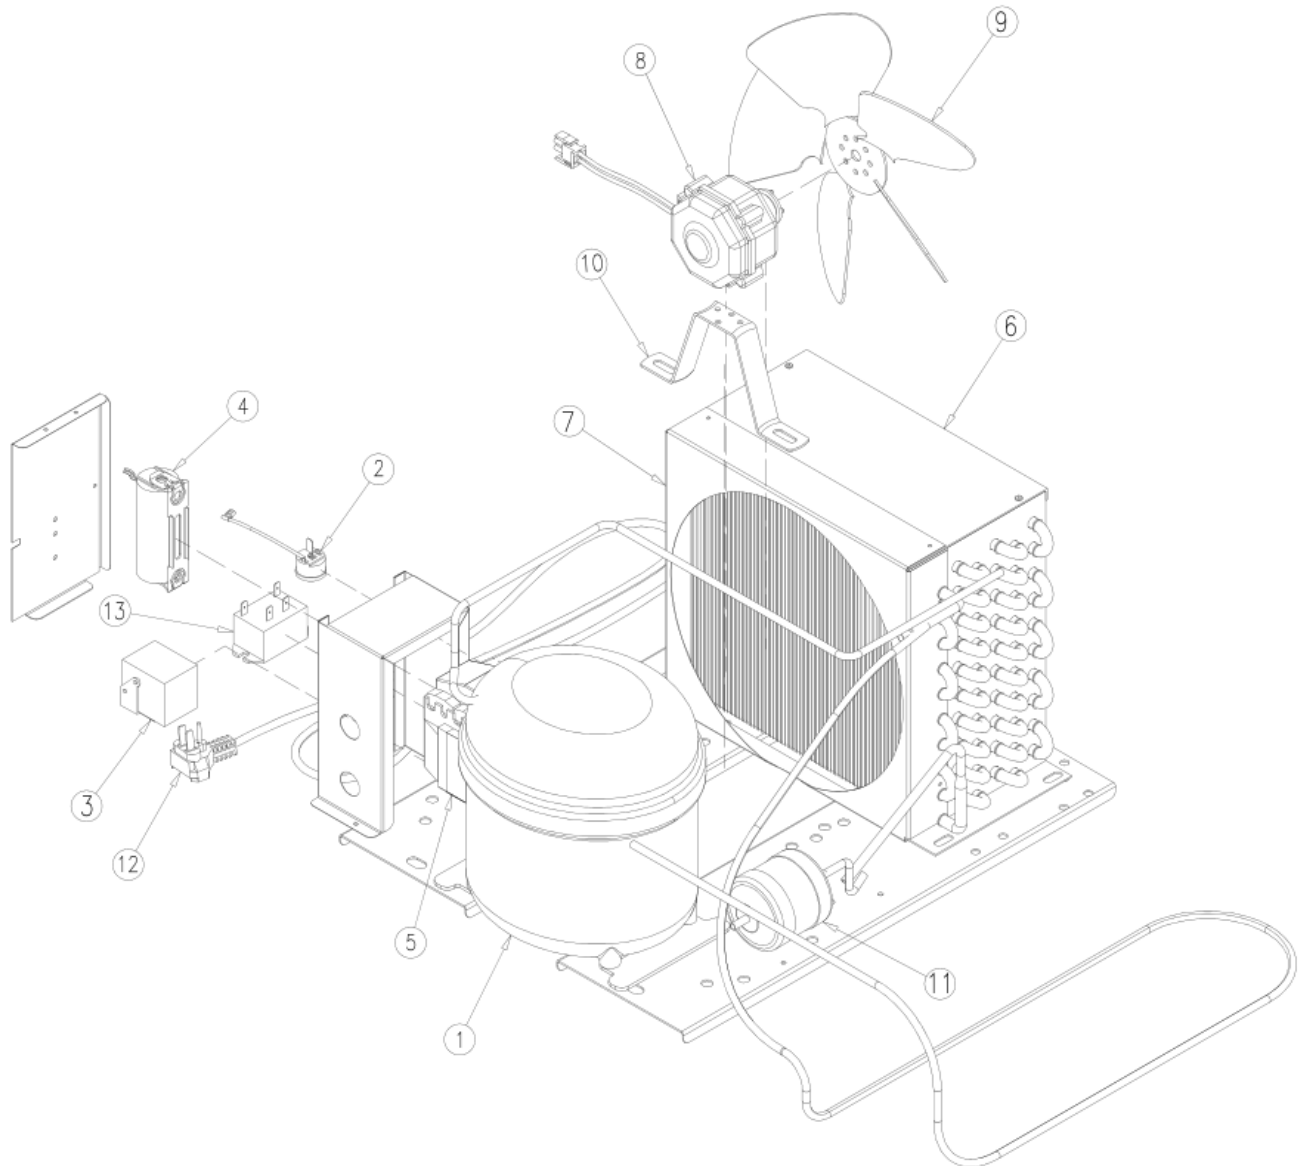

HOSHIZAKI

CONDENSING UNIT ASSEMBLY

HOSHIZAKI

CONDENSING UNIT ASSEMBLY

<i>Item No.</i>	<i>Description</i>	<i>Part No.</i>	<i>Quantity per cooler</i>
1	1/2HP 115V/60HZ COMPRESSOR	SC18G	1
2	117U3212 EXTERNAL PROTECTOR	EL-1945-R	1
3	117-7441 RELAY	EL-1944-R	1
4	410 μF 115V START CAPACITOR	CAP-117U5028	1
5	ELECTRICAL BOX	EL-1494-R	1
6	CONDENSER	CO-272	1
7	CONDENSER SHROUD	OT-4546	1
8	CONDENSER FAN MOTOR	FA-41	1
9	CONDENSER FAN BLADE	FA-11-WE	1
10	CONDENSER FAN MOTOR BRACKET	FA-18	1
11	DRIER	DR-404	1
12	POWER CORD	EL-1265-9	1
13	MAGNETIC CONTACTOR	EL-716-R	1